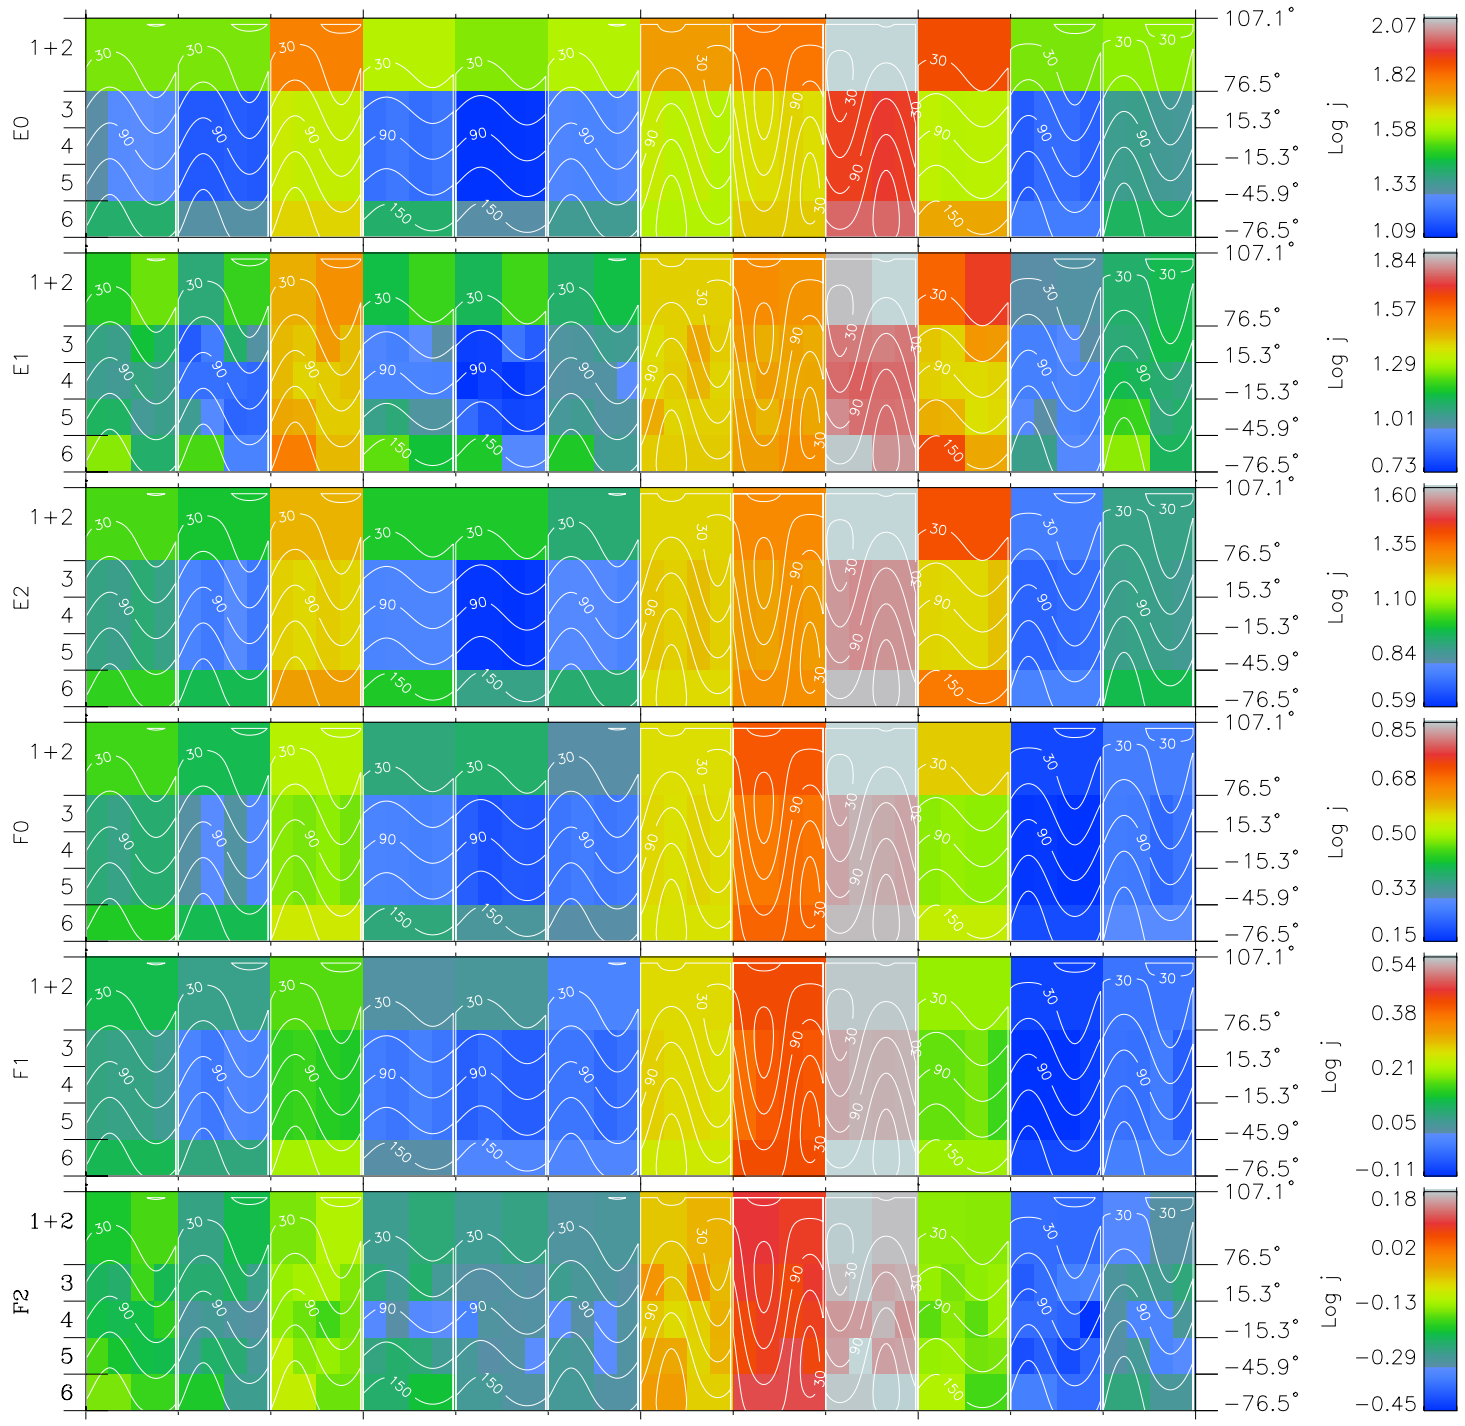

Galileo EPD Real Time All-Sky Anisotropies 97205

Software Version: RTSKY_FLUX V 1.20
 Data Production: 06-03-00
 Plot Production: Sat Sep 15 17:03:25 2001
 Color File: wondr3
 Geofactor File: 1.1

00:00:00 1997-205	205-06	205-12	205-18	00:00:00 1997-206	X JSE(R _j)
+ -129.84 8.77 -1.12	+ -130.30 8.41 -1.10	+ -130.74 8.05 -1.08	+ -131.18 7.70 -1.06	+ -131.61 7.34 -1.05	Y JSE(R _j)
					Z JSE(R _j)

- ◇ = Jupiter look direction
- = Corotation look direction