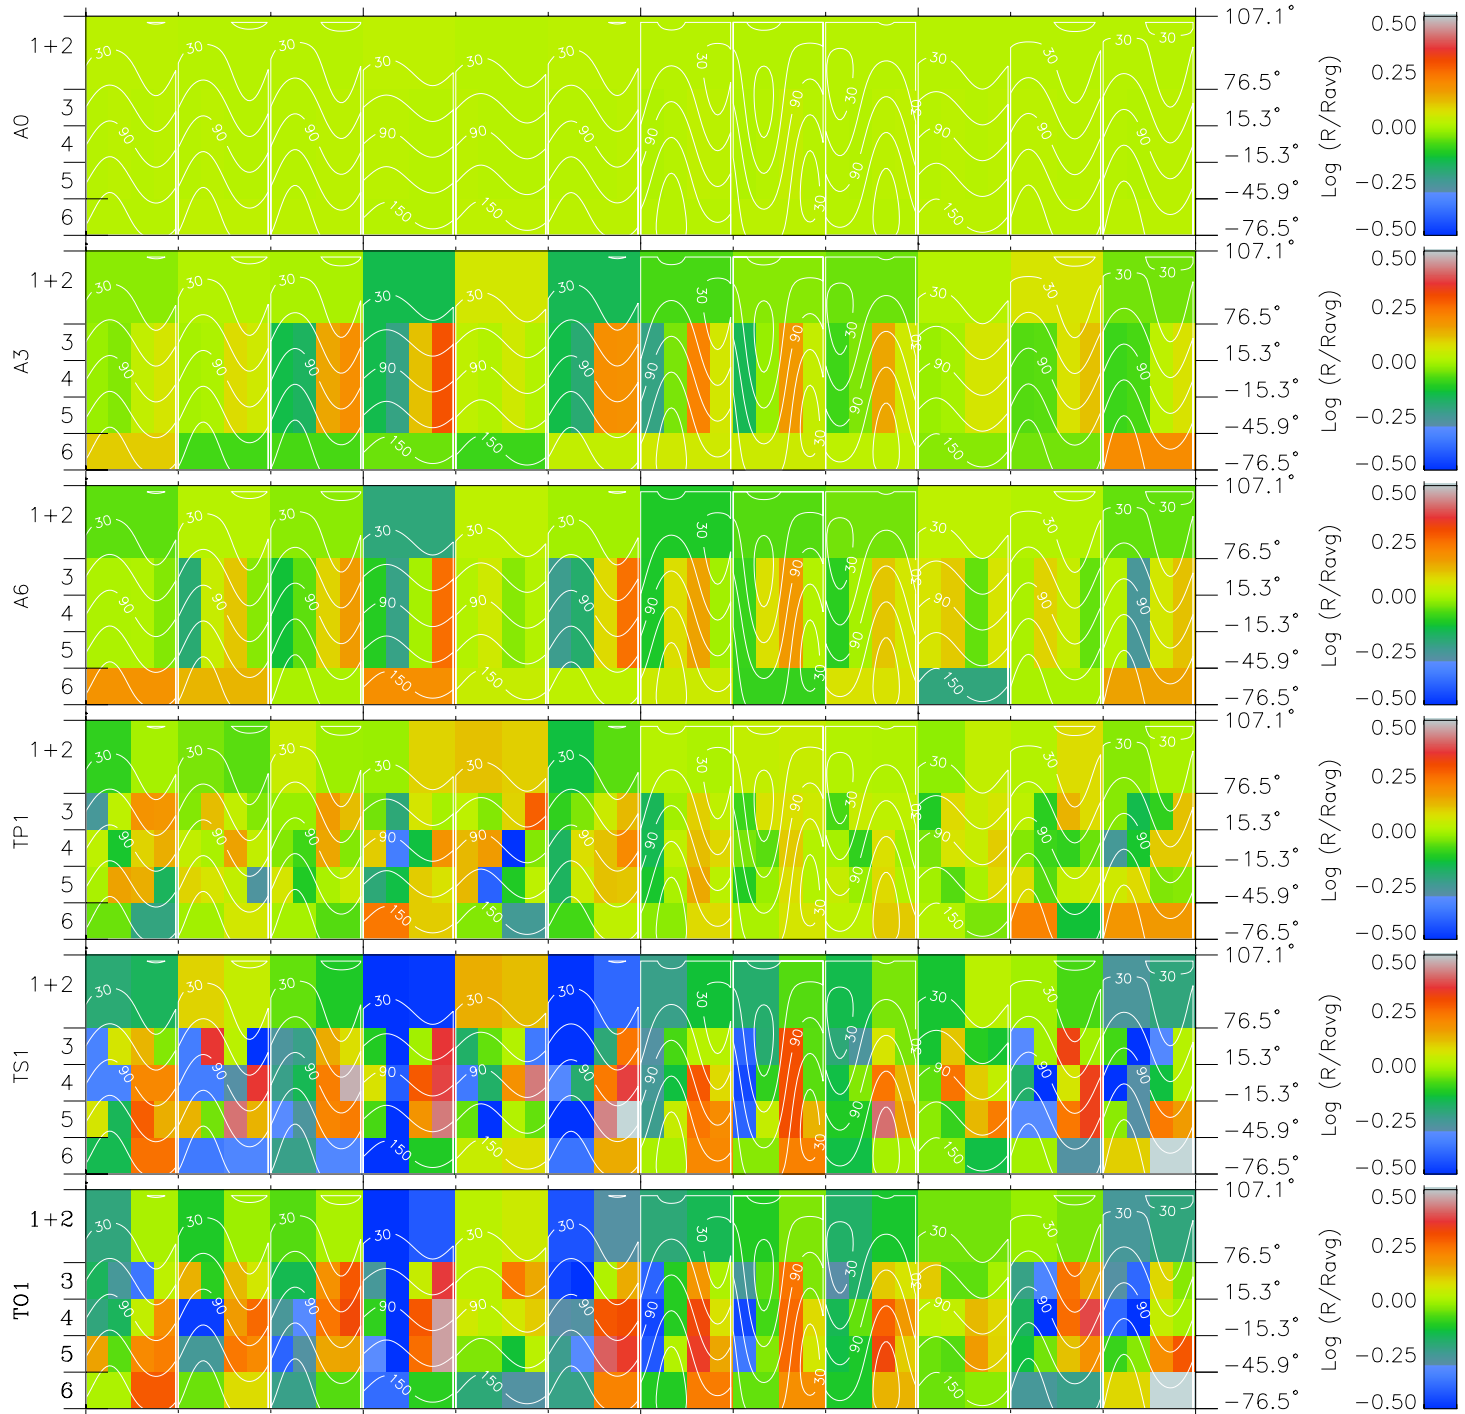

Galileo EPD Real Time All-Sky Anisotropies 97205

Software Version: RTSKY_MEAN V 1.20
 Data Production: 06-03-00
 Plot Production: Sat Sep 15 17:03:01 2001
 Color File: wondr3
 Geofactor File: 1.1

00:00:00 1997-205	205-06	205-12	205-18	00:00:00 1997-206	X JSE(R _j)
+ -129.84 8.77 -1.12	+ -130.30 8.41 -1.10	+ -130.74 8.05 -1.08	+ -131.18 7.70 -1.06	+ -131.61 7.34 -1.05	Y JSE(R _j)
					Z JSE(R _j)

- ◇ = Jupiter look direction
- = Corotation look direction