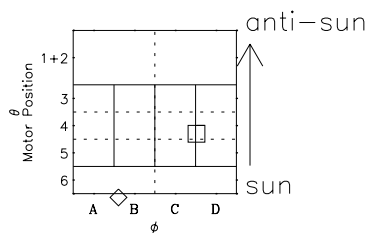

Galileo EPD Real-Time Omni 97205

Software Version: RTLINE_OMNI V 1.20
Data Production: 06-03-00
Plot Production: Sat Sep 15 17:05:05 2001

- ◇ = Jupiter look direction
- = Corotation look direction