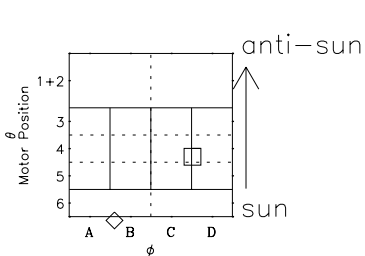

Galileo EPD Real-Time Omni 97205

Software Version: RTLINE_OMNI V 1.20
Data Production: 06-03-00
Plot Production: Sat Sep 15 17:05:04 2001

◇ = Jupiter look direction
□ = Corotation look direction