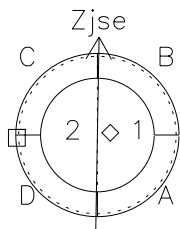

Galileo EPD Real-Time Six-Sector 97205

Software Version: RTLINE_R6 V 1.20
Data Production: 06-03-00
Plot Production: Sat Sep 15 17:05:13 2001

◇ = Jupiter look direction
□ = Corotation look direction