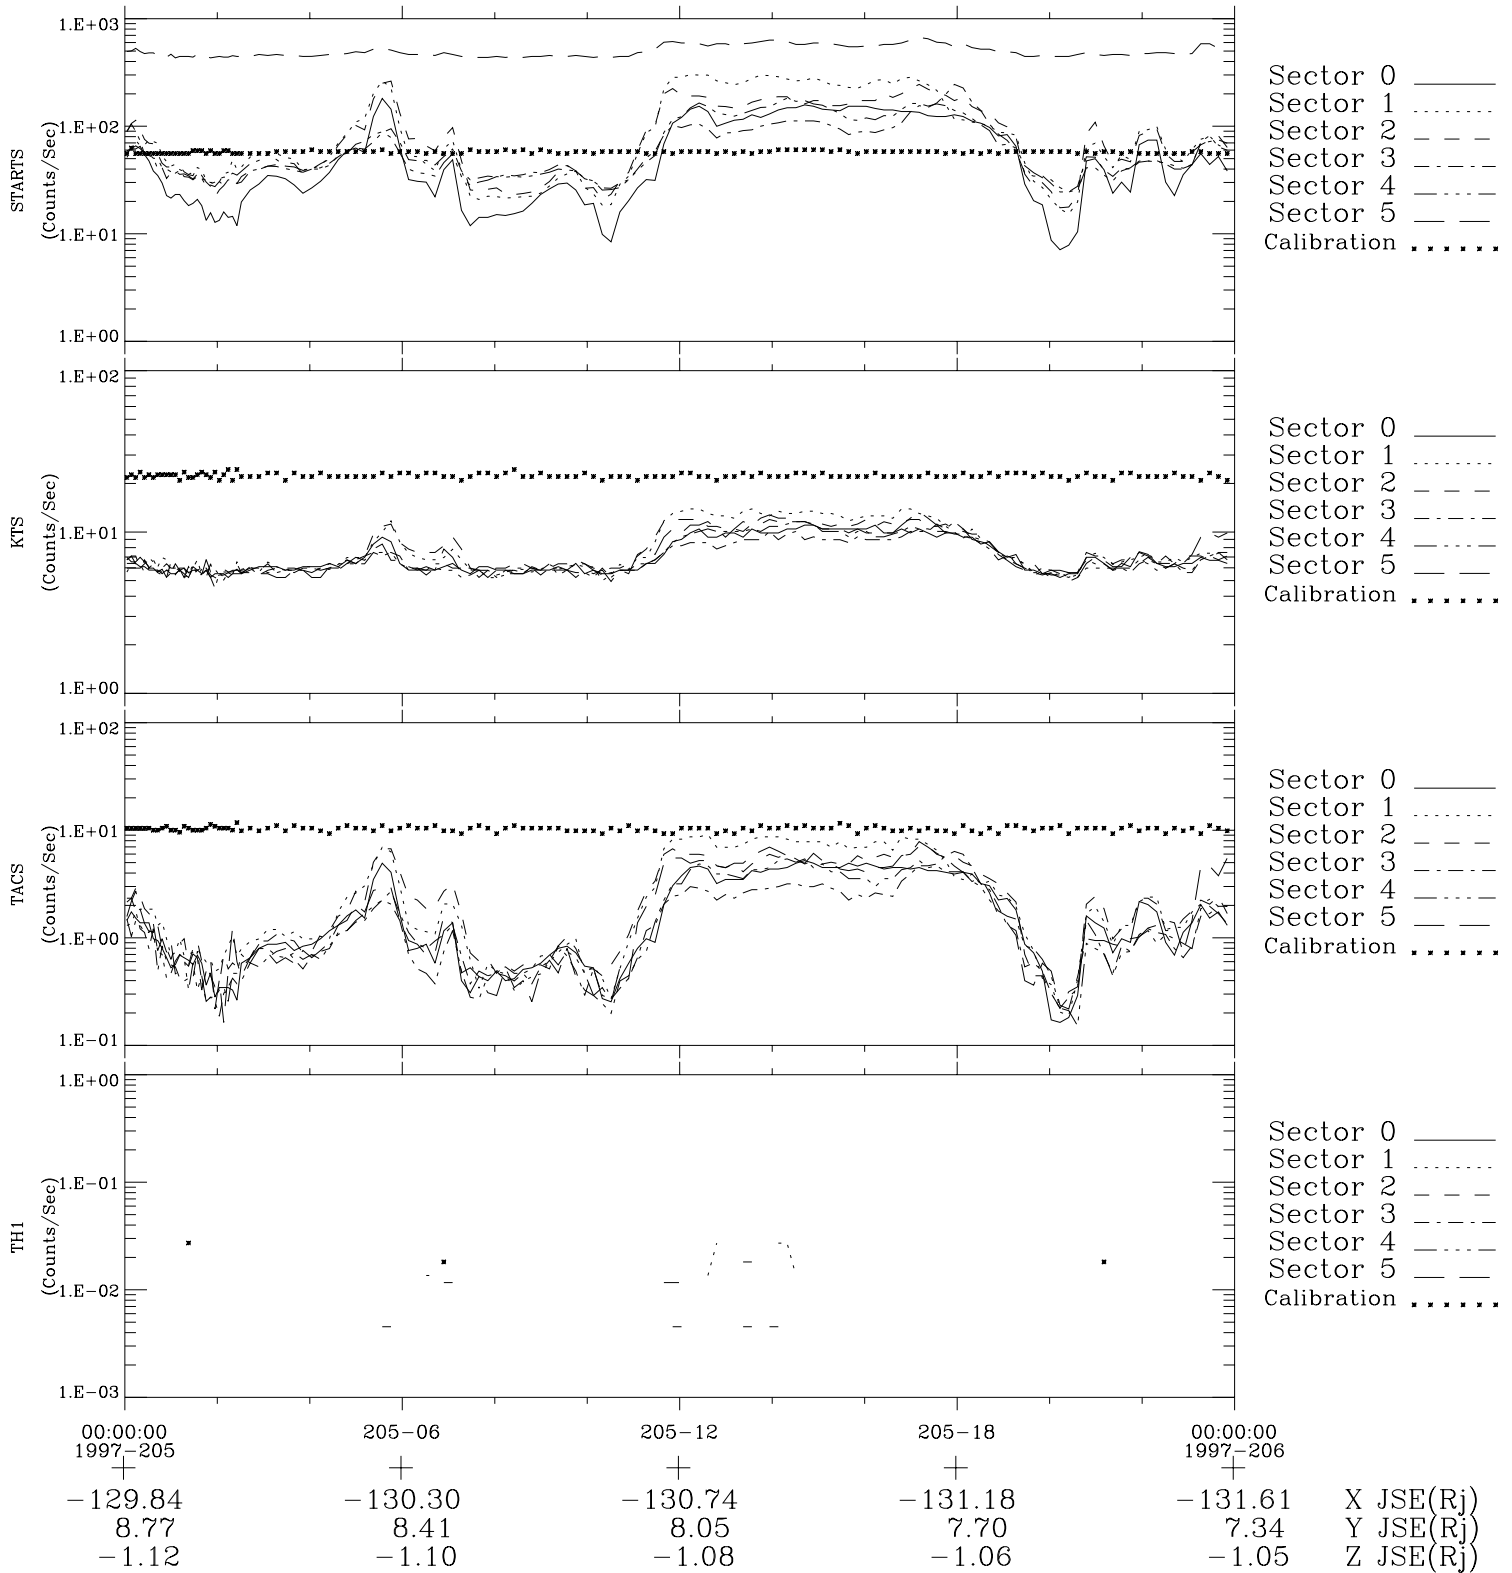

Galileo EPD Real-Time Six-Sector 97205

Software Version: RTLINE_R6 V 1.20
Data Production: 06-03-00
Plot Production: Sat Sep 15 17:05:13 2001

◇ = Jupiter look direction
□ = Corotation look direction