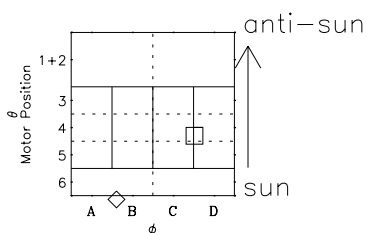

Galileo EPD Real-Time Six-Sector 97205

Software Version: RTLINE_R6 V 1.20
Data Production: 06-03-00
Plot Production: Sat Sep 15 17:05:13 2001

◇ = Jupiter look direction
□ = Corotation look direction