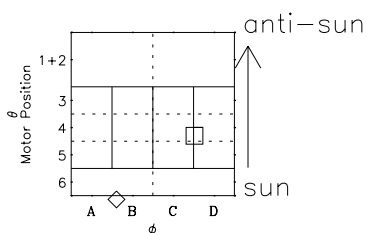

# Galileo EPD Real-Time Six-Sector 97205

Software Version: RTLINE\_R6 V 1.20  
Data Production: 06-03-00  
Plot Production: Sat Sep 15 17:05:13 2001

◇ = Jupiter look direction  
□ = Corotation look direction