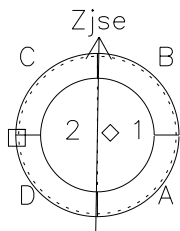

# Galileo EPD Real-Time Six-Sector 97205

Software Version: RTLINE\_R6 V 1.20  
Data Production: 06-03-00  
Plot Production: Sat Sep 15 17:05:13 2001

◇ = Jupiter look direction  
□ = Corotation look direction