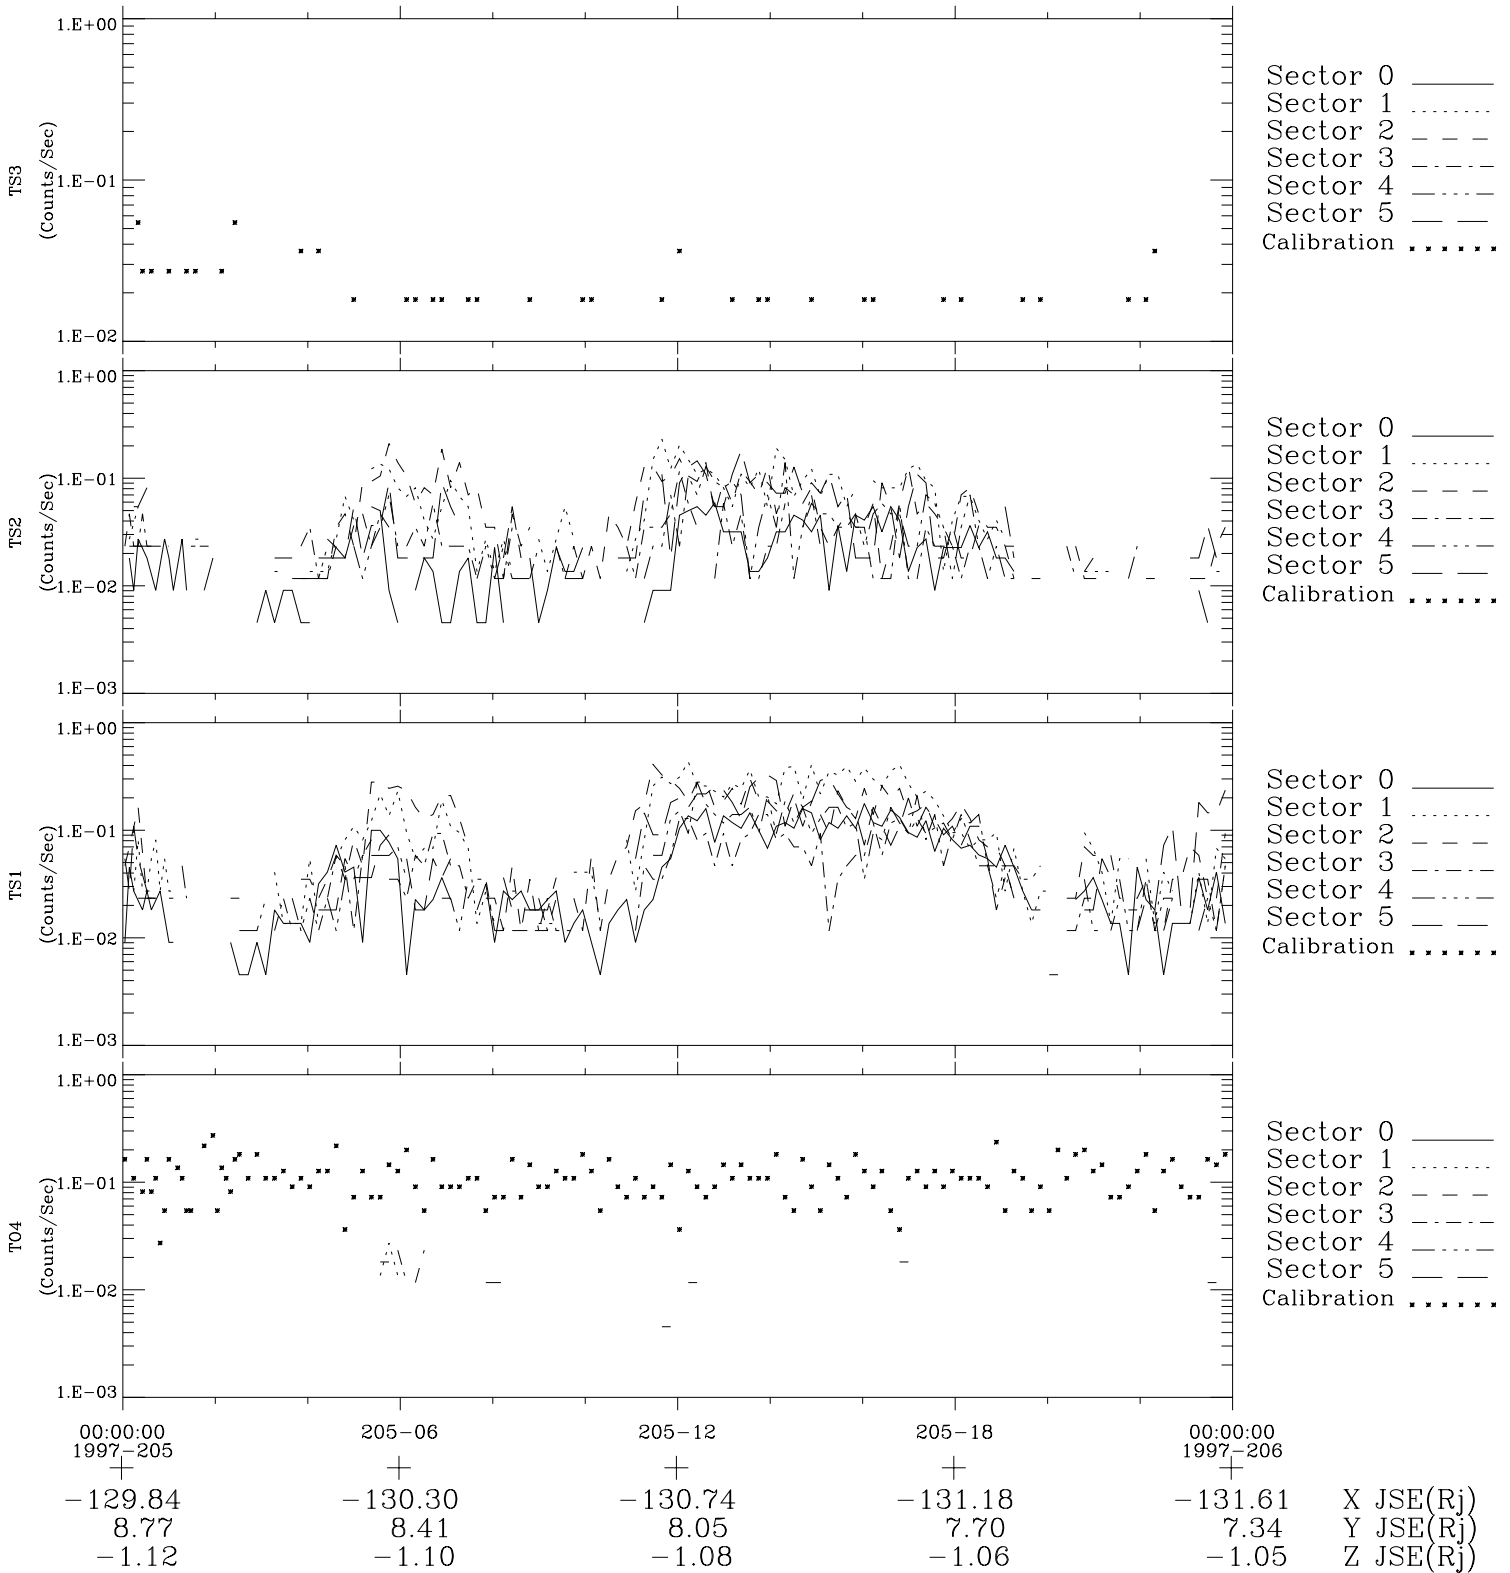

# Galileo EPD Real-Time Six-Sector 97205

Software Version: RTLINE\_R6 V 1.20  
Data Production: 06-03-00  
Plot Production: Sat Sep 15 17:05:13 2001

◇ = Jupiter look direction  
□ = Corotation look direction