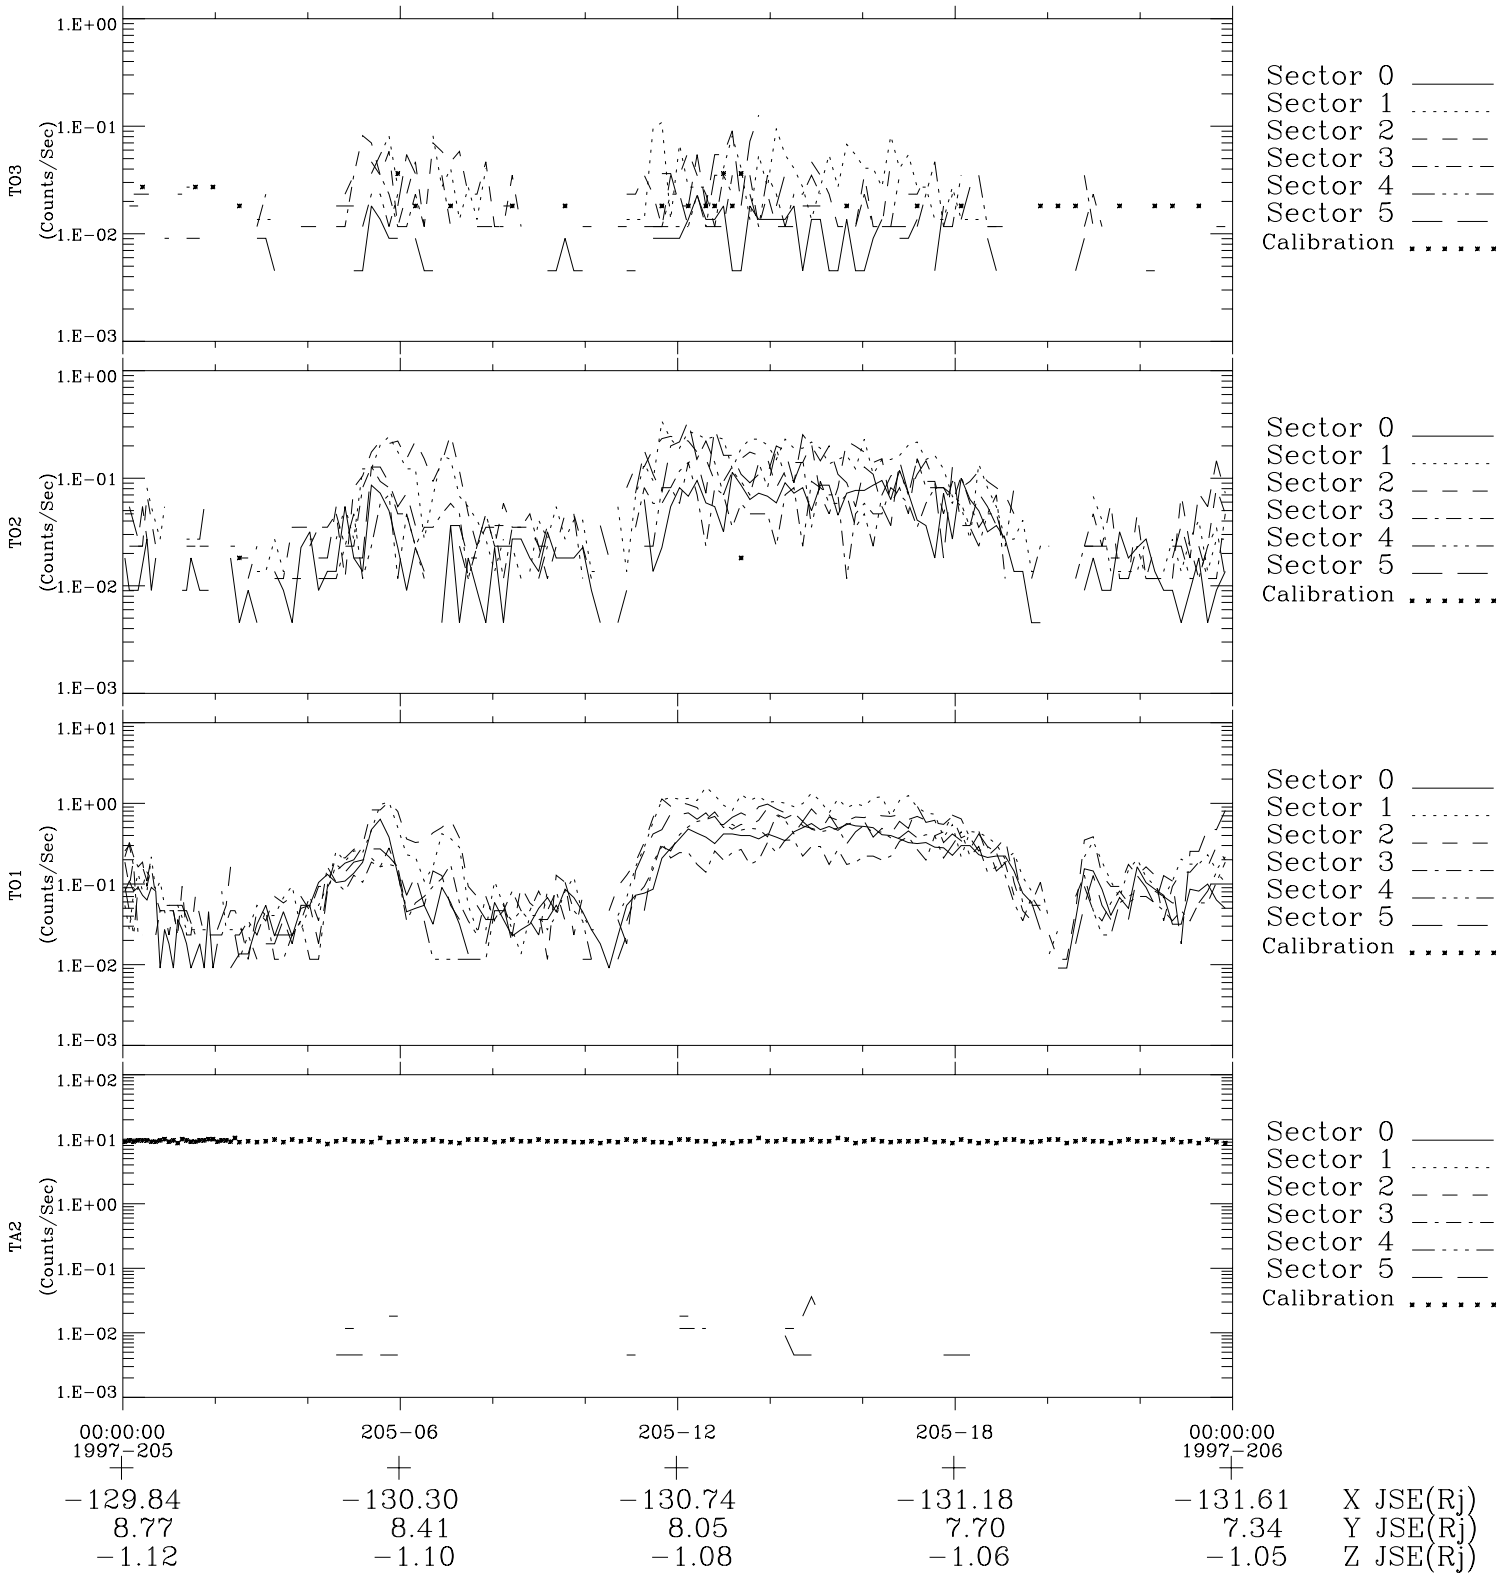

# Galileo EPD Real-Time Six-Sector 97205

Software Version: RTLINE\_R6 V 1.20  
Data Production: 06-03-00  
Plot Production: Sat Sep 15 17:05:12 2001

◇ = Jupiter look direction  
□ = Corotation look direction