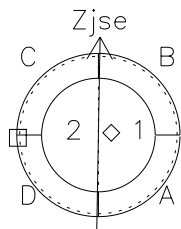

# Galileo EPD Real-Time Six-Sector 97205

Software Version: RTLINE\_R6 V 1.20  
Data Production: 06-03-00  
Plot Production: Sat Sep 15 17:05:12 2001

◇ = Jupiter look direction  
□ = Corotation look direction