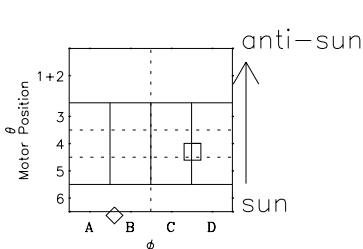

# Galileo EPD Real-Time Six-Sector 97205

Software Version: RTLINE\_R6 V 1.20  
Data Production: 06-03-00  
Plot Production: Sat Sep 15 17:05:12 2001

◇ = Jupiter look direction  
□ = Corotation look direction