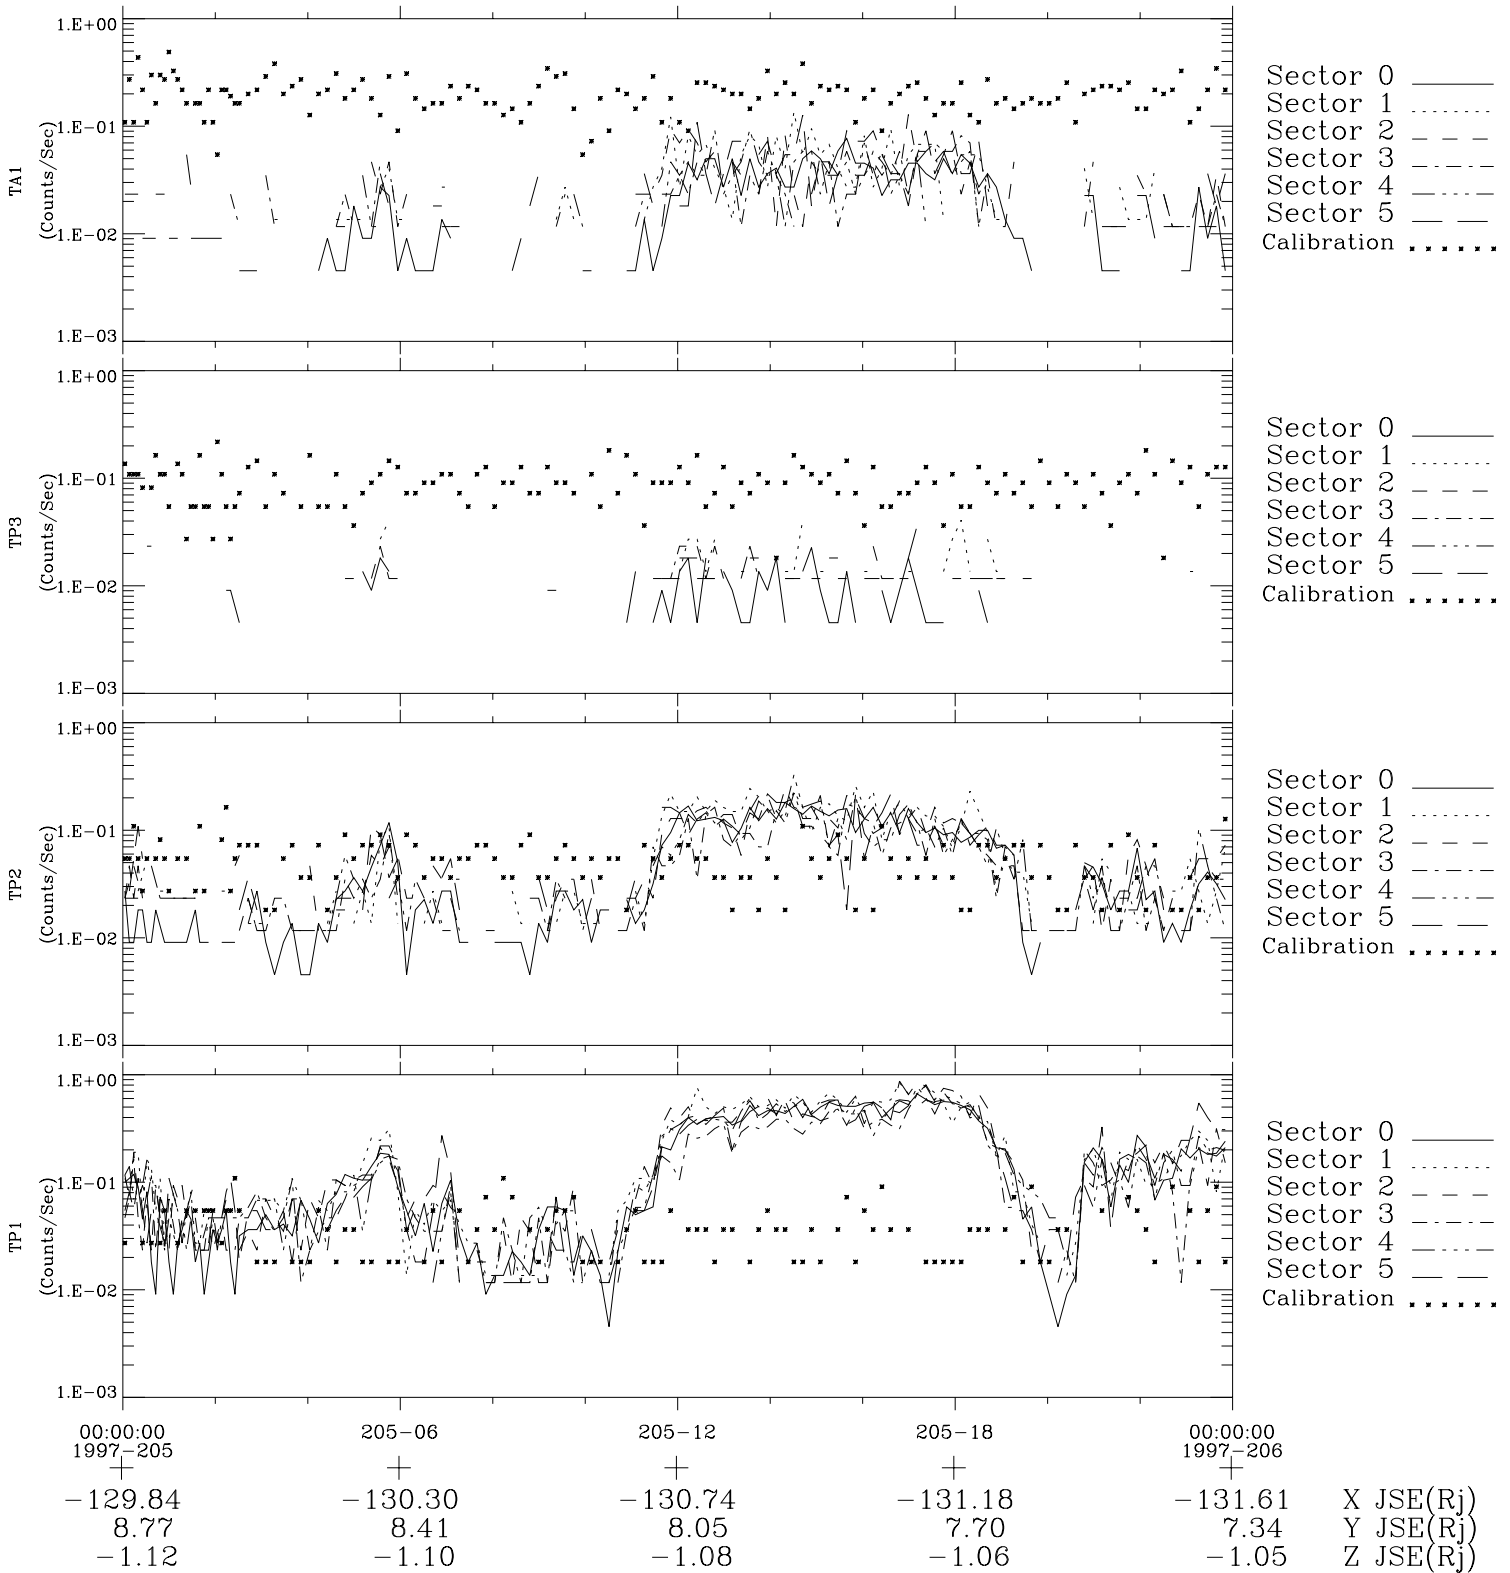

# Galileo EPD Real-Time Six-Sector 97205

Software Version: RTLINE\_R6 V 1.20  
Data Production: 06-03-00  
Plot Production: Sat Sep 15 17:05:11 2001

◇ = Jupiter look direction  
□ = Corotation look direction