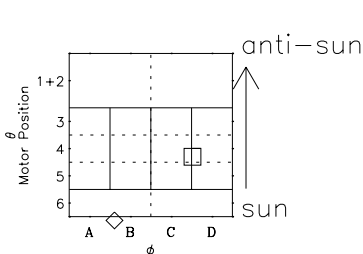

# Galileo EPD Real-Time Six-Sector 97205

Software Version: RTLINE\_R6 V 1.20  
Data Production: 06-03-00  
Plot Production: Sat Sep 15 17:05:11 2001

◇ = Jupiter look direction  
□ = Corotation look direction