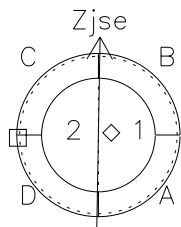

# Galileo EPD Real-Time Six-Sector 97205

Software Version: RTLINE\_R6 V 1.20  
Data Production: 06-03-00  
Plot Production: Sat Sep 15 17:05:11 2001

◇ = Jupiter look direction  
□ = Corotation look direction