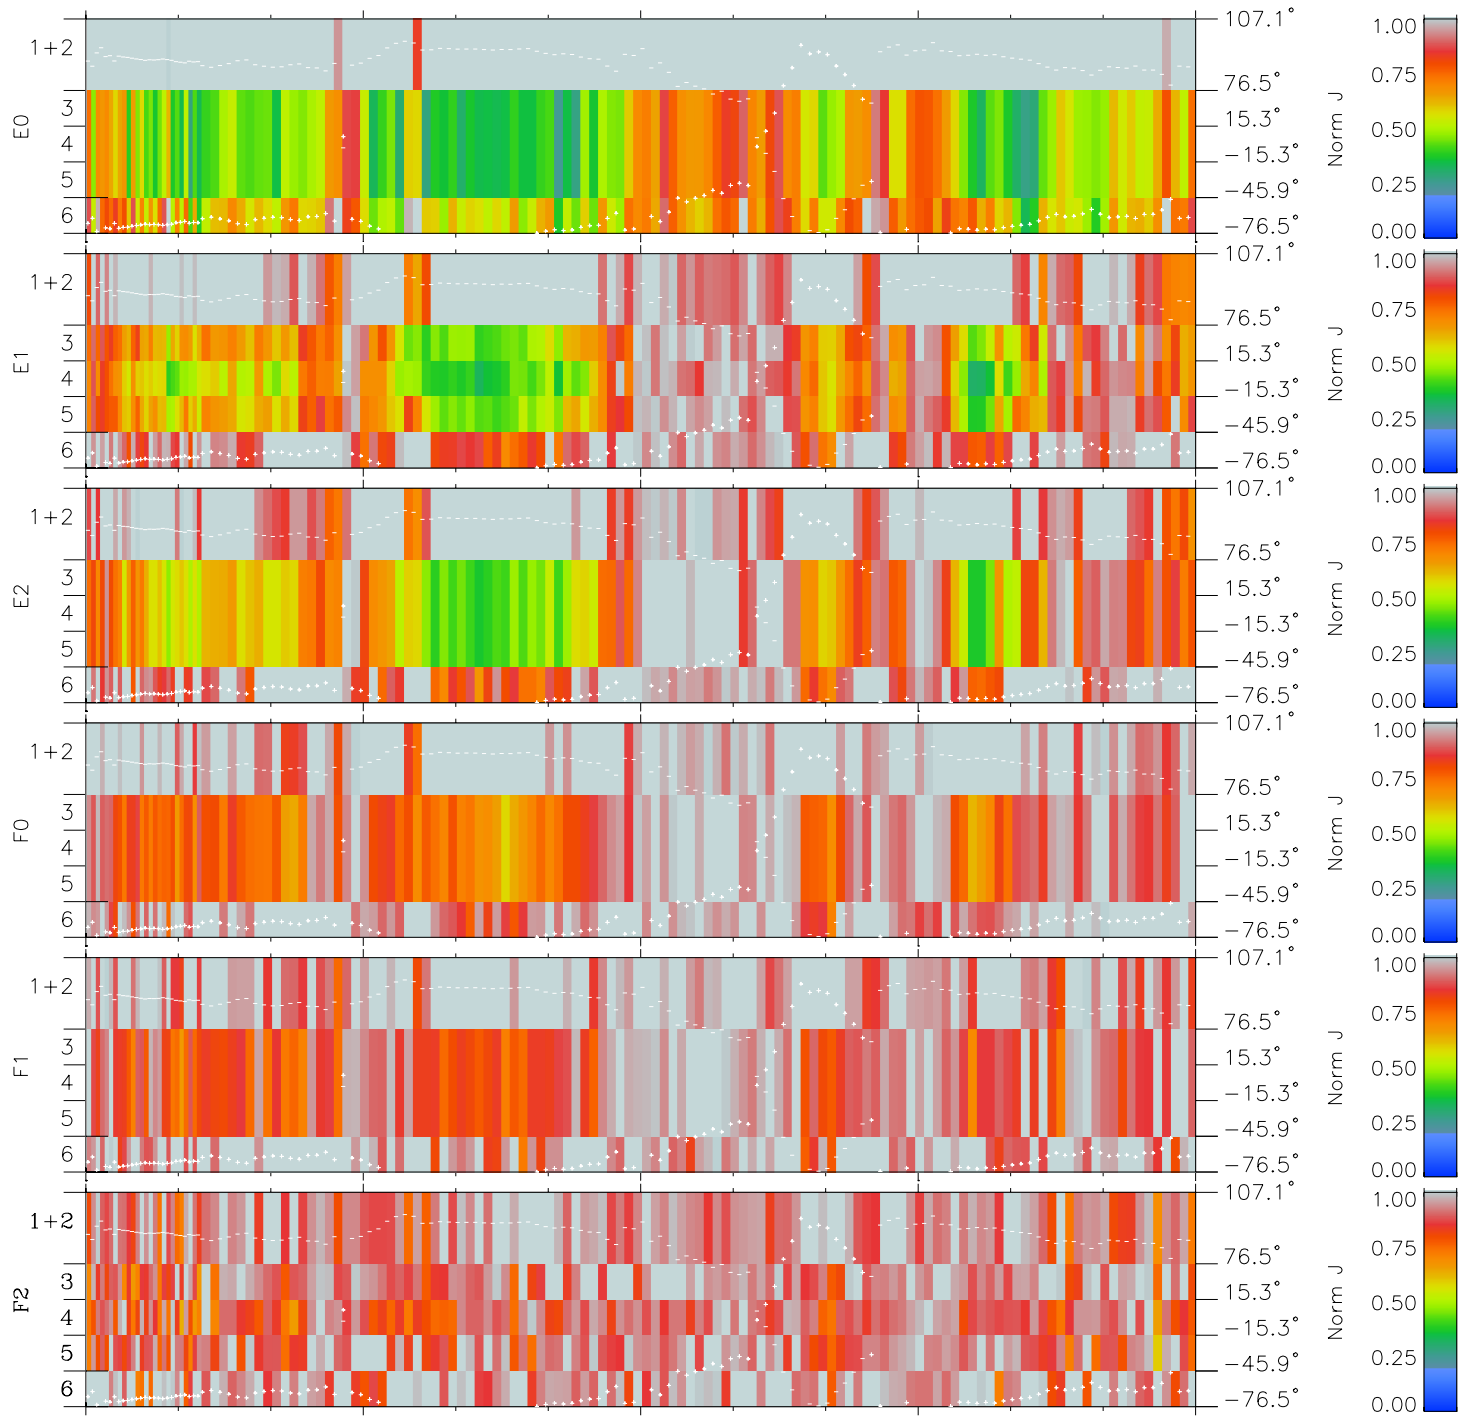

# Galileo EPD Real Elevation Anisotropies 97205

Software Version: RTELEV\_NORM V 1.20  
Data Production: 06-03-00  
Plot Production: Sat Sep 15 17:04:20 2001  
Color File: wondr3  
Geofactor File: 1.1

00:00:00 1997-205	205-06	205-12	205-18	00:00:00 1997-206	
+	+	+	+	+	
-129.84	-130.30	-130.74	-131.18	-131.61	X JSE(R <sub>j</sub> )
8.77	8.41	8.05	7.70	7.34	Y JSE(R <sub>j</sub> )
-1.12	-1.10	-1.08	-1.06	-1.05	Z JSE(R <sub>j</sub> )

- ◇ = Jupiter look direction
- = Corotation look direction