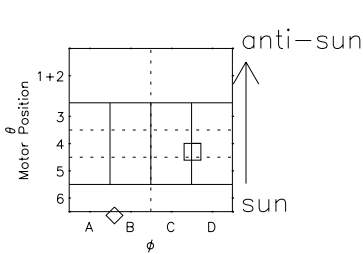

# Galileo EPD Real Elevation Anisotropies 97205

Software Version: RTELEV\_NORM V 1.20  
Data Production: 06-03-00  
Plot Production: Sat Sep 15 17:04:20 2001  
Color File: wondr3  
Geofactor File: 1.1

00:00:00 1997-205	205-06	205-12	205-18	00:00:00 1997-206	
+	+	+	+	+	
-129.84	-130.30	-130.74	-131.18	-131.61	X JSE(R <sub>j</sub> )
8.77	8.41	8.05	7.70	7.34	Y JSE(R <sub>j</sub> )
-1.12	-1.10	-1.08	-1.06	-1.05	Z JSE(R <sub>j</sub> )

- ◇ = Jupiter look direction
- = Corotation look direction