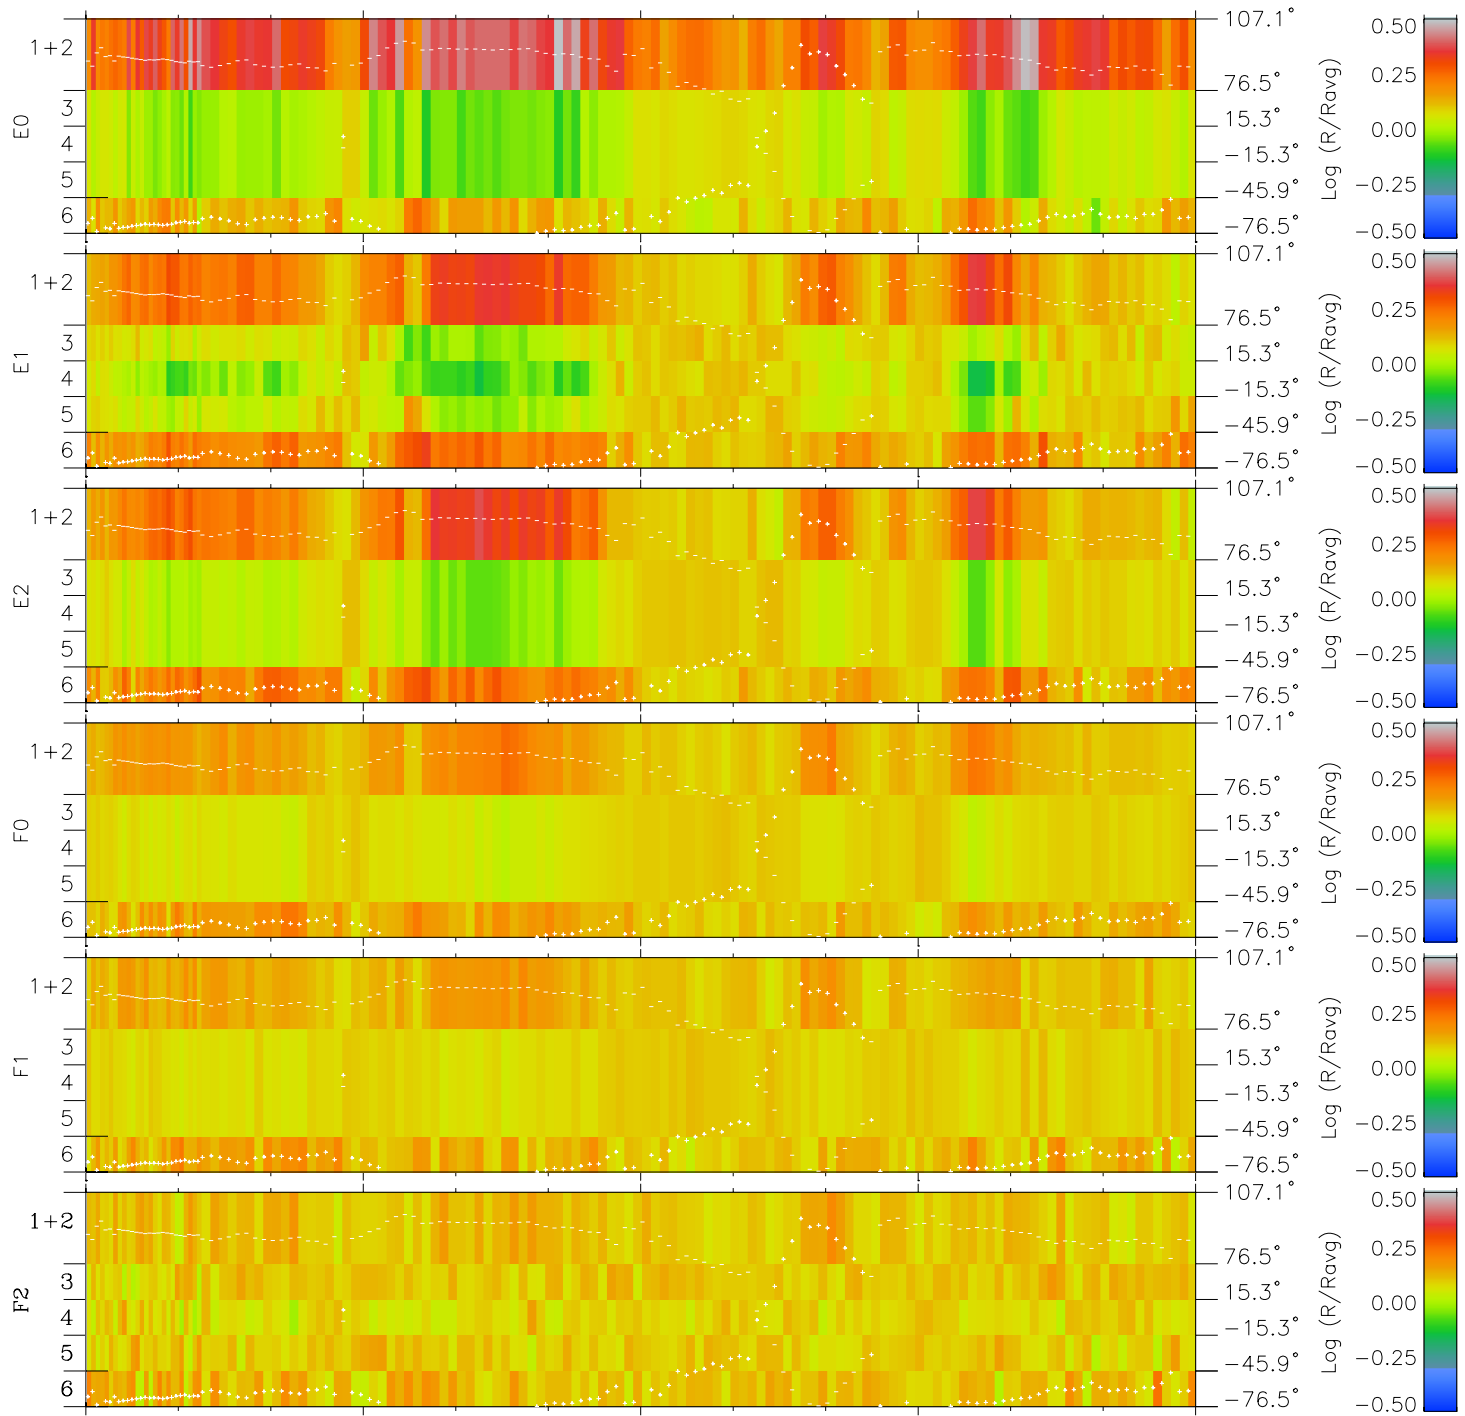

# Galileo EPD Real Elevation Anisotropies 97205

Software Version: RTELEV\_MEAN V 1.20  
Data Production: 06-03-00  
Plot Production: Sat Sep 15 17:03:55 2001  
Color File: wondr3  
Geofactor File: 1.1

00:00:00 1997-205	205-06	205-12	205-18	00:00:00 1997-206	
+	+	+	+	+	X JSE( $R_j$ )
-129.84	-130.30	-130.74	-131.18	-131.61	Y JSE( $R_j$ )
8.77	8.41	8.05	7.70	7.34	Z JSE( $R_j$ )
-1.12	-1.10	-1.08	-1.06	-1.05	

- ◇ = Jupiter look direction
- = Corotation look direction