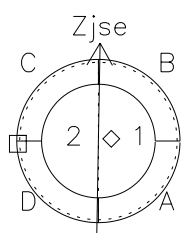

# Galileo EPD Real Elevation Anisotropies 97205

Software Version: RTELEV\_MEAN V 1.20  
Data Production: 06-03-00  
Plot Production: Sat Sep 15 17:03:55 2001  
Color File: wondr3  
Geofactor File: 1.1

00:00:00 1997-205	205-06	205-12	205-18	00:00:00 1997-206	
+	+	+	+	+	X JSE( $R_j$ )
-129.84	-130.30	-130.74	-131.18	-131.61	Y JSE( $R_j$ )
8.77	8.41	8.05	7.70	7.34	Z JSE( $R_j$ )
-1.12	-1.10	-1.08	-1.06	-1.05	

- ◇ = Jupiter look direction
- = Corotation look direction