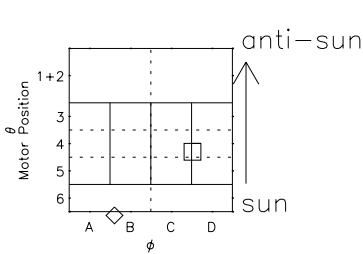

# Galileo EPD Real Elevation Anisotropies 97205

Software Version: RTELEV\_MEAN V 1.20  
Data Production: 06-03-00  
Plot Production: Sat Sep 15 17:03:55 2001  
Color File: wondr3  
Geofactor File: 1.1

00:00:00 1997-205	205-06	205-12	205-18	00:00:00 1997-206	
+	+	+	+	+	X JSE( $R_j$ )
-129.84	-130.30	-130.74	-131.18	-131.61	Y JSE( $R_j$ )
8.77	8.41	8.05	7.70	7.34	Z JSE( $R_j$ )
-1.12	-1.10	-1.08	-1.06	-1.05	

- ◇ = Jupiter look direction
- = Corotation look direction