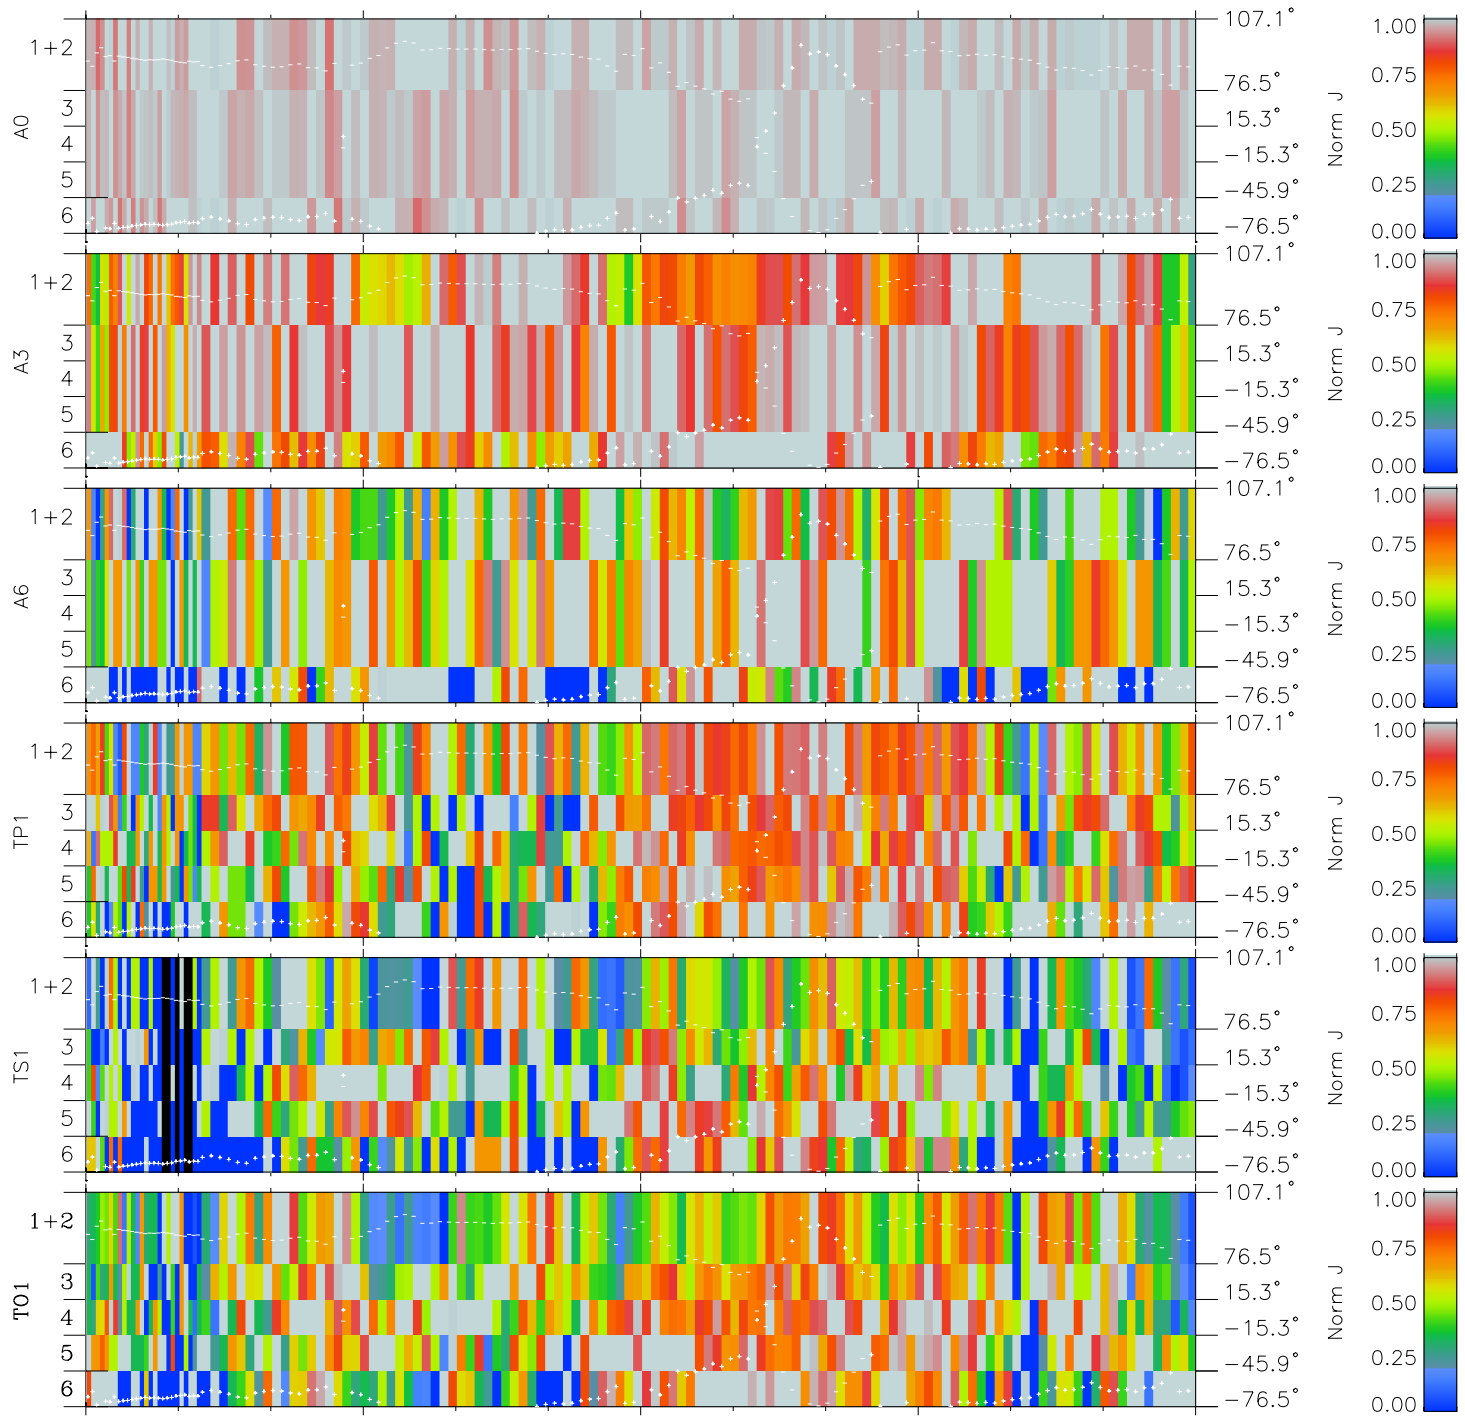

Galileo EPD Real Elevation Anisotropies 97205

Software Version: RTELEV_NORM V 1.20
Data Production: 06-03-00
Plot Production: Sat Sep 15 17:04:14 2001
Color File: wondr3
Geofactor File: 1.1

00:00:00 1997-205	205-06	205-12	205-18	00:00:00 1997-206	
+	+	+	+	+	X JSE(R _j)
-129.84	-130.30	-130.74	-131.18	-131.61	Y JSE(R _j)
8.77	8.41	8.05	7.70	7.34	Z JSE(R _j)
-1.12	-1.10	-1.08	-1.06	-1.05	

- ◇ = Jupiter look direction
- = Corotation look direction