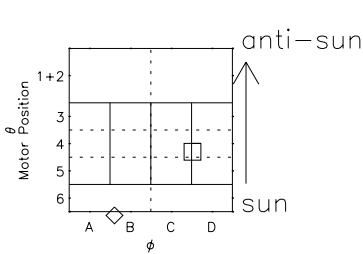

Galileo EPD Real Elevation Anisotropies 97205

Software Version: RTELEV_NORM V 1.20
Data Production: 06-03-00
Plot Production: Sat Sep 15 17:04:14 2001
Color File: wondr3
Geofactor File: 1.1

00:00:00 1997-205	205-06	205-12	205-18	00:00:00 1997-206	
+	+	+	+	+	X JSE(R _j)
-129.84	-130.30	-130.74	-131.18	-131.61	Y JSE(R _j)
8.77	8.41	8.05	7.70	7.34	Z JSE(R _j)
-1.12	-1.10	-1.08	-1.06	-1.05	

- ◇ = Jupiter look direction
- = Corotation look direction