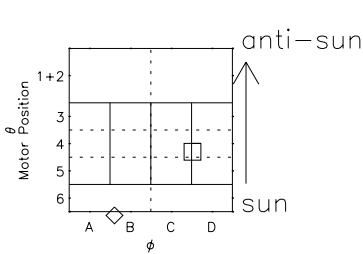

Galileo EPD Real Elevation Anisotropies 97205

Software Version: RTELEV_MEAN V 1.20
Data Production: 06-03-00
Plot Production: Sat Sep 15 17:03:48 2001
Color File: wondr3
Geofactor File: 1.1

00:00:00 1997-205	205-06	205-12	205-18	00:00:00 1997-206	
+	+	+	+	+	
-129.84	-130.30	-130.74	-131.18	-131.61	X JSE(R_j)
8.77	8.41	8.05	7.70	7.34	Y JSE(R_j)
-1.12	-1.10	-1.08	-1.06	-1.05	Z JSE(R_j)

- ◇ = Jupiter look direction
- = Corotation look direction