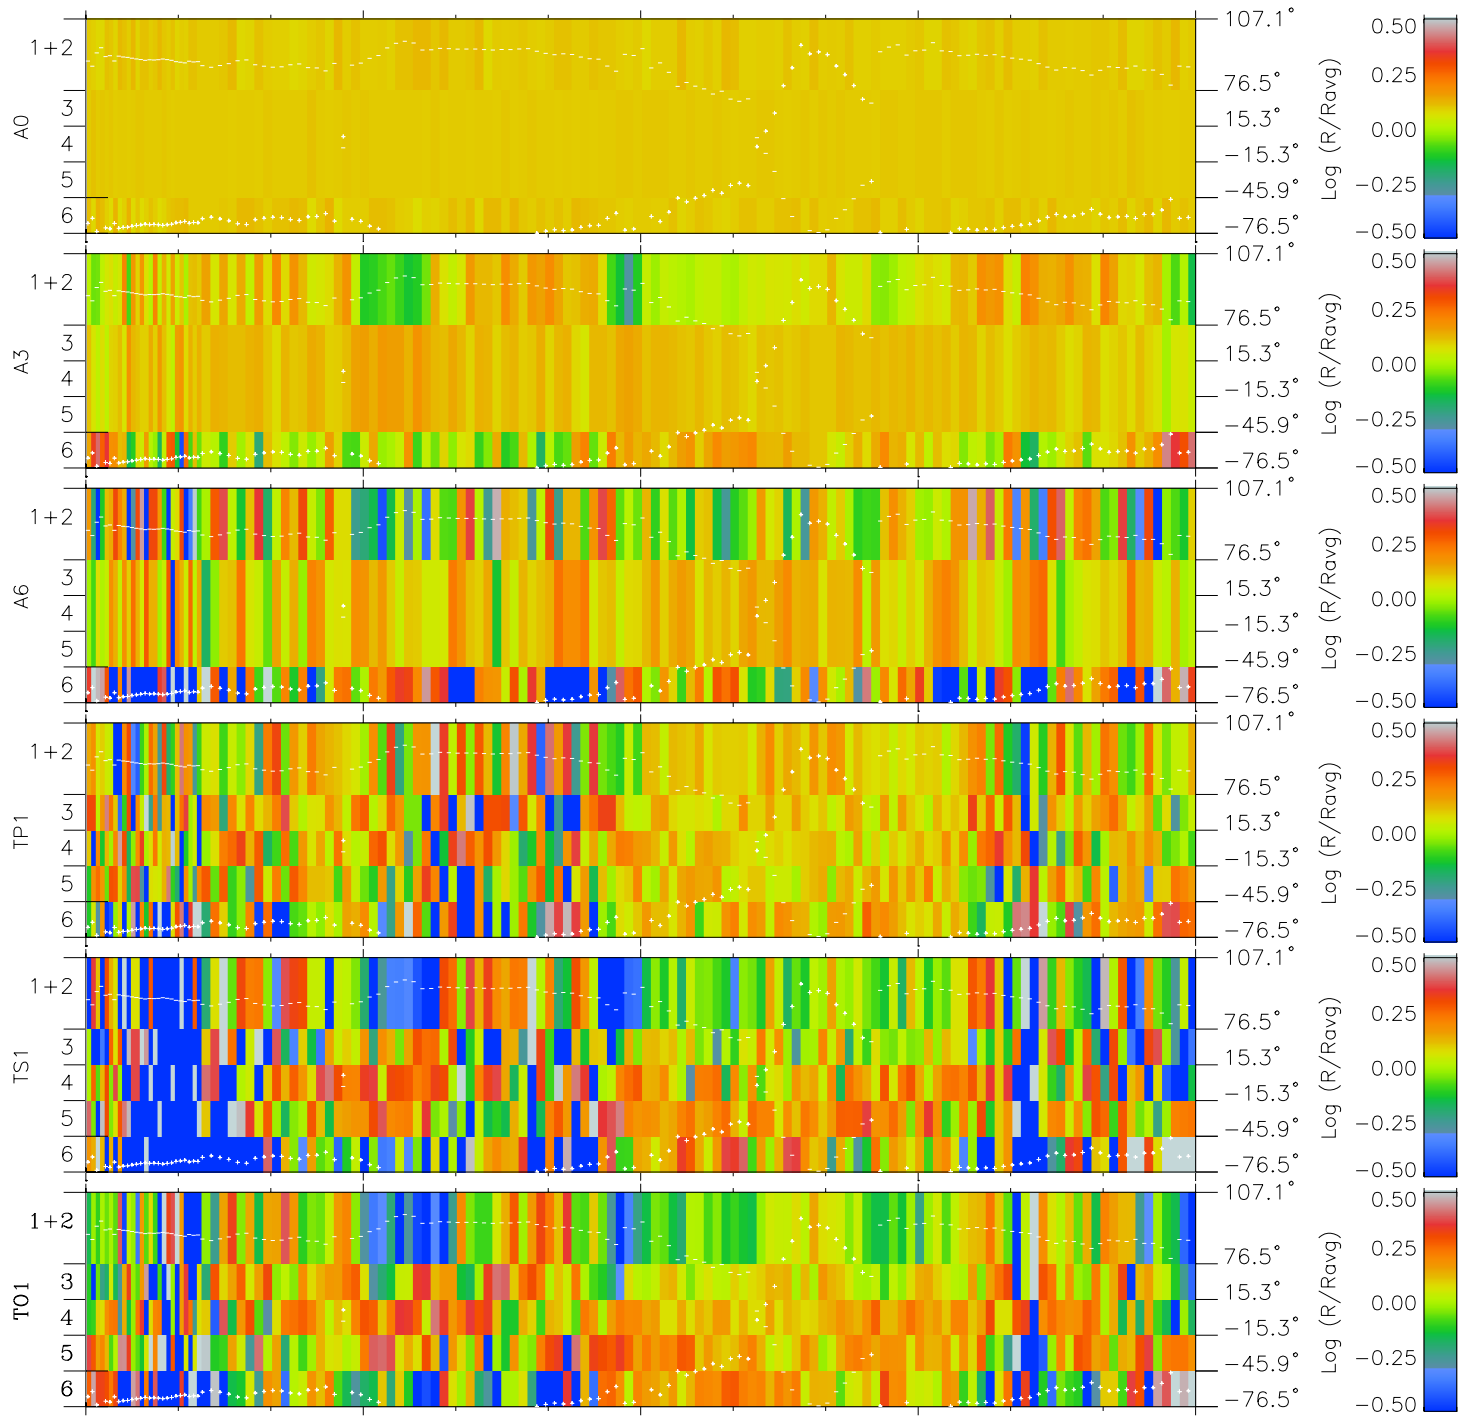

Galileo EPD Real Elevation Anisotropies 97205

Software Version: RTELEV_MEAN V 1.20
Data Production: 06-03-00
Plot Production: Sat Sep 15 17:03:48 2001
Color File: wondr3
Geofactor File: 1.1

00:00:00 1997-205	205-06	205-12	205-18	00:00:00 1997-206	
+	+	+	+	+	
-129.84	-130.30	-130.74	-131.18	-131.61	X JSE(R_j)
8.77	8.41	8.05	7.70	7.34	Y JSE(R_j)
-1.12	-1.10	-1.08	-1.06	-1.05	Z JSE(R_j)

- ◇ = Jupiter look direction
- = Corotation look direction