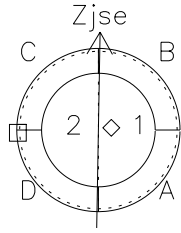

Galileo EPD Real Time Azimuth Anisotropies 97205

Software Version: RTAZIM_NORM V 1.20
 Data Production: 06-03-00
 Plot Production: Sat Sep 15 17:04:58 2001
 Color File: wondr3
 Geofactor File: 1.1

00:00:00 1997-205	205-06	205-12	205-18	00:00:00 1997-206	
+	+	+	+	+	X JSE(R _j)
-129.84	-130.30	-130.74	-131.18	-131.61	Y JSE(R _j)
8.77	8.41	8.05	7.70	7.34	Z JSE(R _j)
-1.12	-1.10	-1.08	-1.06	-1.05	

◇ = Jupiter look direction
 □ = Corotation look direction