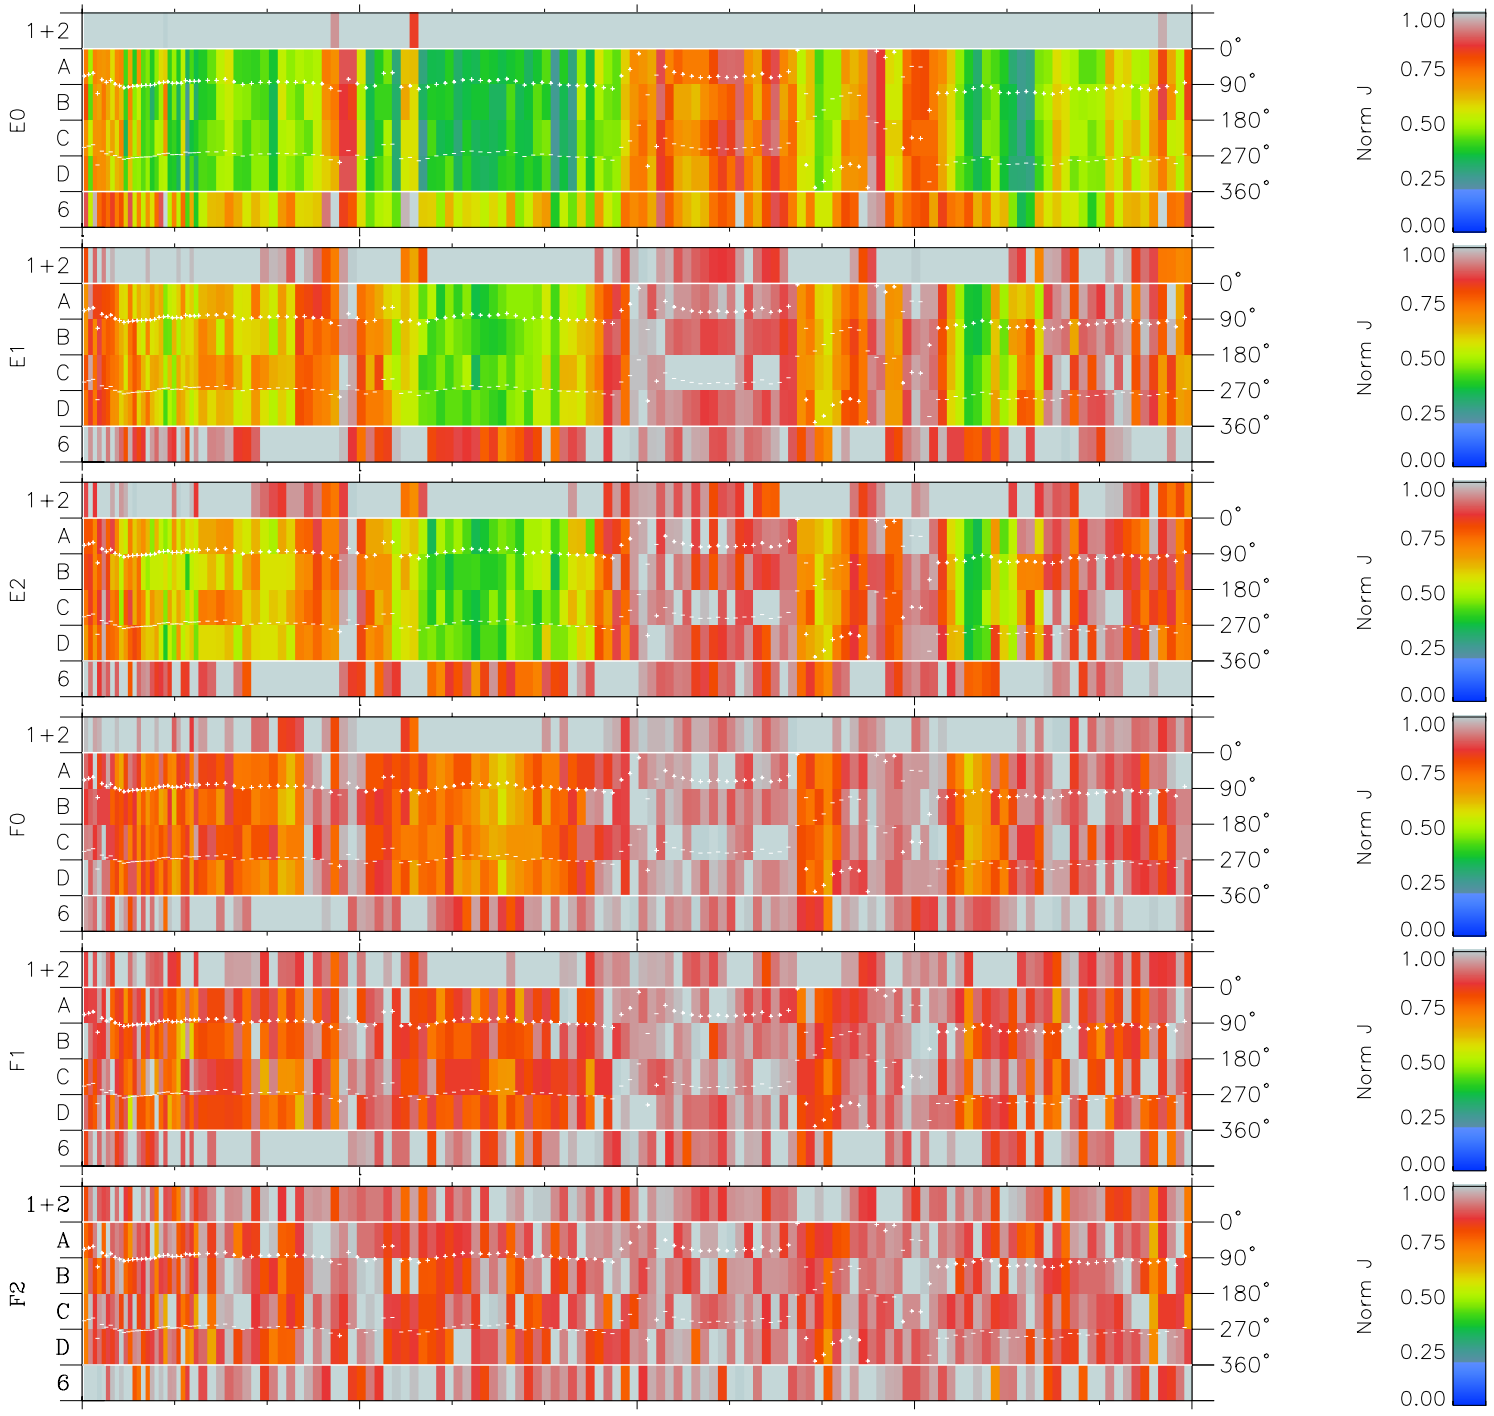

Galileo EPD Real Time Azimuth Anisotropies 97205

Software Version: RTAZIM_NORM V 1.20
 Data Production: 06-03-00
 Plot Production: Sat Sep 15 17:04:58 2001
 Color File: wondr3
 Geofactor File: 1.1

00:00:00 1997-205	205-06	205-12	205-18	00:00:00 1997-206	
+	+	+	+	+	X JSE(R _j)
-129.84	-130.30	-130.74	-131.18	-131.61	Y JSE(R _j)
8.77	8.41	8.05	7.70	7.34	Z JSE(R _j)
-1.12	-1.10	-1.08	-1.06	-1.05	

◇ = Jupiter look direction
 □ = Corotation look direction