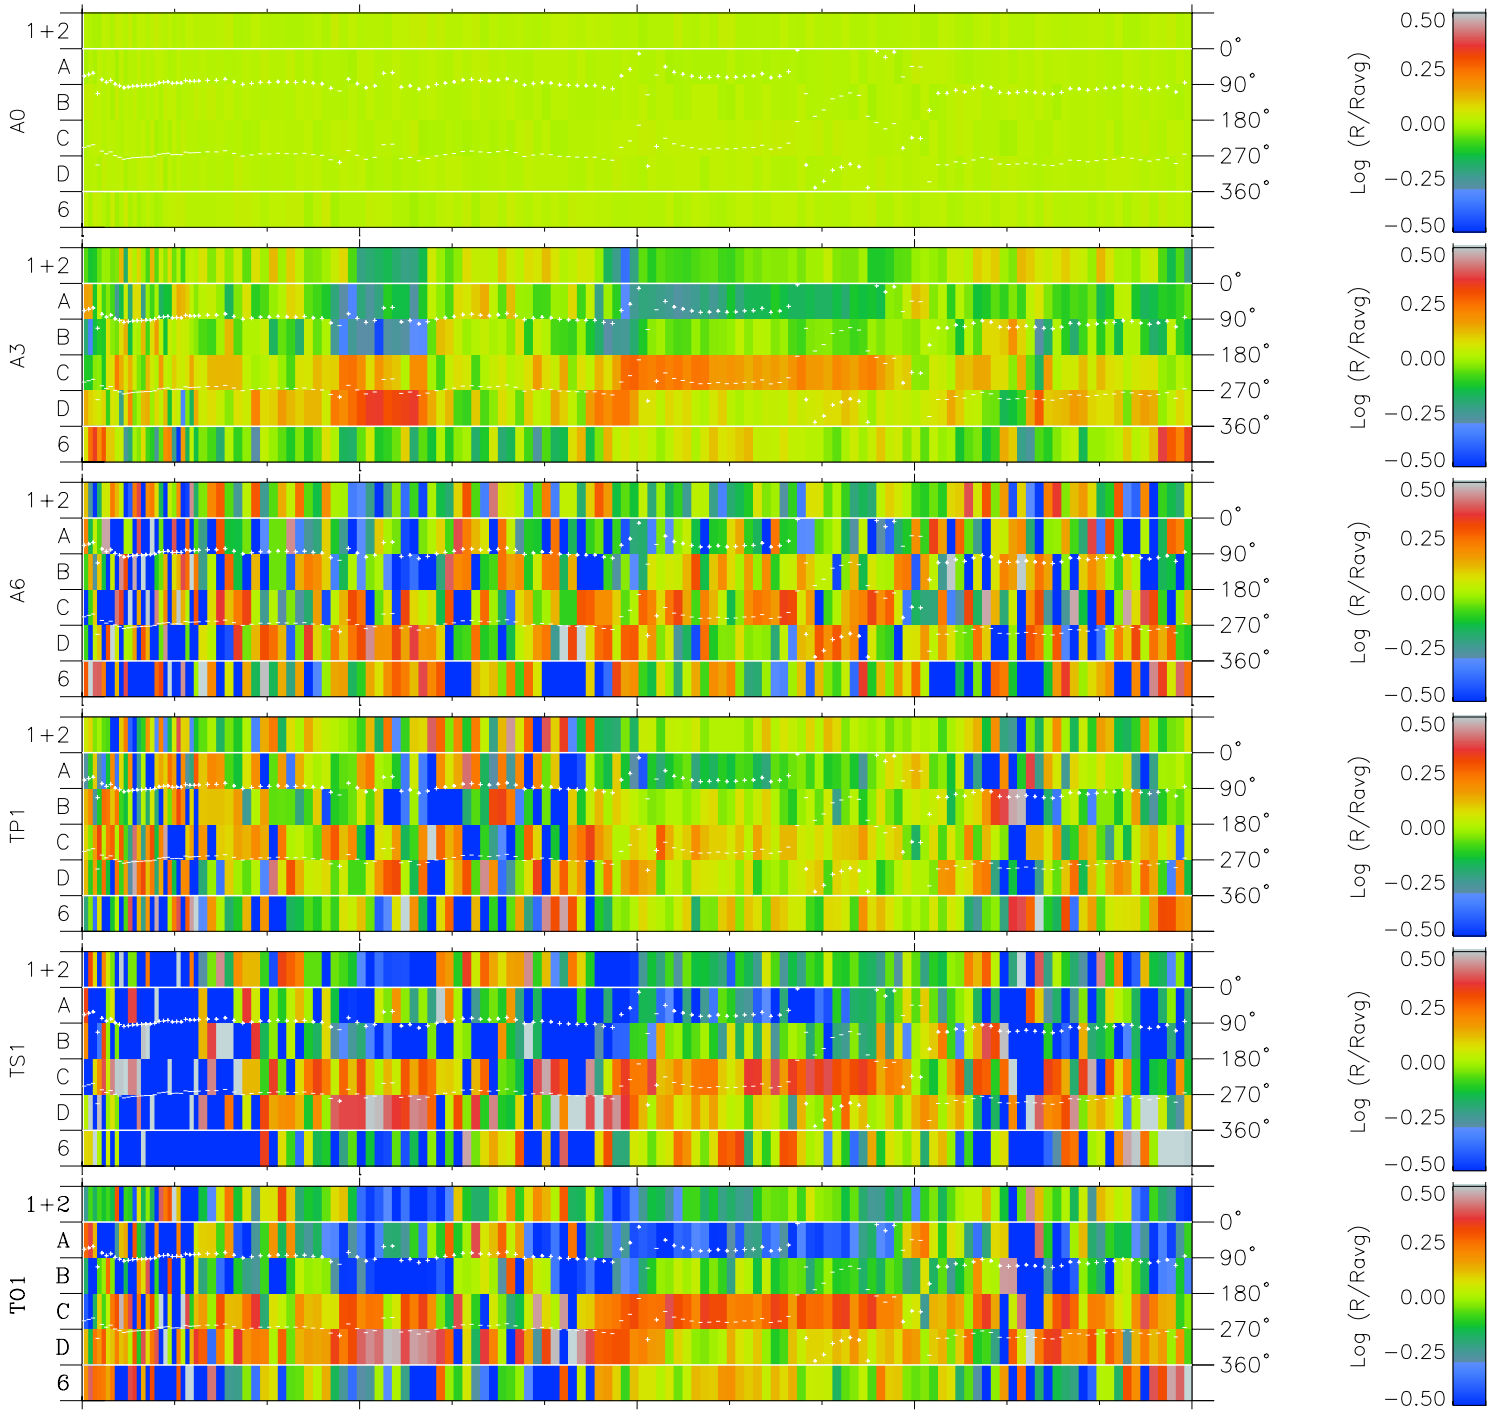

Galileo EPD Real Time Azimuth Anisotropies 97205

Software Version: RTAZIM_MEAN V 1.20
 Data Production: 06-03-00
 Plot Production: Sat Sep 15 17:04:27 2001
 Color File: wondr3
 Geofactor File: 1.1

00:00:00 1997-205	205-06	205-12	205-18	00:00:00 1997-206	
+	+	+	+	+	X JSE(R _j)
-129.84	-130.30	-130.74	-131.18	-131.61	Y JSE(R _j)
8.77	8.41	8.05	7.70	7.34	Z JSE(R _j)
-1.12	-1.10	-1.08	-1.06	-1.05	

- ◇ = Jupiter look direction
- = Corotation look direction