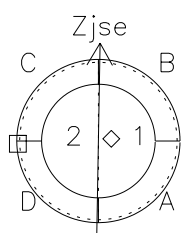

Galileo EPD Real Time Azimuth Anisotropies 97205

Software Version: RTAZIM_MEAN V 1.20
 Data Production: 06-03-00
 Plot Production: Sat Sep 15 17:04:27 2001
 Color File: wondr3
 Geofactor File: 1.1

00:00:00 1997-205	205-06	205-12	205-18	00:00:00 1997-206	
+	+	+	+	+	X JSE(R _j)
-129.84	-130.30	-130.74	-131.18	-131.61	Y JSE(R _j)
8.77	8.41	8.05	7.70	7.34	Z JSE(R _j)
-1.12	-1.10	-1.08	-1.06	-1.05	

- ◇ = Jupiter look direction
- = Corotation look direction