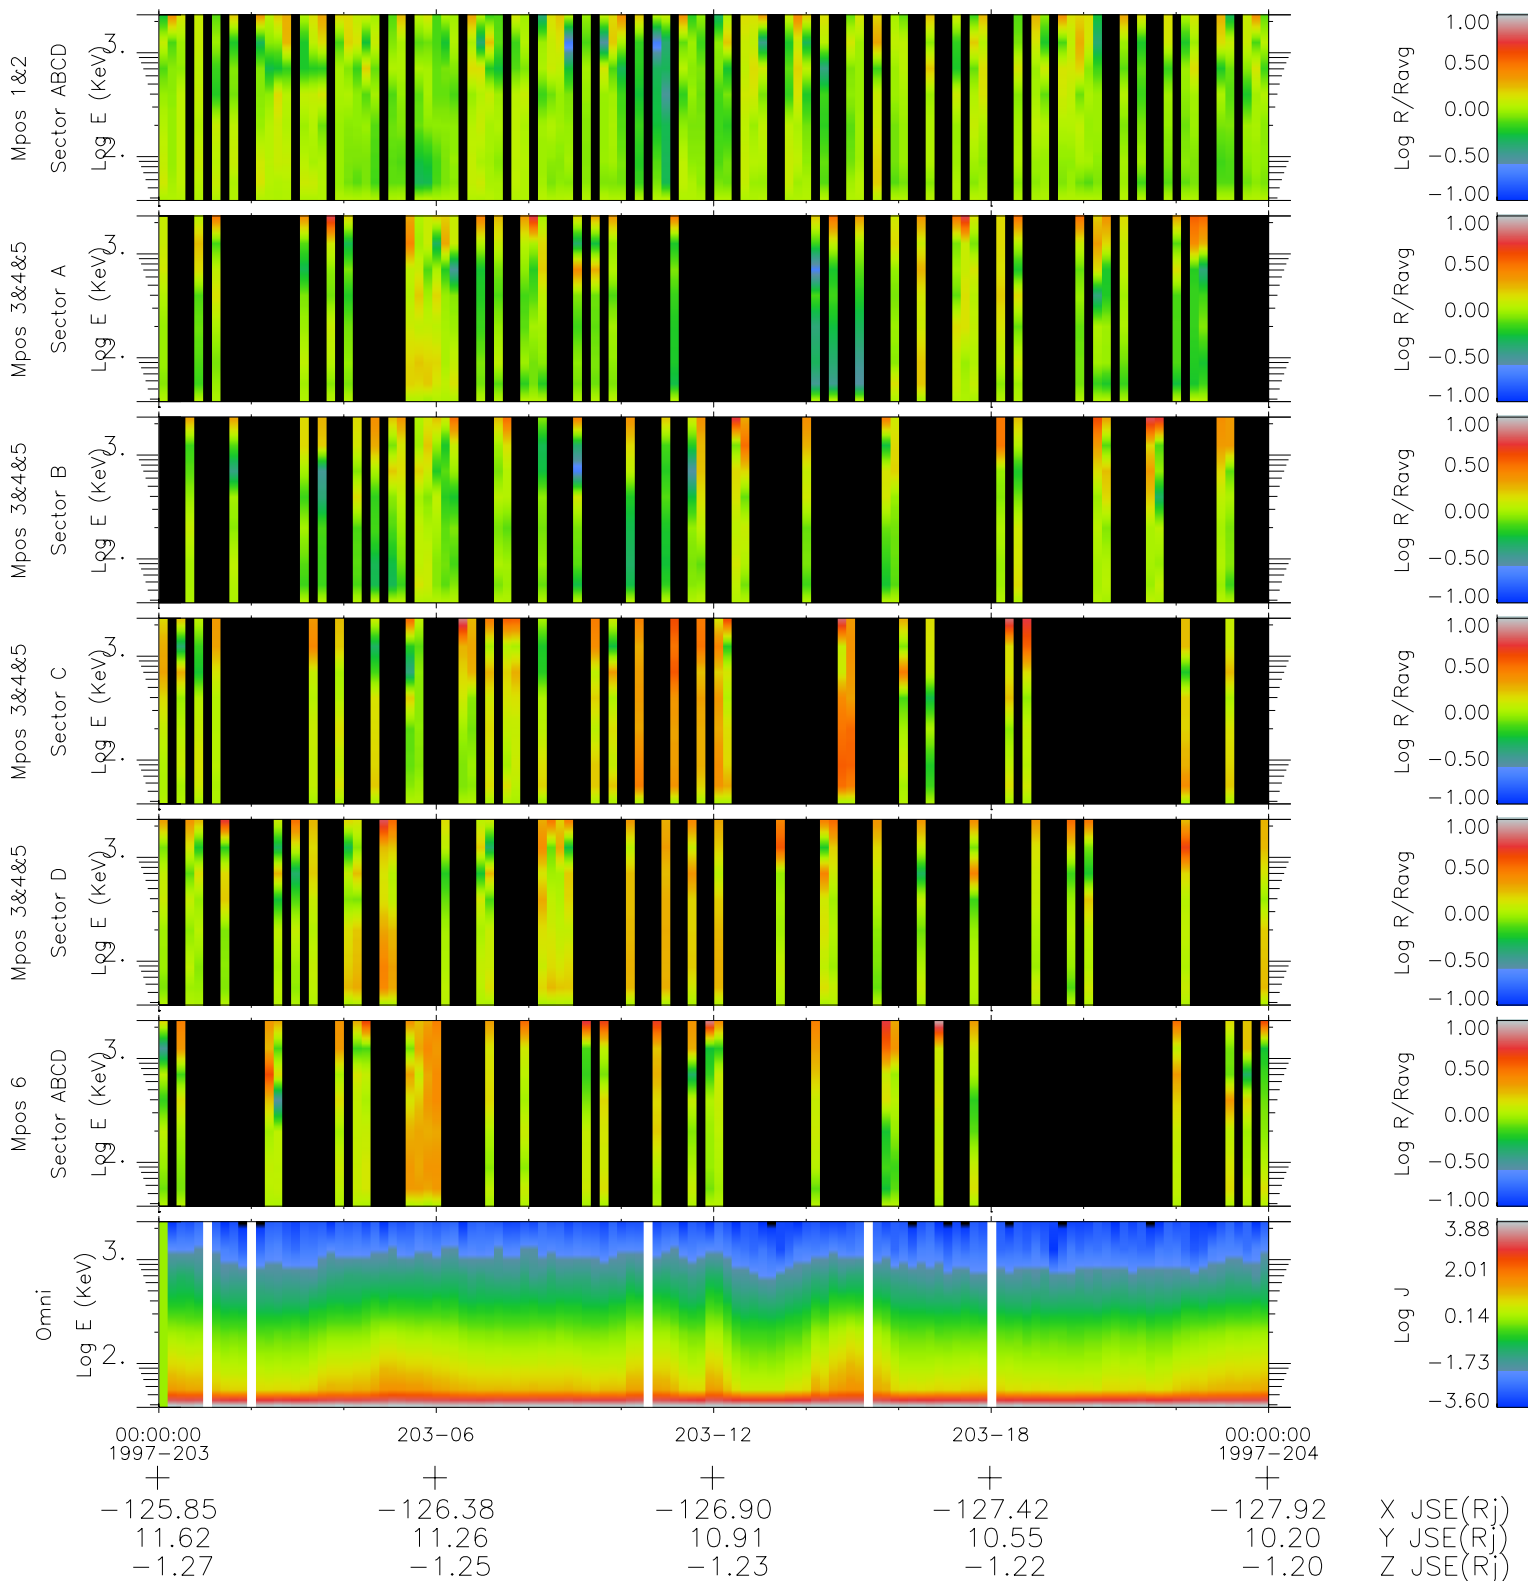

Galileo EPD Real Time R6 Ions Spectra 97203

Software Version: RTSPEC_R6 V 1.20
 Data Production: 06-03-00
 Plot Production: Sat Sep 15 16:42:08 2001
 Color File: wondr3
 Geofactor File: 1.1

- ◇ = Jupiter look direction
- = Corotation look direction