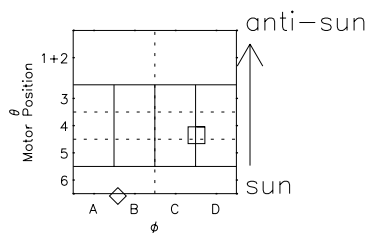

Galileo EPD Real Time R6 Ions Spectra 97203

Software Version: RTSPEC_R6 V 1.20
 Data Production: 06-03-00
 Plot Production: Sat Sep 15 16:42:08 2001
 Color File: wondr3
 Geofactor File: 1.1

- ◇ = Jupiter look direction
- = Corotation look direction