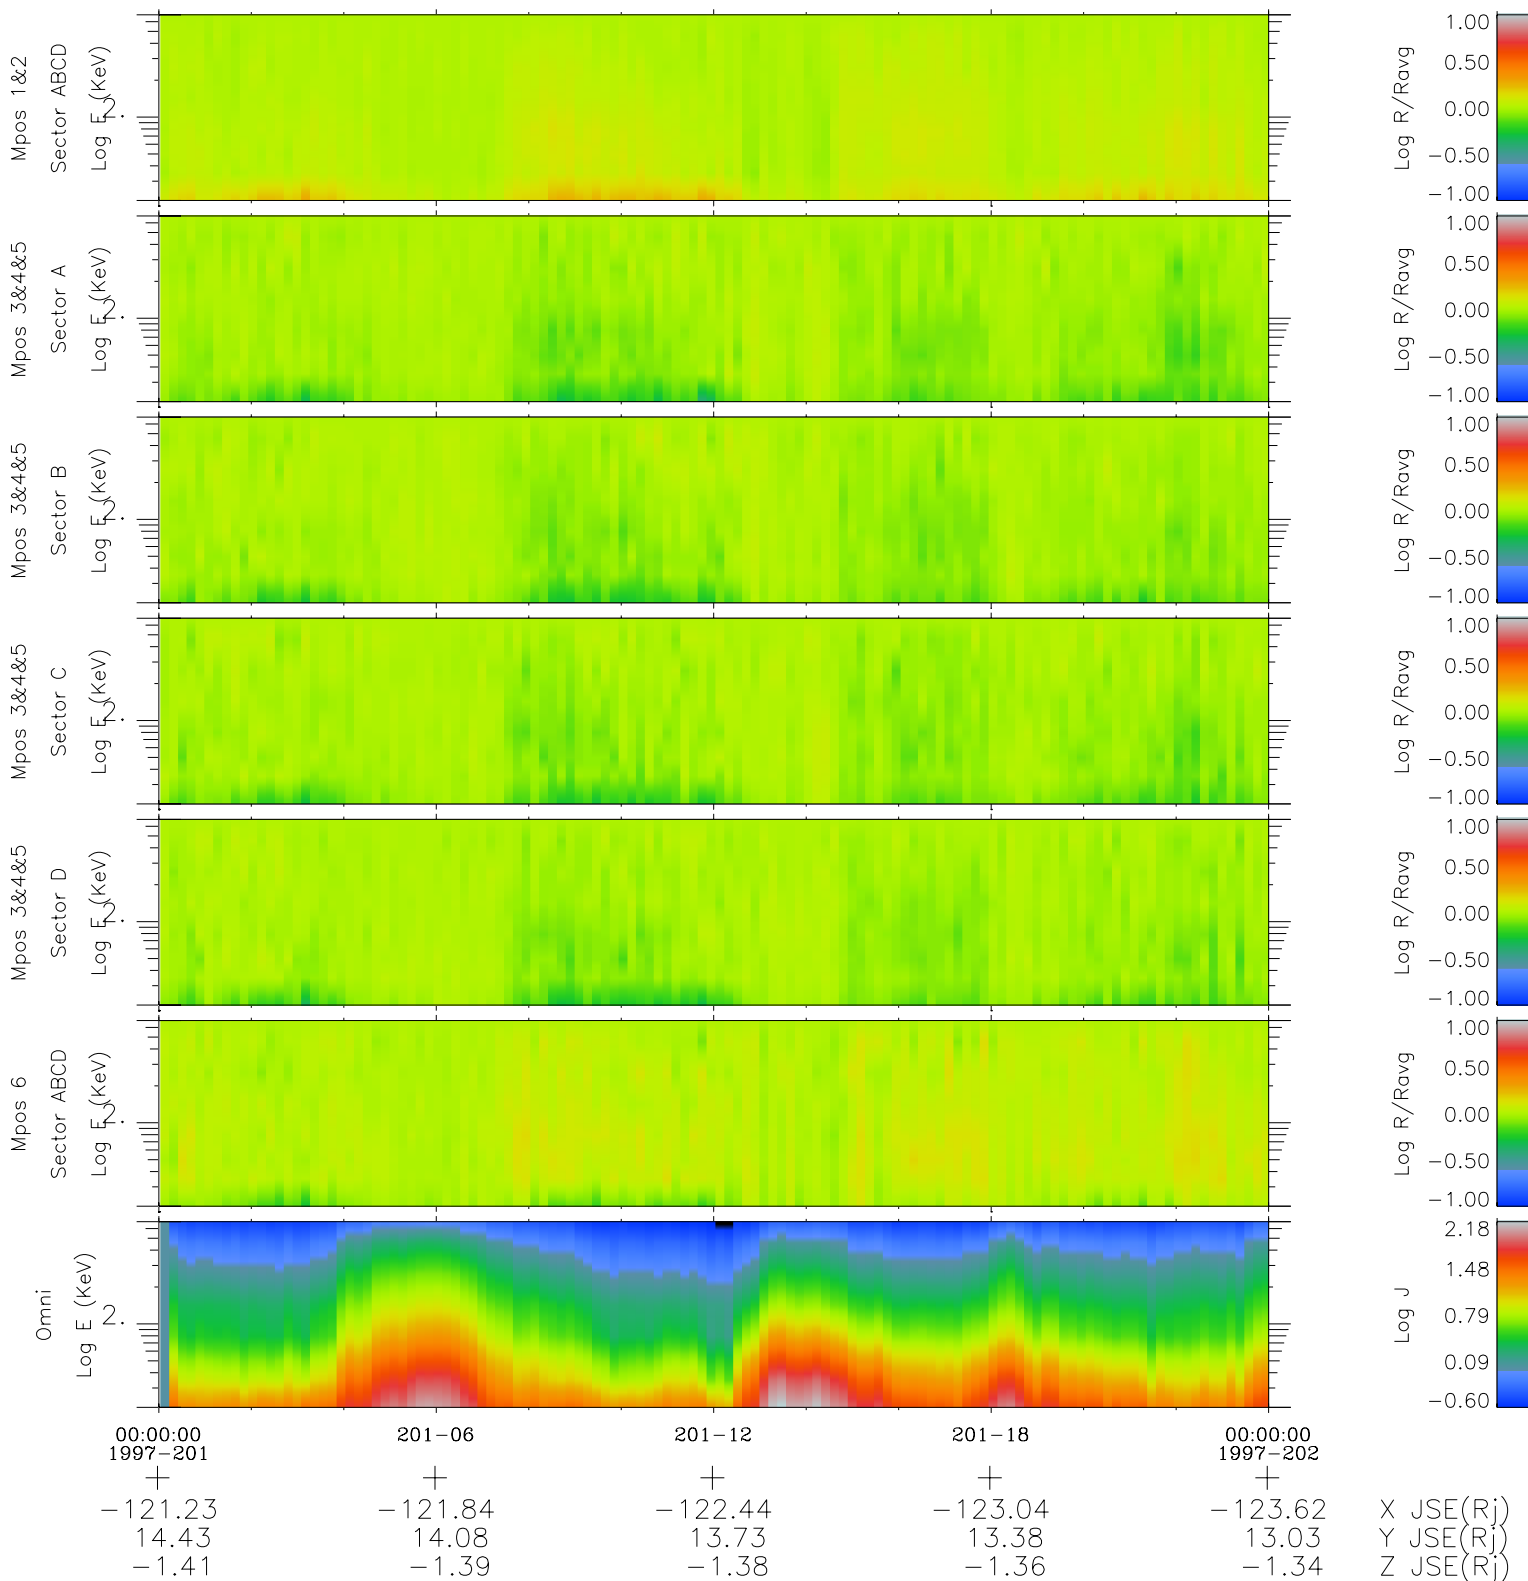

Galileo EPD Real Time R6 Electrons Spectra 97201

Software Version: RTSPEC_R6 V 1.20
 Data Production: 06-03-00
 Plot Production: Sat Sep 15 16:25:48 2001
 Color File: wondr3
 Geofactor File: 1.1

- ◇ = Jupiter look direction
- = Corotation look direction