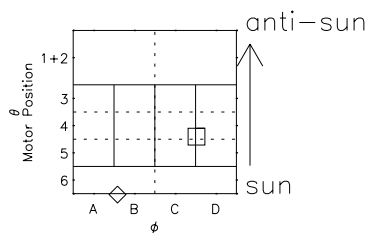

Galileo EPD Real Time R6 Electrons Spectra 97201

Software Version: RTSPEC_R6 V 1.20
 Data Production: 06-03-00
 Plot Production: Sat Sep 15 16:25:48 2001
 Color File: wondr3
 Geofactor File: 1.1

- ◇ = Jupiter look direction
- = Corotation look direction