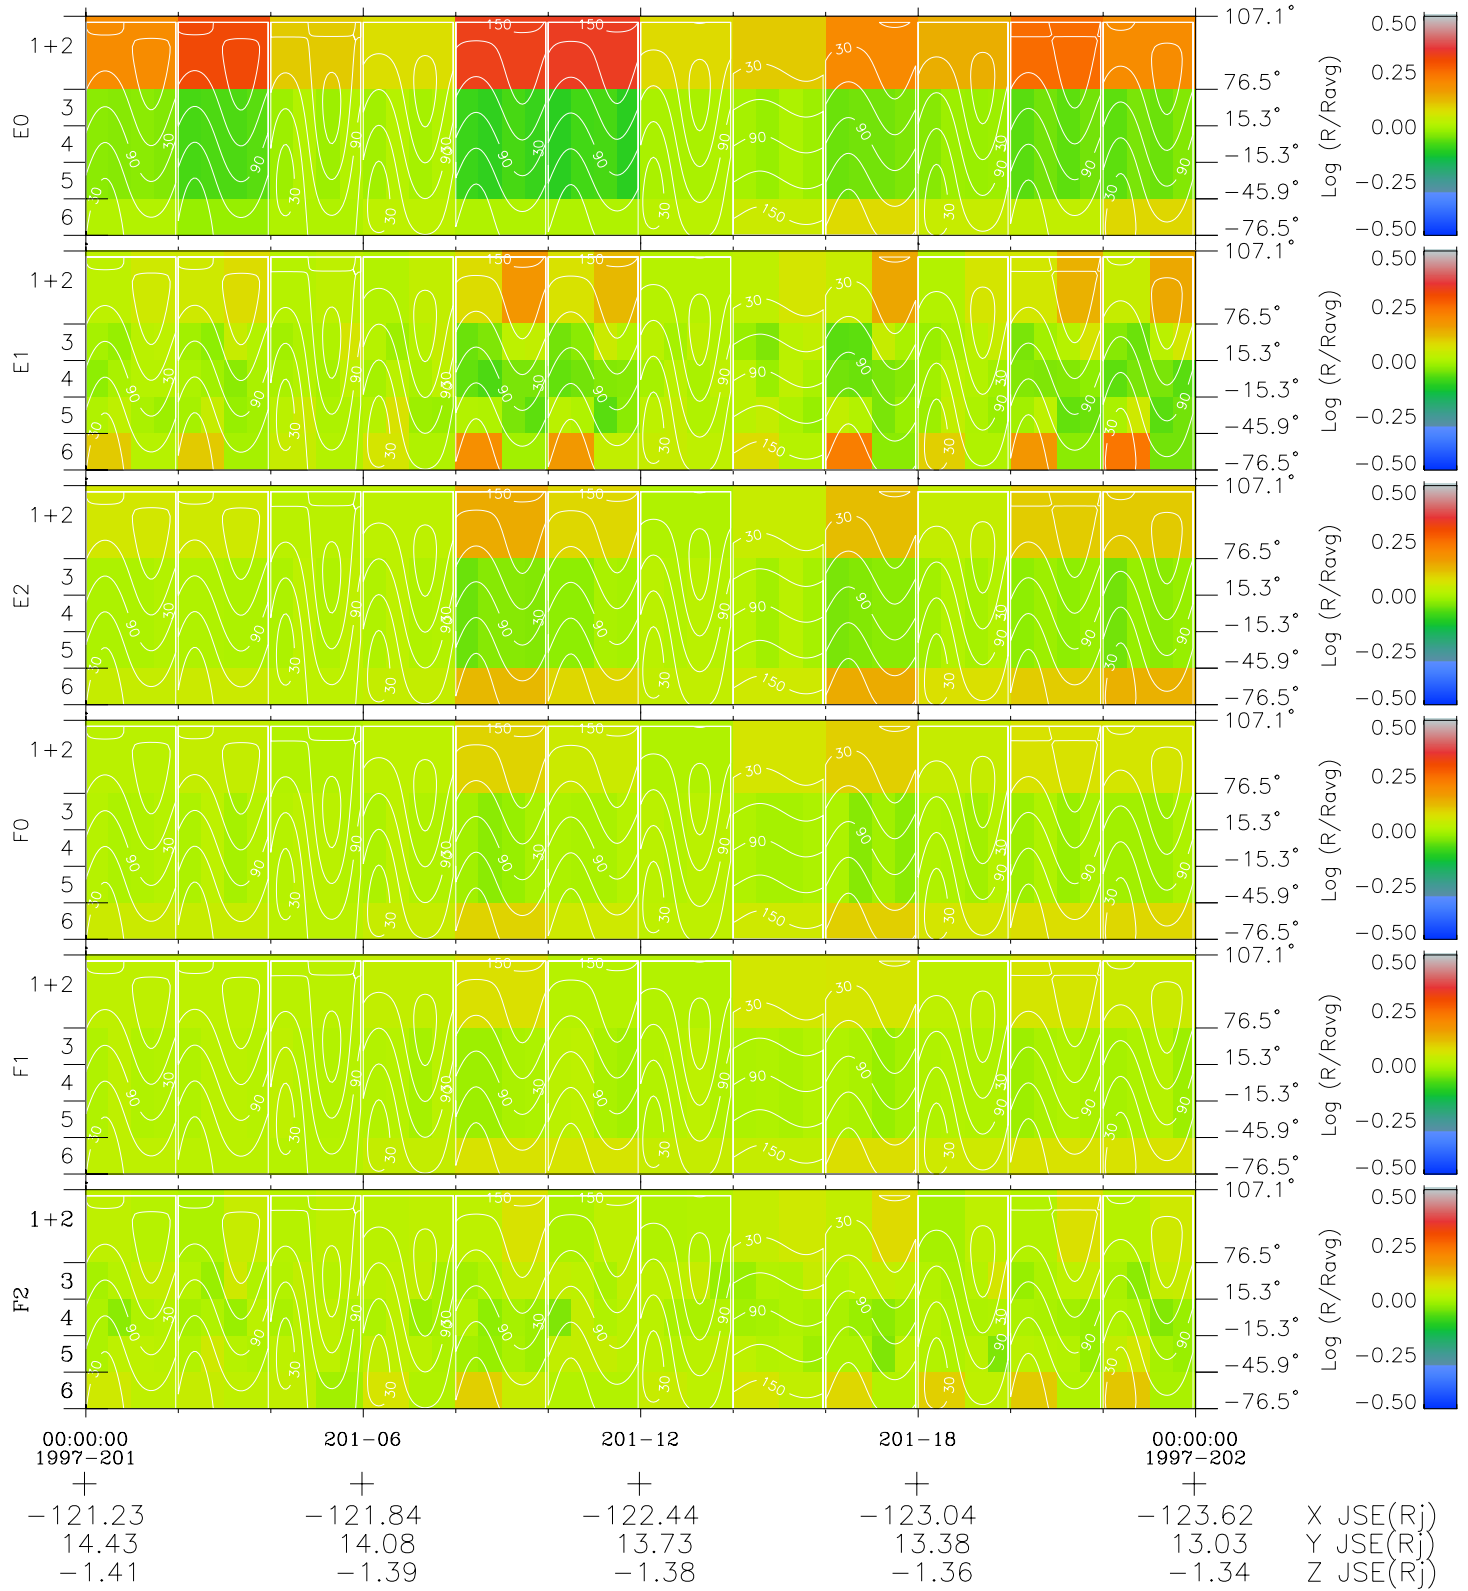

# Galileo EPD Real Time All-Sky Anisotropies 97201

Software Version: RTSKY\_MEAN V 1.20  
 Data Production: 06-03-00  
 Plot Production: Sat Sep 15 16:26:09 2001  
 Color File: wondr3  
 Geofactor File: 1.1

- ◇ = Jupiter look direction
- = Corotation look direction