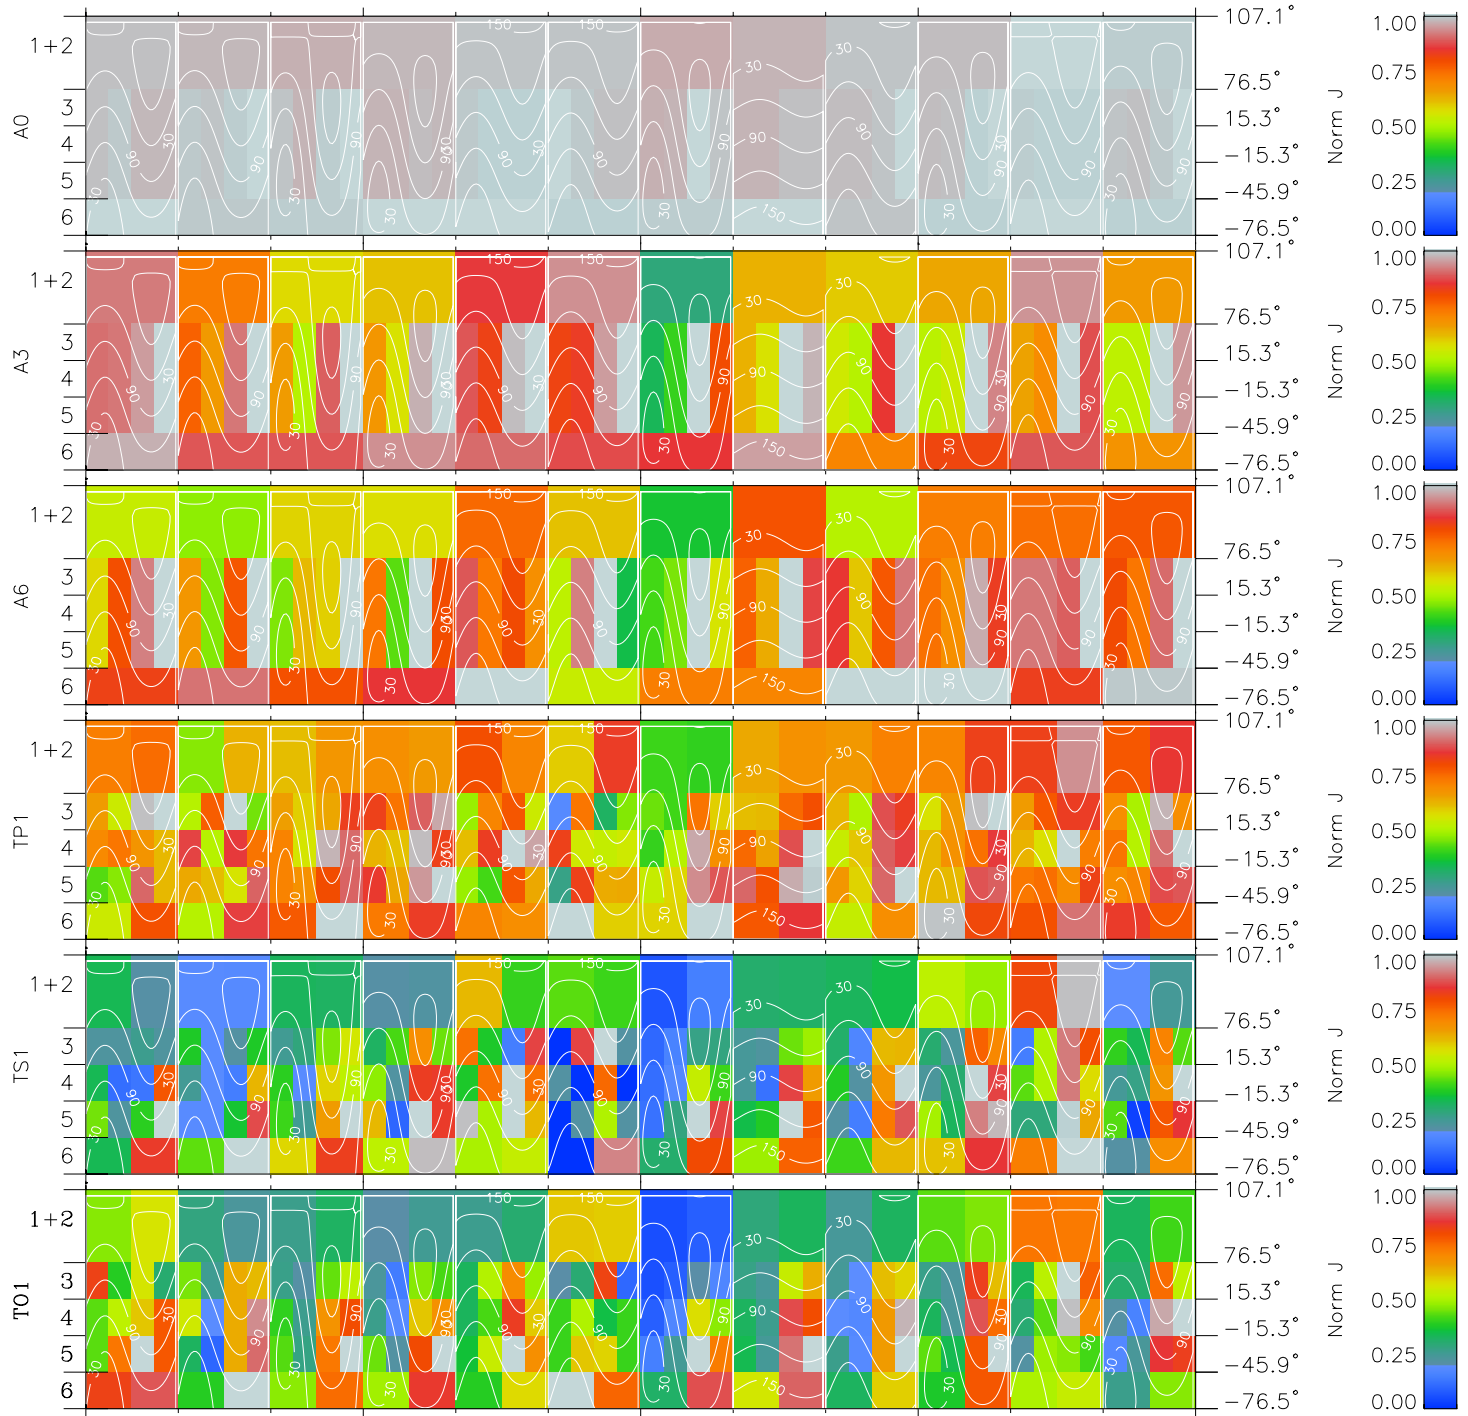

Galileo EPD Real Time All-Sky Anisotropies 97201

Software Version: RTSKY_NORM V 1.20
 Data Production: 06-03-00
 Plot Production: Sat Sep 15 16:26:33 2001
 Color File: wondr3
 Geofactor File: 1.1

00:00:00 1997-201	201-06	201-12	201-18	00:00:00 1997-202	X JSE(R _j)	Y JSE(R _j)	Z JSE(R _j)
+ -121.23 14.43 -1.41	+ -121.84 14.08 -1.39	+ -122.44 13.73 -1.38	+ -123.04 13.38 -1.36	+ -123.62 13.03 -1.34			

◇ = Jupiter look direction
 □ = Corotation look direction