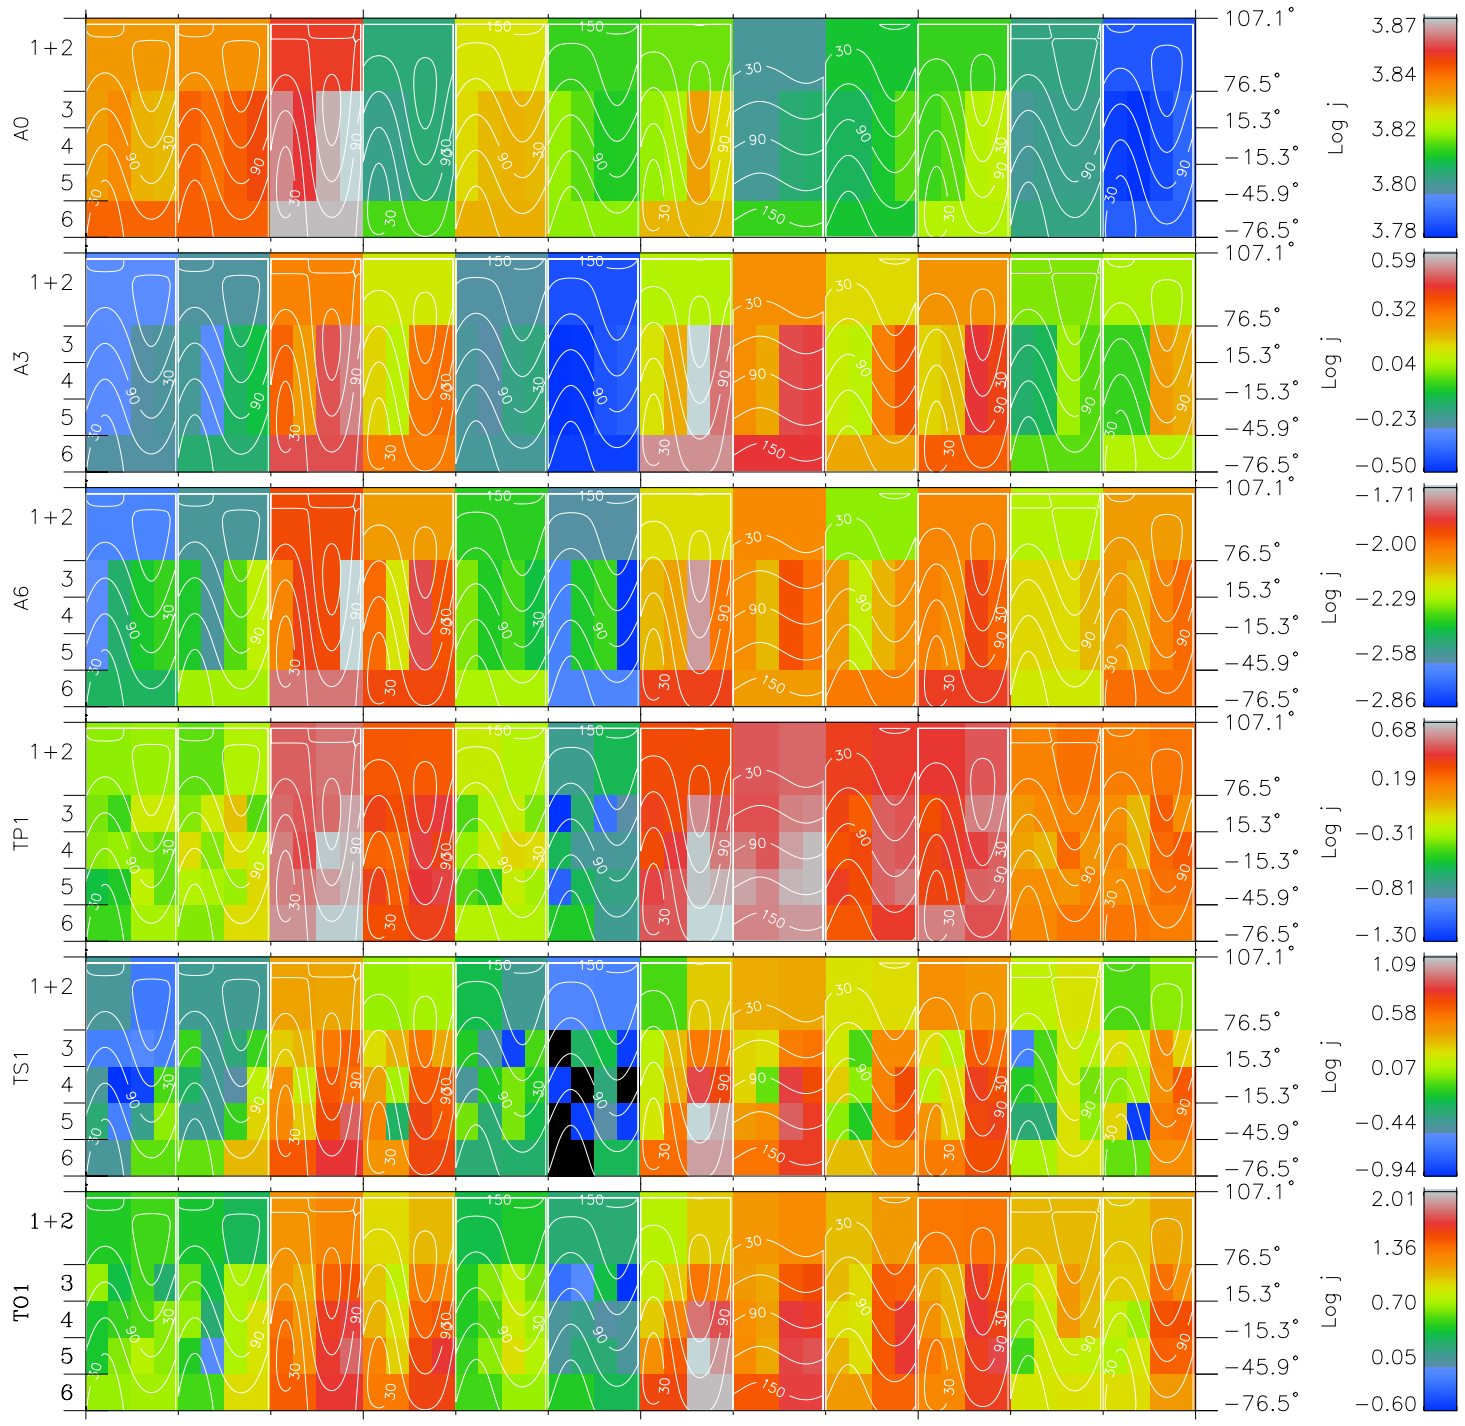

# Galileo EPD Real Time All-Sky Anisotropies 97201

Software Version: RTSKY\_FLUX V 1.20  
 Data Production: 06-03-00  
 Plot Production: Sat Sep 15 16:26:18 2001  
 Color File: wondr3  
 Geofactor File: 1.1

00:00:00 1997-201	201-06	201-12	201-18	00:00:00 1997-202	X JSE(R <sub>j</sub> )
+ -121.23 14.43 -1.41	+ -121.84 14.08 -1.39	+ -122.44 13.73 -1.38	+ -123.04 13.38 -1.36	+ -123.62 13.03 -1.34	Y JSE(R <sub>j</sub> )
					Z JSE(R <sub>j</sub> )

◇ = Jupiter look direction  
 □ = Corotation look direction