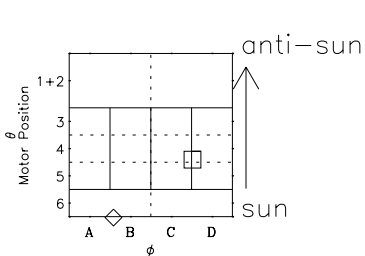

# Galileo EPD Real-Time Omni 97201

Software Version: RTLINE\_OMNI V 1.20  
Data Production: 06-03-00  
Plot Production: Sat Sep 15 16:27:59 2001

◇ = Jupiter look direction  
□ = Corotation look direction