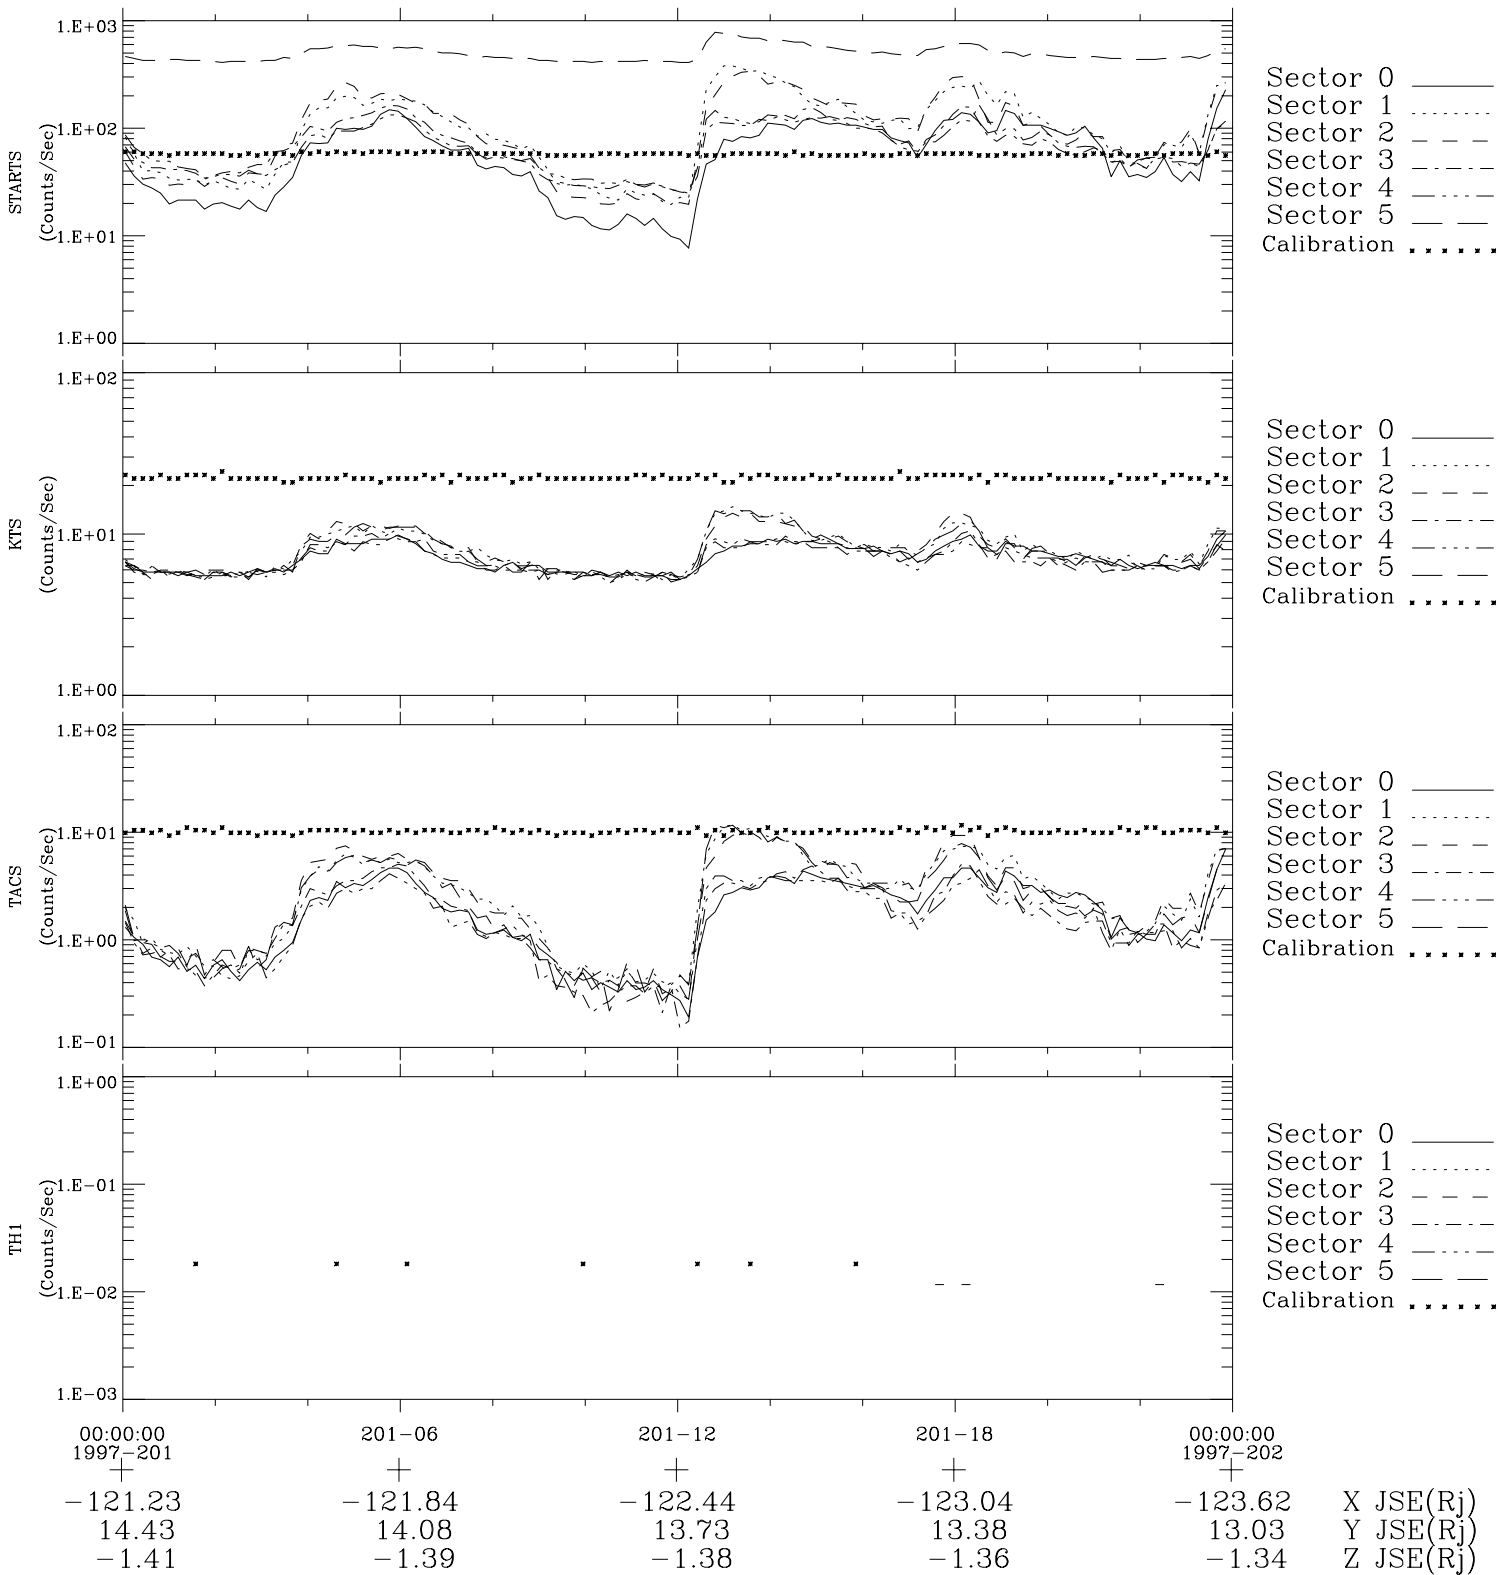

Galileo EPD Real-Time Six-Sector 97201

Software Version: RTLINE_R6 V 1.20
Data Production: 06-03-00
Plot Production: Sat Sep 15 16:28:08 2001

◇ = Jupiter look direction
□ = Corotation look direction