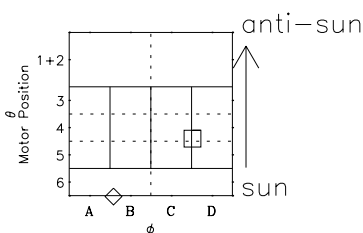

Galileo EPD Real-Time Six-Sector 97201

Software Version: RTLINE_R6 V 1.20
Data Production: 06-03-00
Plot Production: Sat Sep 15 16:28:08 2001

◇ = Jupiter look direction
□ = Corotation look direction