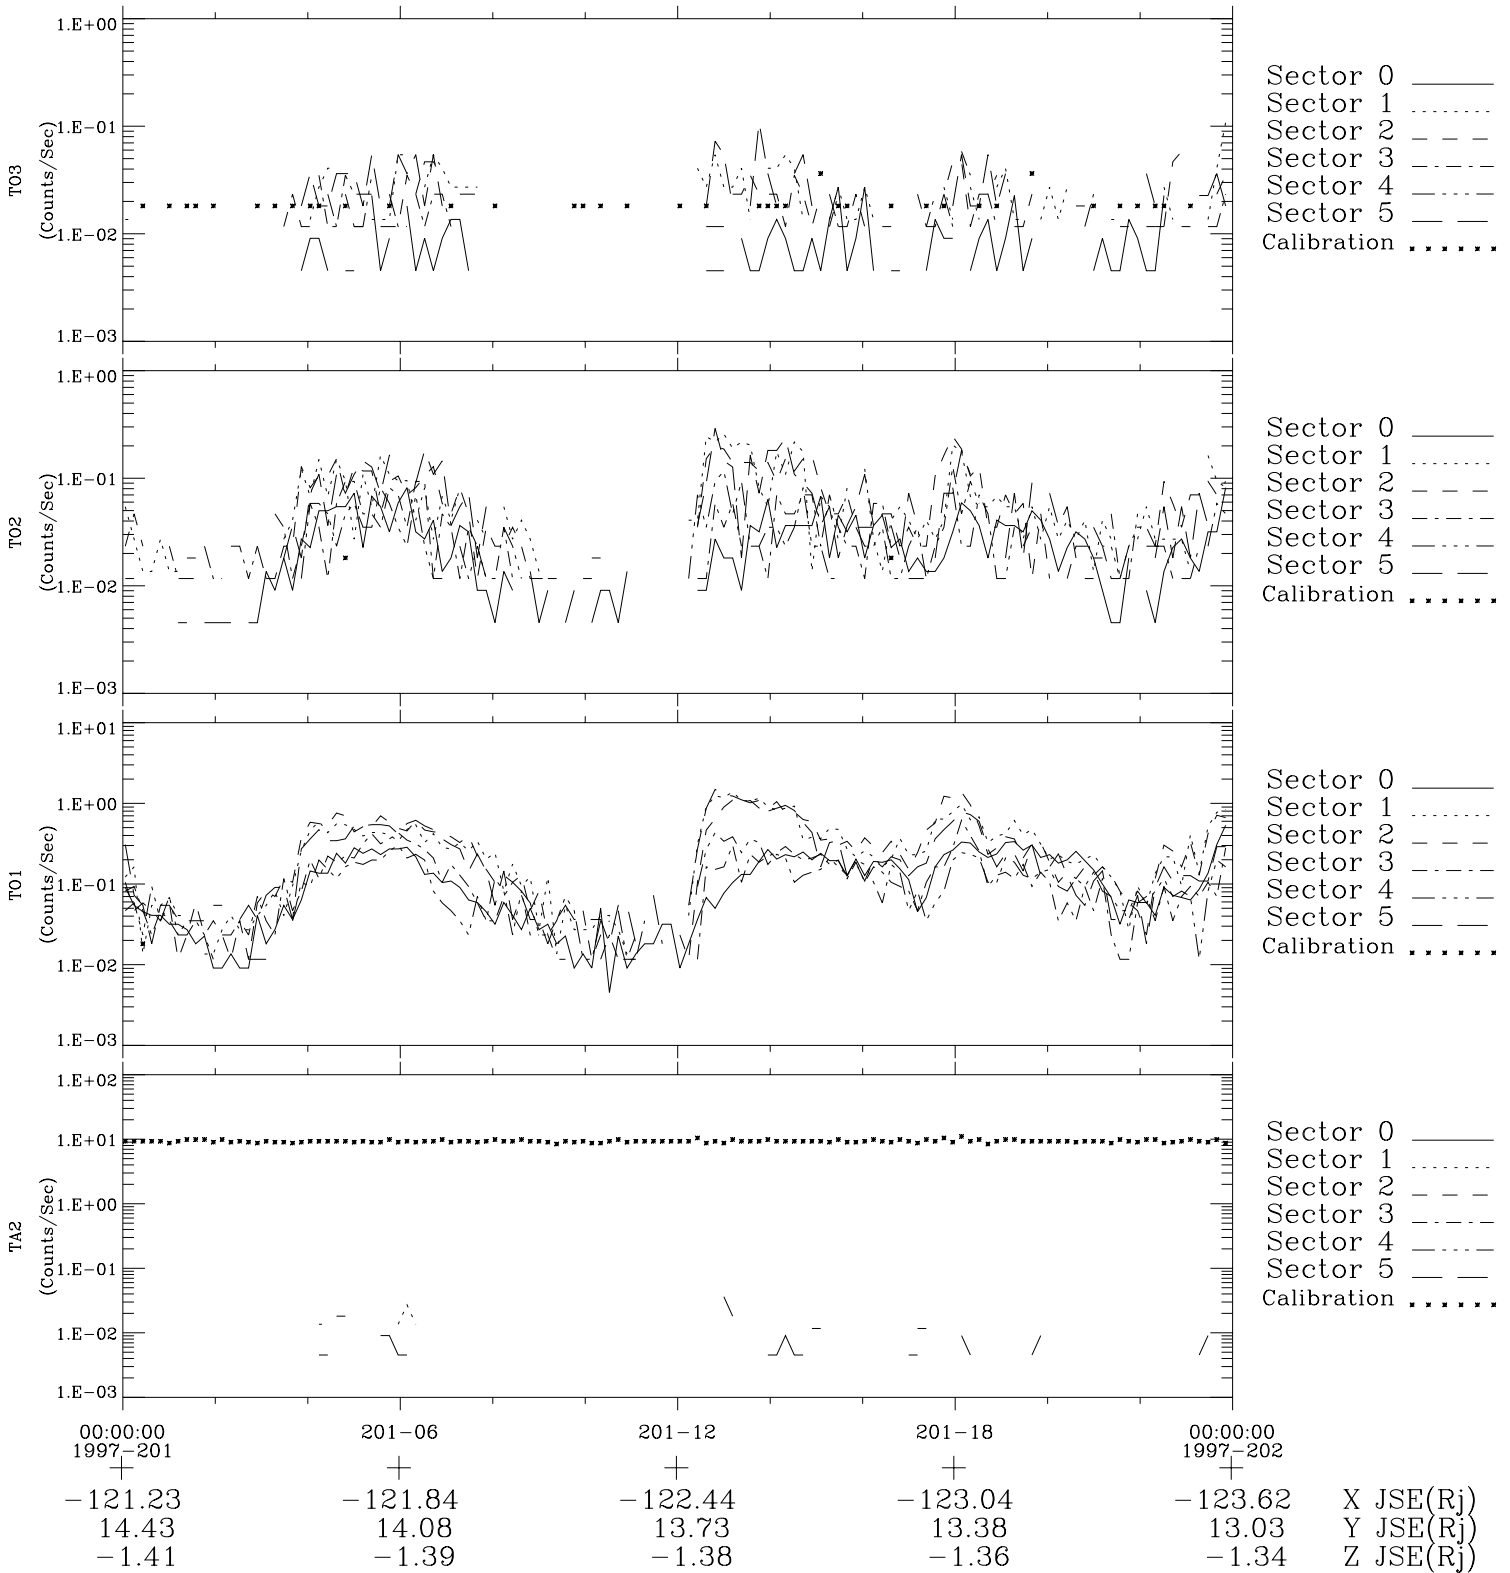

# Galileo EPD Real-Time Six-Sector 97201

Software Version: RTLINE\_R6 V 1.20  
Data Production: 06-03-00  
Plot Production: Sat Sep 15 16:28:07 2001

◇ = Jupiter look direction  
□ = Corotation look direction