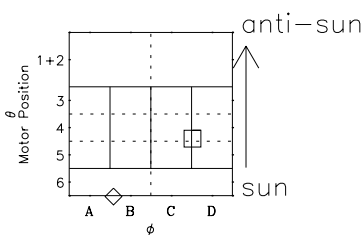

# Galileo EPD Real-Time Six-Sector 97201

Software Version: RTLINE\_R6 V 1.20  
Data Production: 06-03-00  
Plot Production: Sat Sep 15 16:28:07 2001

◇ = Jupiter look direction  
□ = Corotation look direction