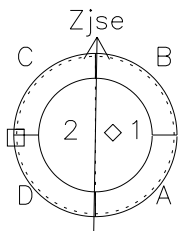

# Galileo EPD Real-Time Six-Sector 97201

Software Version: RTLINE\_R6 V 1.20  
Data Production: 06-03-00  
Plot Production: Sat Sep 15 16:28:07 2001

◇ = Jupiter look direction  
□ = Corotation look direction