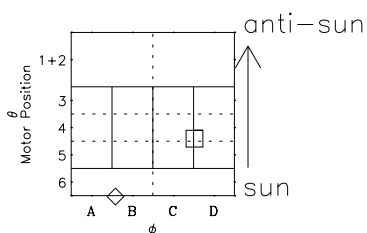

Galileo EPD Real-Time Six-Sector 97201

Software Version: RTLINE_R6 V 1.20
Data Production: 06-03-00
Plot Production: Sat Sep 15 16:28:06 2001

◇ = Jupiter look direction
□ = Corotation look direction