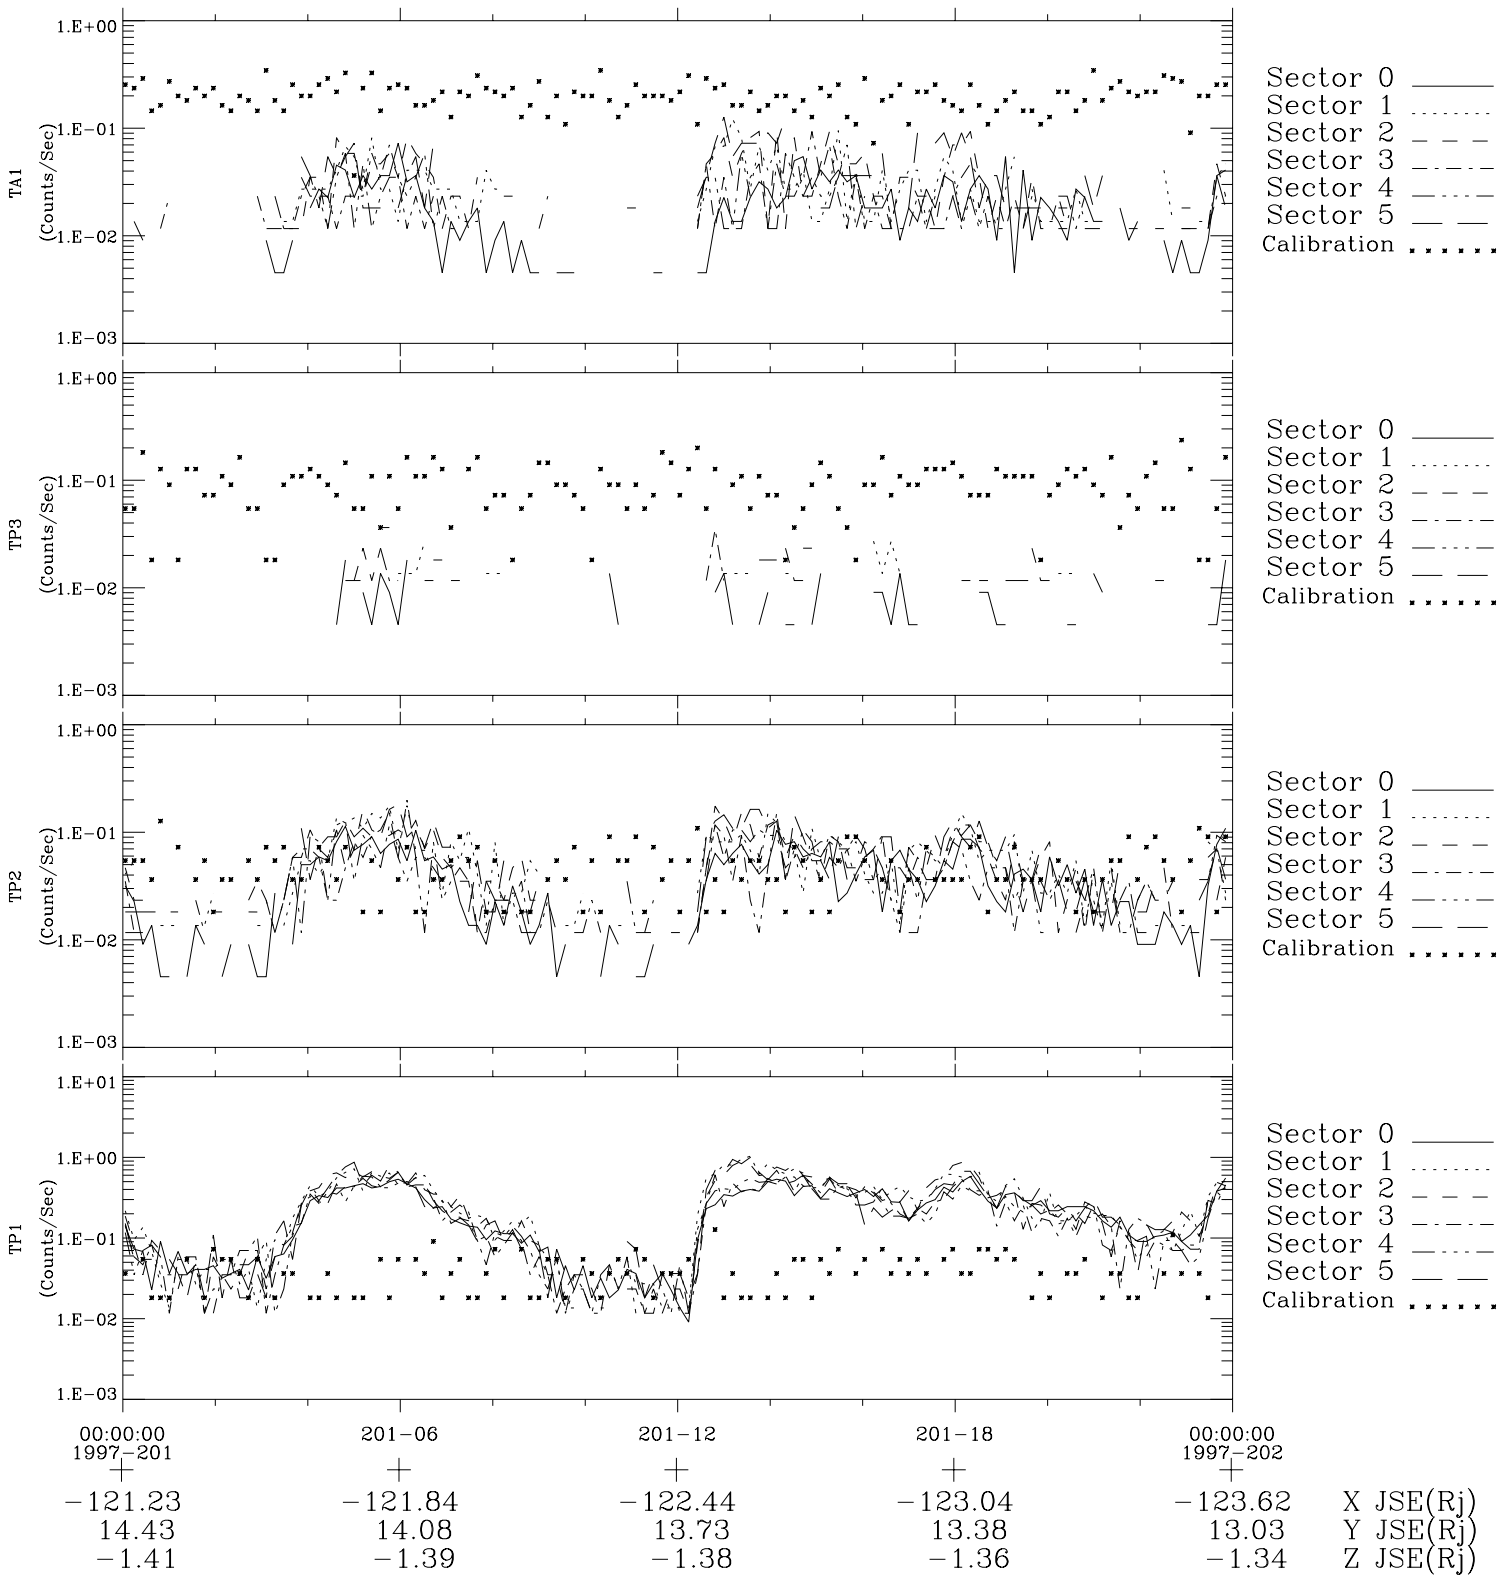

Galileo EPD Real-Time Six-Sector 97201

Software Version: RTLINE_R6 V 1.20
Data Production: 06-03-00
Plot Production: Sat Sep 15 16:28:06 2001

◇ = Jupiter look direction
□ = Corotation look direction