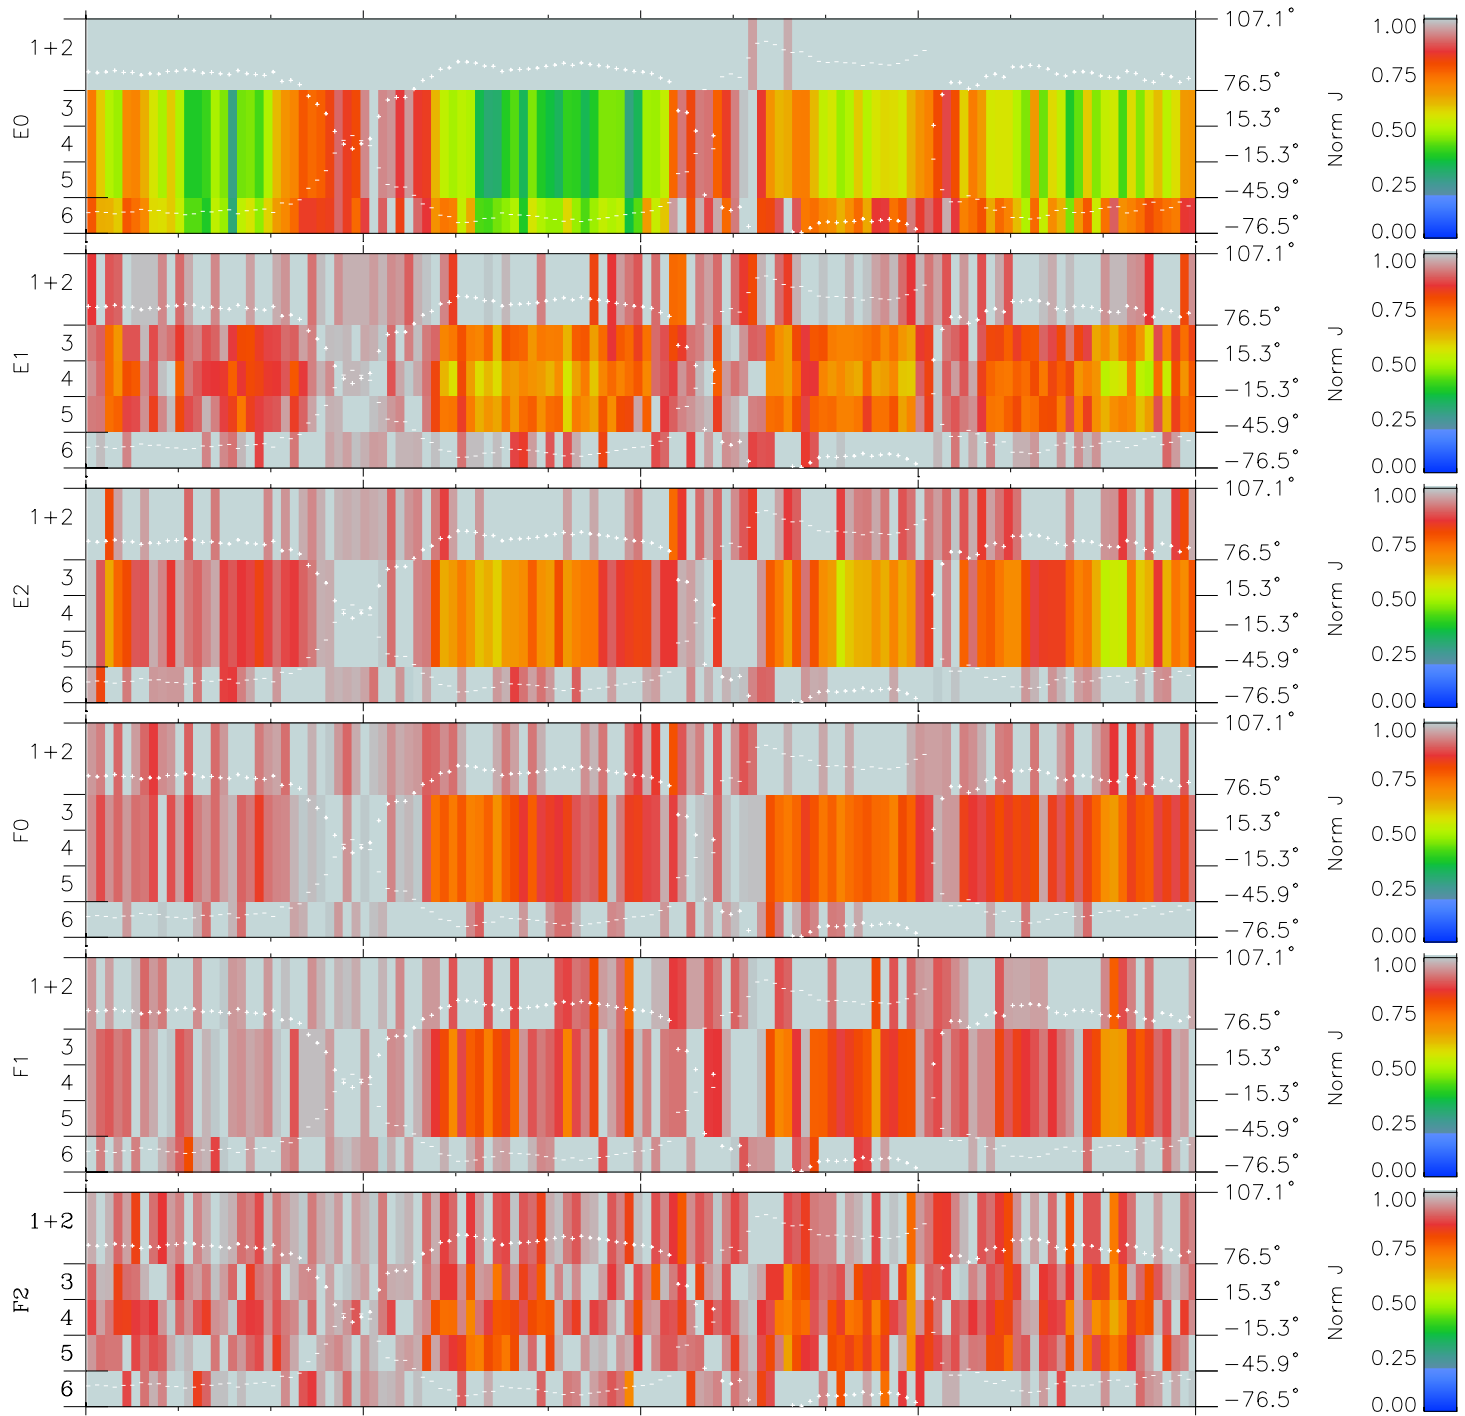

Galileo EPD Real Elevation Anisotropies 97201

Software Version: RTELEV_NORM V 1.20
 Data Production: 06-03-00
 Plot Production: Sat Sep 15 16:27:18 2001
 Color File: wondr3
 Geofactor File: 1.1

00:00:00 1997-2001	201-06	201-12	201-18	00:00:00 1997-2002	
+	+	+	+	+	
-121.23	-121.84	-122.44	-123.04	-123.62	X JSE(R _j)
14.43	14.08	13.73	13.38	13.03	Y JSE(R _j)
-1.41	-1.39	-1.38	-1.36	-1.34	Z JSE(R _j)

- ◇ = Jupiter look direction
- = Corotation look direction