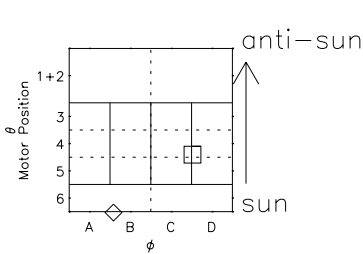

Galileo EPD Real Elevation Anisotropies 97201

Software Version: RTELEV_NORM V 1.20
 Data Production: 06-03-00
 Plot Production: Sat Sep 15 16:27:18 2001
 Color File: wondr3
 Geofactor File: 1.1

00:00:00 1997-2001	201-06	201-12	201-18	00:00:00 1997-2002	
+	+	+	+	+	
-121.23	-121.84	-122.44	-123.04	-123.62	X JSE(R _j)
14.43	14.08	13.73	13.38	13.03	Y JSE(R _j)
-1.41	-1.39	-1.38	-1.36	-1.34	Z JSE(R _j)

- ◇ = Jupiter look direction
- = Corotation look direction