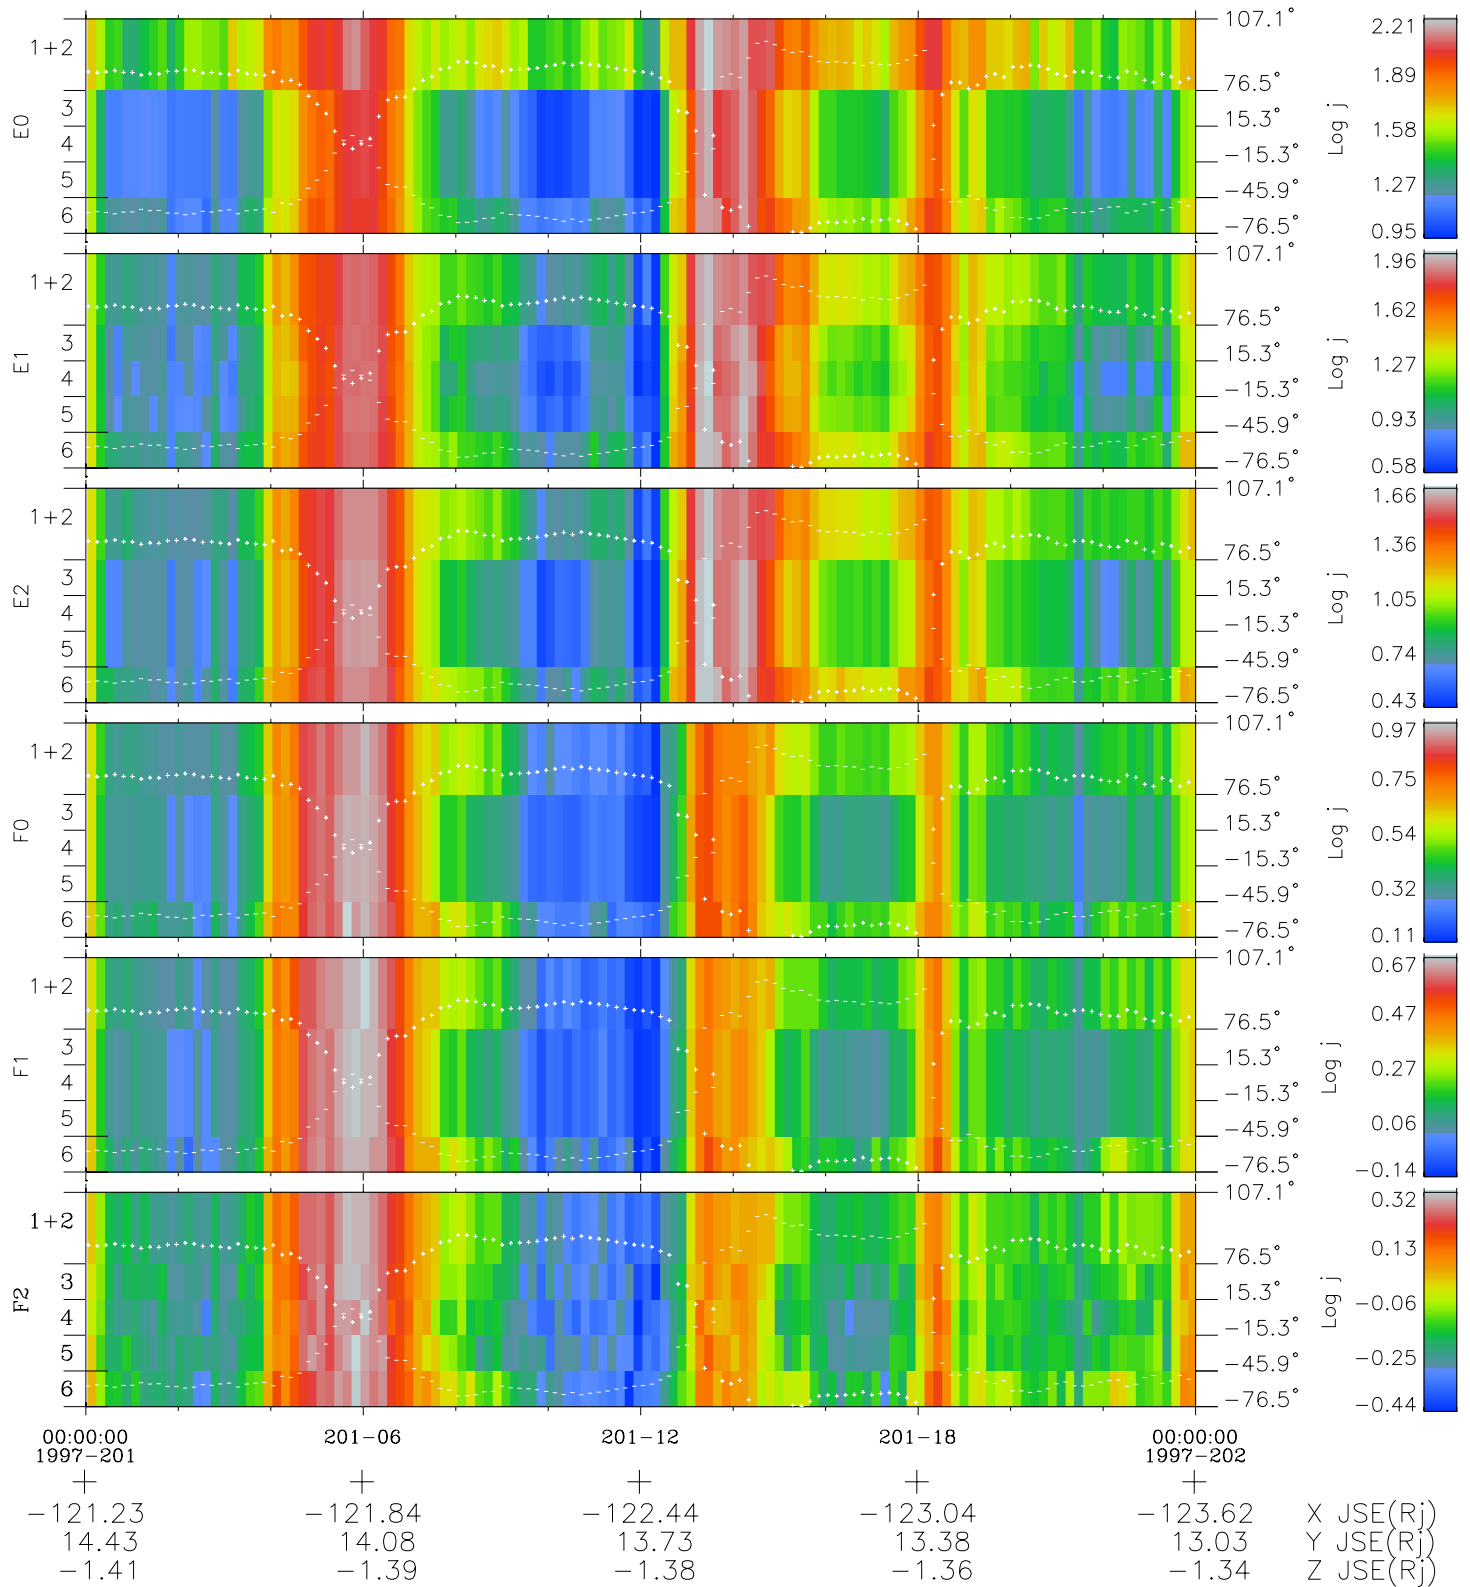

# Galileo EPD Real Elevation Anisotropies 97201

Software Version: RTELEV\_FLUX V 1.20  
Data Production: 06-03-00  
Plot Production: Sat Sep 15 16:27:06 2001  
Color File: wondr3  
Geofactor File: 1.1

- ◇ = Jupiter look direction
- = Corotation look direction