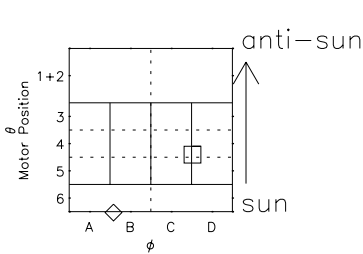

Galileo EPD Real Elevation Anisotropies 97201

Software Version: RTELEV_MEAN V 1.20
 Data Production: 06-03-00
 Plot Production: Sat Sep 15 16:26:47 2001
 Color File: wondr3
 Geofactor File: 1.1

00:00:00 1997-201	201-06	201-12	201-18	00:00:00 1997-202	
+	+	+	+	+	
-121.23	-121.84	-122.44	-123.04	-123.62	X JSE(R_j)
14.43	14.08	13.73	13.38	13.03	Y JSE(R_j)
-1.41	-1.39	-1.38	-1.36	-1.34	Z JSE(R_j)

- ◇ = Jupiter look direction
- = Corotation look direction