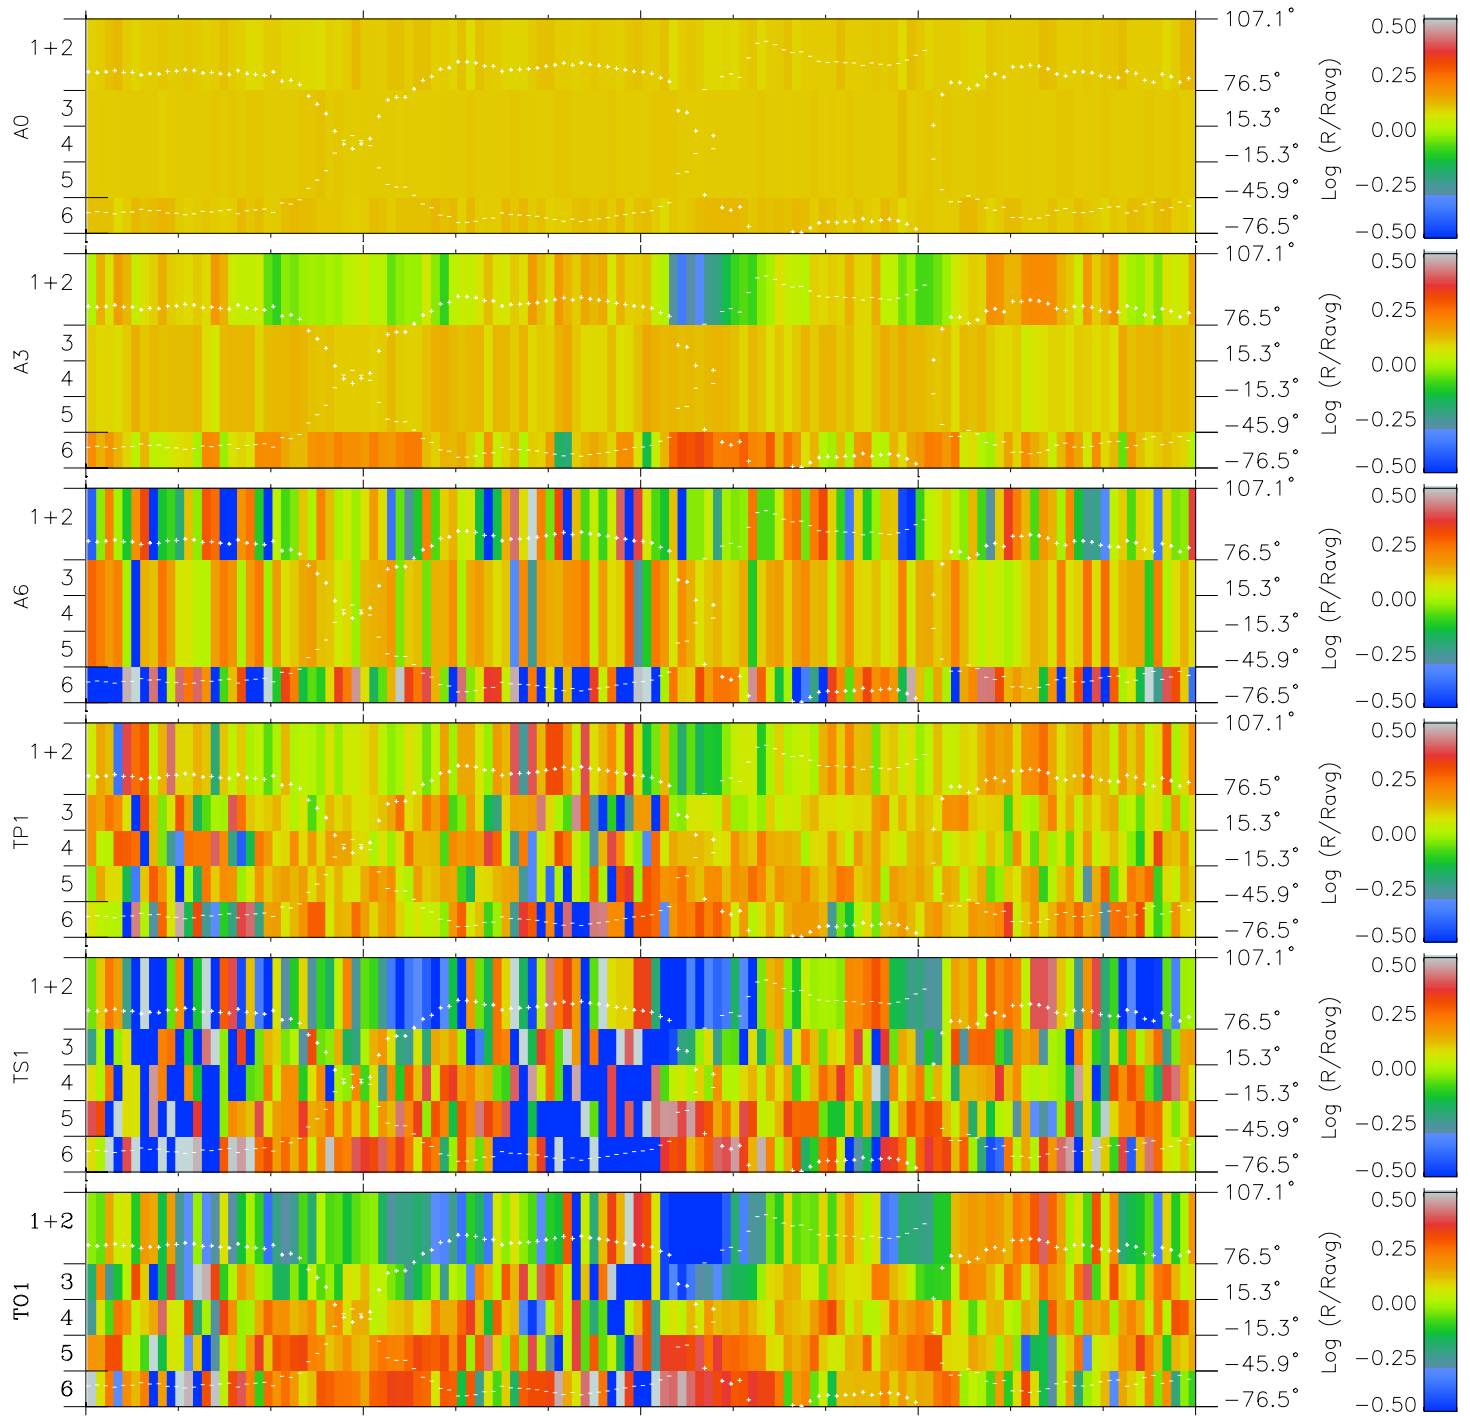

Galileo EPD Real Elevation Anisotropies 97201

Software Version: RTELEV_MEAN V 1.20
 Data Production: 06-03-00
 Plot Production: Sat Sep 15 16:26:47 2001
 Color File: wondr3
 Geofactor File: 1.1

00:00:00 1997-201	201-06	201-12	201-18	00:00:00 1997-202	
+	+	+	+	+	
-121.23	-121.84	-122.44	-123.04	-123.62	X JSE(R_j)
14.43	14.08	13.73	13.38	13.03	Y JSE(R_j)
-1.41	-1.39	-1.38	-1.36	-1.34	Z JSE(R_j)

- ◇ = Jupiter look direction
- = Corotation look direction