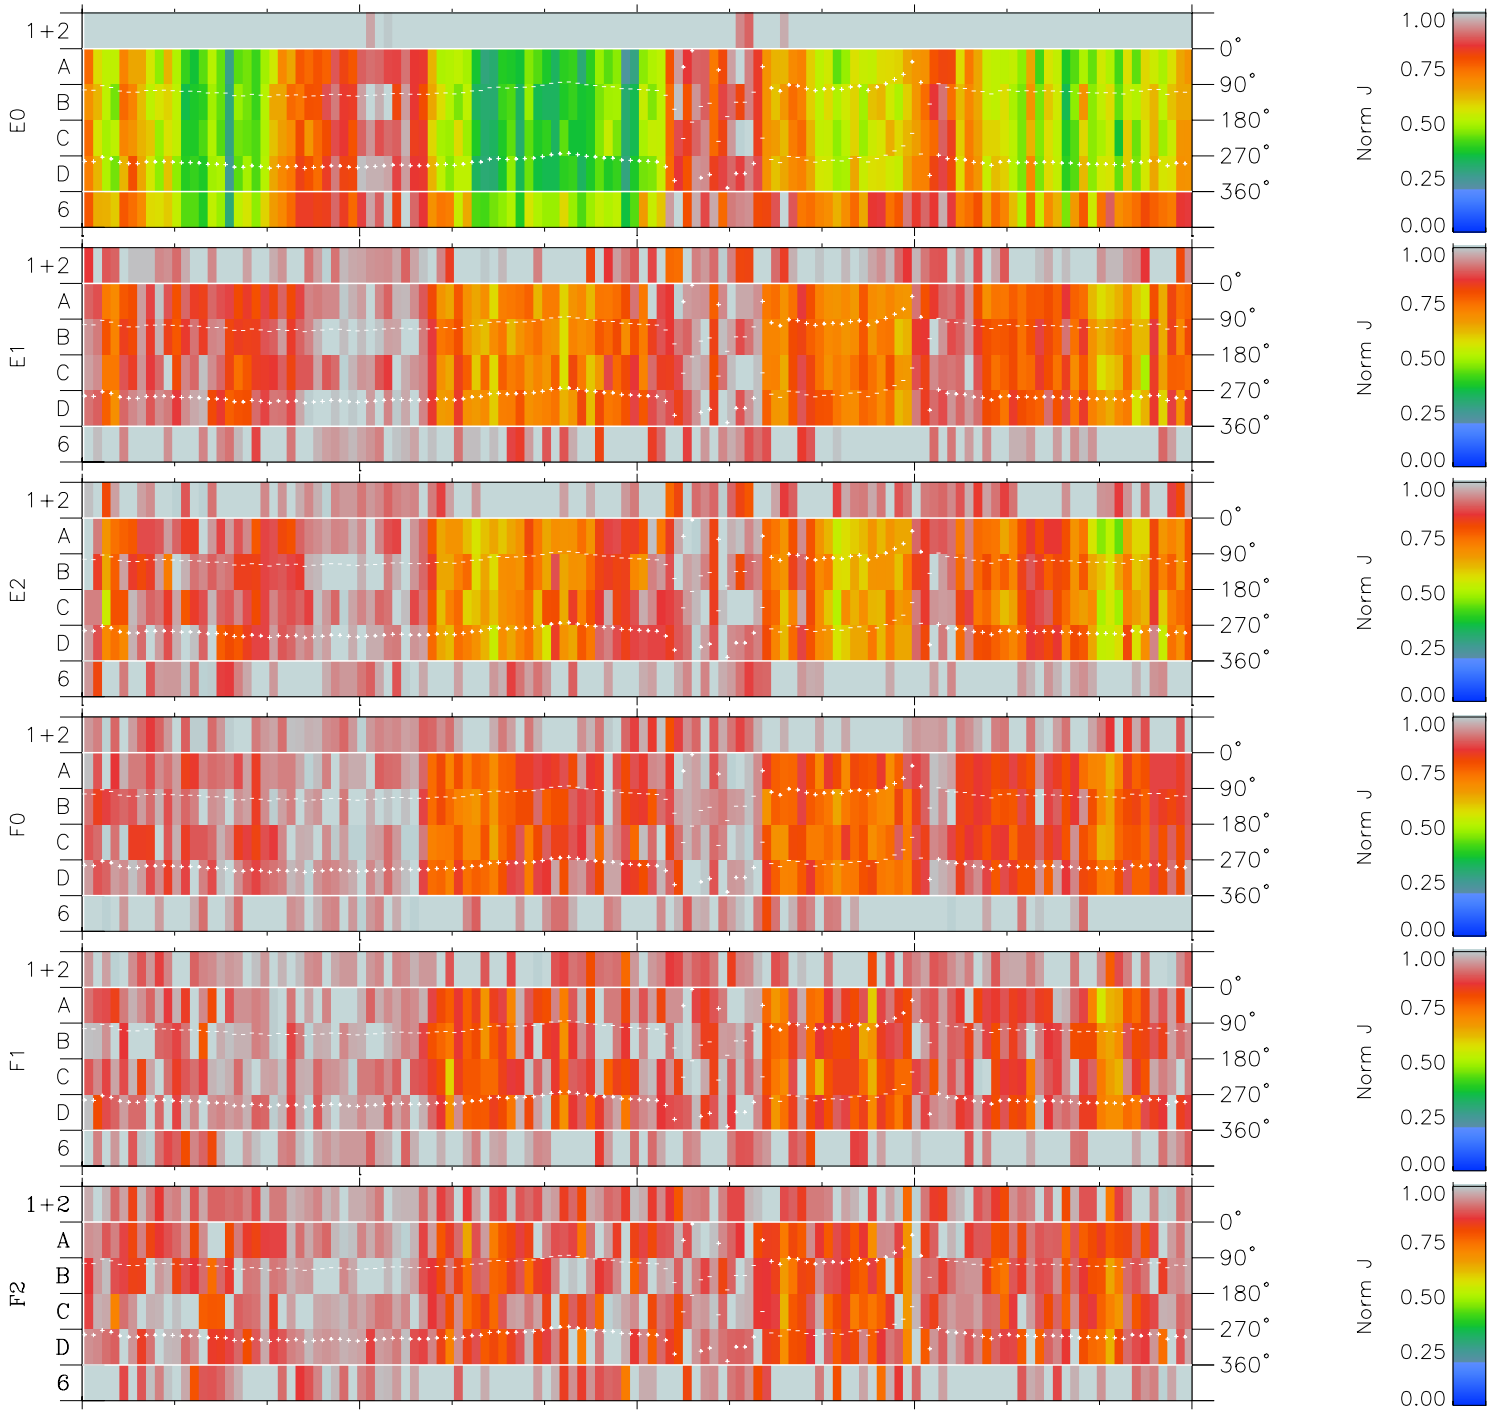

Galileo EPD Real Time Azimuth Anisotropies 97201

Software Version: RTAZIM_NORM V 1.20
 Data Production: 06-03-00
 Plot Production: Sat Sep 15 16:27:54 2001
 Color File: wondr3
 Geofactor File: 1.1

00:00:00 1997-201	201-06	201-12	201-18	00:00:00 1997-202	
+	+	+	+	+	X JSE(R _j)
-121.23	-121.84	-122.44	-123.04	-123.62	Y JSE(R _j)
14.43	14.08	13.73	13.38	13.03	Z JSE(R _j)
-1.41	-1.39	-1.38	-1.36	-1.34	

◇ = Jupiter look direction
 □ = Corotation look direction