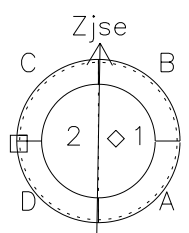

Galileo EPD Real Time Azimuth Anisotropies 97201

Software Version: RTAZIM_NORM V 1.20
 Data Production: 06-03-00
 Plot Production: Sat Sep 15 16:27:54 2001
 Color File: wondr3
 Geofactor File: 1.1

00:00:00 1997-201	201-06	201-12	201-18	00:00:00 1997-202	
+	+	+	+	+	X JSE(R _j)
-121.23	-121.84	-122.44	-123.04	-123.62	Y JSE(R _j)
14.43	14.08	13.73	13.38	13.03	Z JSE(R _j)
-1.41	-1.39	-1.38	-1.36	-1.34	

◇ = Jupiter look direction
 □ = Corotation look direction