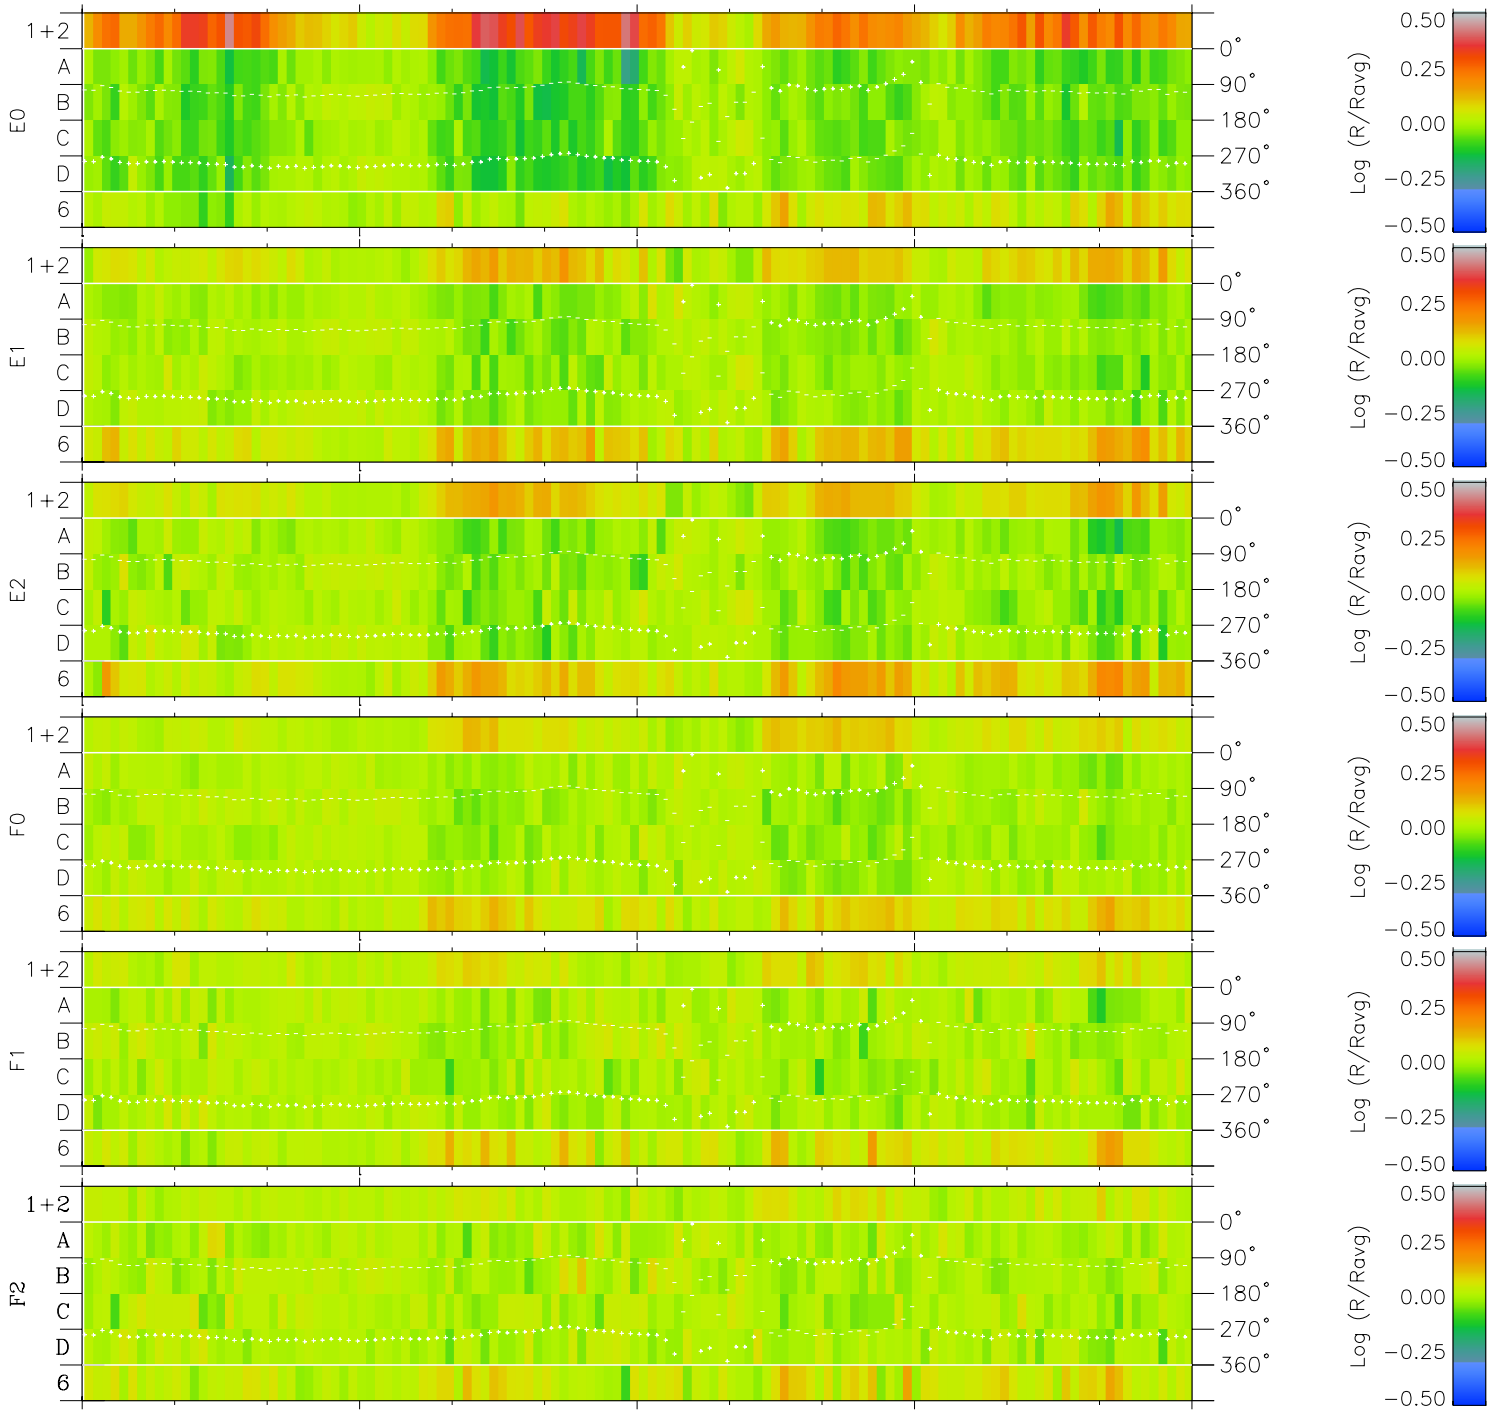

Galileo EPD Real Time Azimuth Anisotropies 97201

Software Version: RTAZIM_MEAN V 1.20
 Data Production: 06-03-00
 Plot Production: Sat Sep 15 16:27:30 2001
 Color File: wondr3
 Geofactor File: 1.1

00:00:00 1997-201	201-06	201-12	201-18	00:00:00 1997-202	
+	+	+	+	+	X JSE(R _j)
-121.23	-121.84	-122.44	-123.04	-123.62	Y JSE(R _j)
14.43	14.08	13.73	13.38	13.03	Z JSE(R _j)
-1.41	-1.39	-1.38	-1.36	-1.34	

◇ = Jupiter look direction
 □ = Corotation look direction