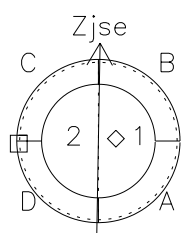

Galileo EPD Real Time Azimuth Anisotropies 97201

Software Version: RTAZIM_NORM V 1.20
 Data Production: 06-03-00
 Plot Production: Sat Sep 15 16:27:48 2001
 Color File: wondr3
 Geofactor File: 1.1

00:00:00 1997-201	201-06	201-12	201-18	00:00:00 1997-202	
+	+	+	+	+	X JSE(R _j)
-121.23	-121.84	-122.44	-123.04	-123.62	Y JSE(R _j)
14.43	14.08	13.73	13.38	13.03	Z JSE(R _j)
-1.41	-1.39	-1.38	-1.36	-1.34	

◇ = Jupiter look direction
 □ = Corotation look direction