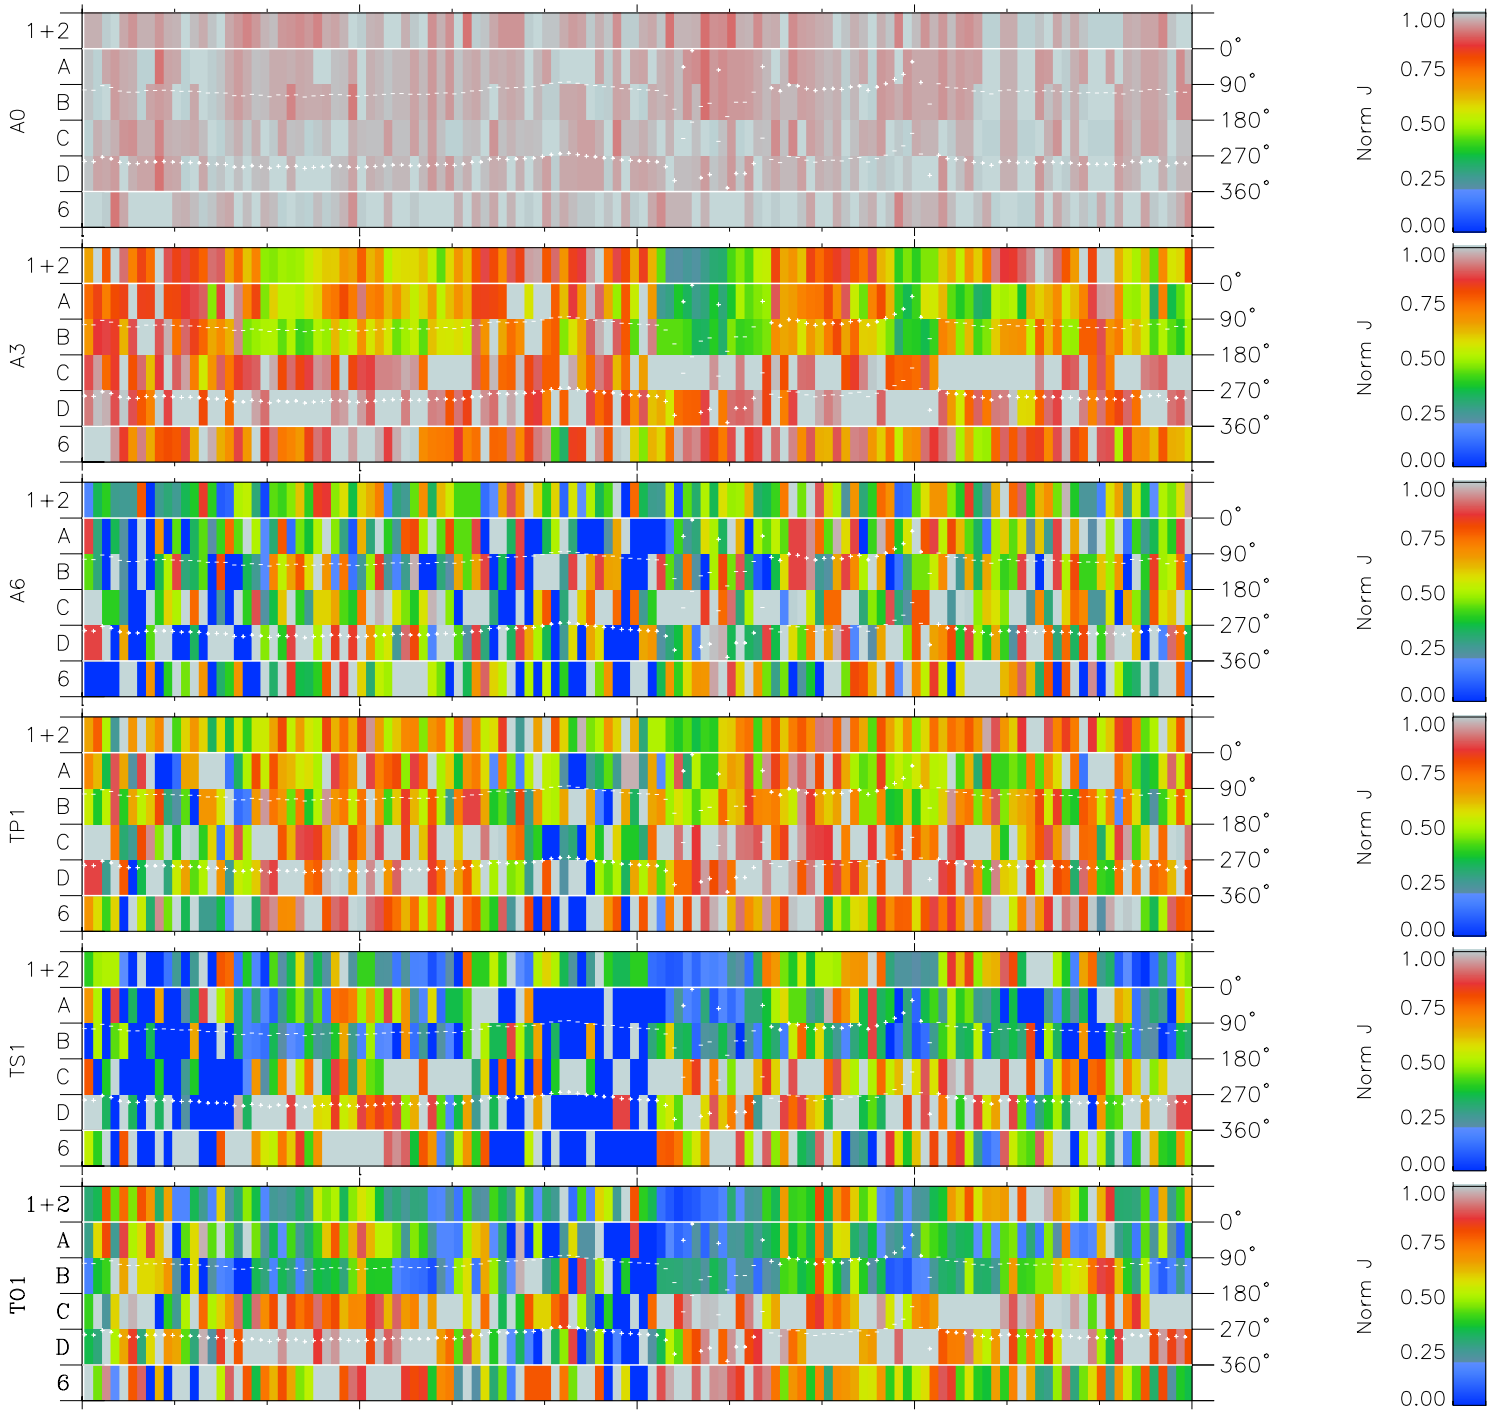

Galileo EPD Real Time Azimuth Anisotropies 97201

Software Version: RTAZIM_NORM V 1.20
 Data Production: 06-03-00
 Plot Production: Sat Sep 15 16:27:48 2001
 Color File: wondr3
 Geofactor File: 1.1

00:00:00 1997-201	201-06	201-12	201-18	00:00:00 1997-202	
+	+	+	+	+	X JSE(R _j)
-121.23	-121.84	-122.44	-123.04	-123.62	Y JSE(R _j)
14.43	14.08	13.73	13.38	13.03	Z JSE(R _j)
-1.41	-1.39	-1.38	-1.36	-1.34	

◇ = Jupiter look direction
 □ = Corotation look direction