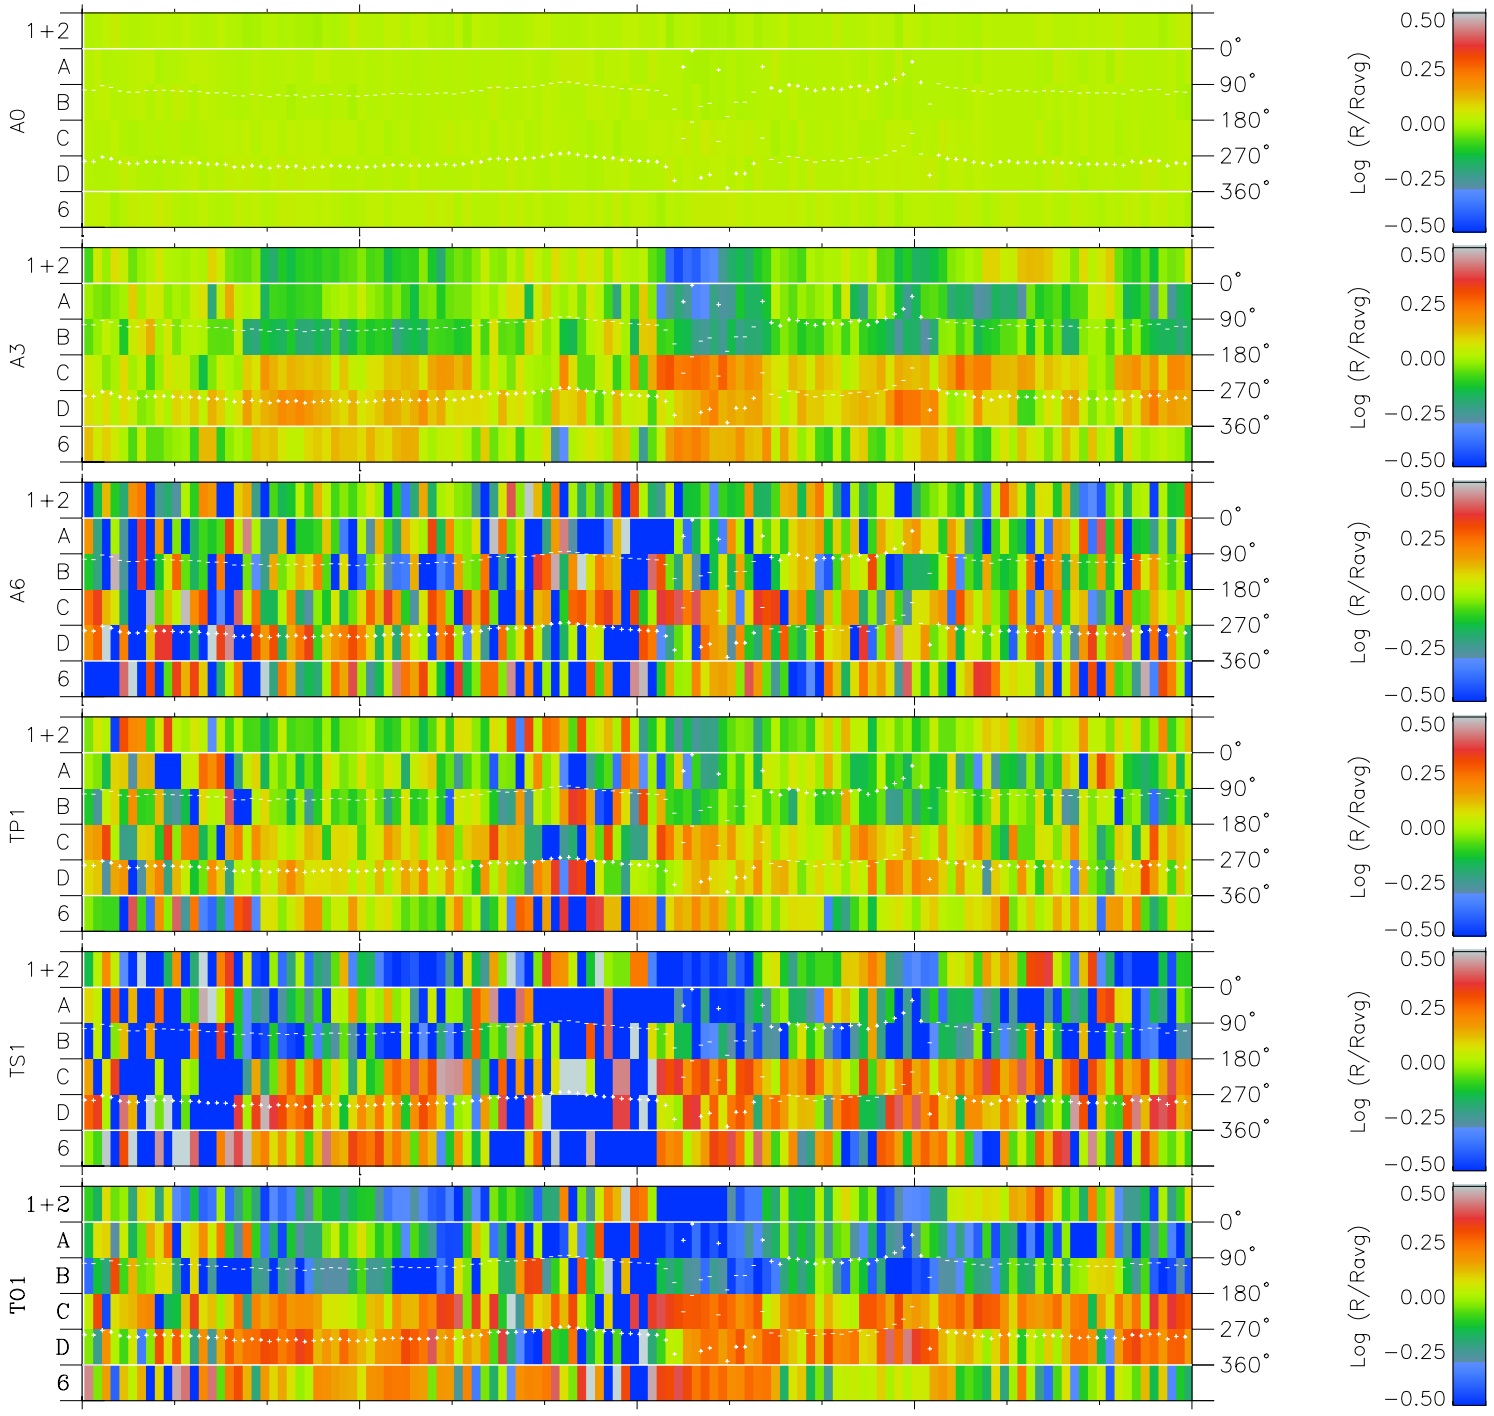

# Galileo EPD Real Time Azimuth Anisotropies 97201

Software Version: RTAZIM\_MEAN V 1.20  
 Data Production: 06-03-00  
 Plot Production: Sat Sep 15 16:27:24 2001  
 Color File: wondr3  
 Geofactor File: 1.1

+	+	+	+	+	X
-121.23	-121.84	-122.44	-123.04	-123.62	JSE( $R_j$ )
14.43	14.08	13.73	13.38	13.03	Y JSE( $R_j$ )
-1.41	-1.39	-1.38	-1.36	-1.34	Z JSE( $R_j$ )

- ◇ = Jupiter look direction
- = Corotation look direction