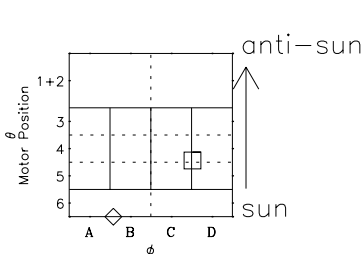

# Galileo EPD Real-Time Six-Sector 97200

Software Version: RTLINE\_R6 V 1.20  
Data Production: 06-03-00  
Plot Production: Sat Sep 15 16:19:51 2001

- ◇ = Jupiter look direction
- = Corotation look direction