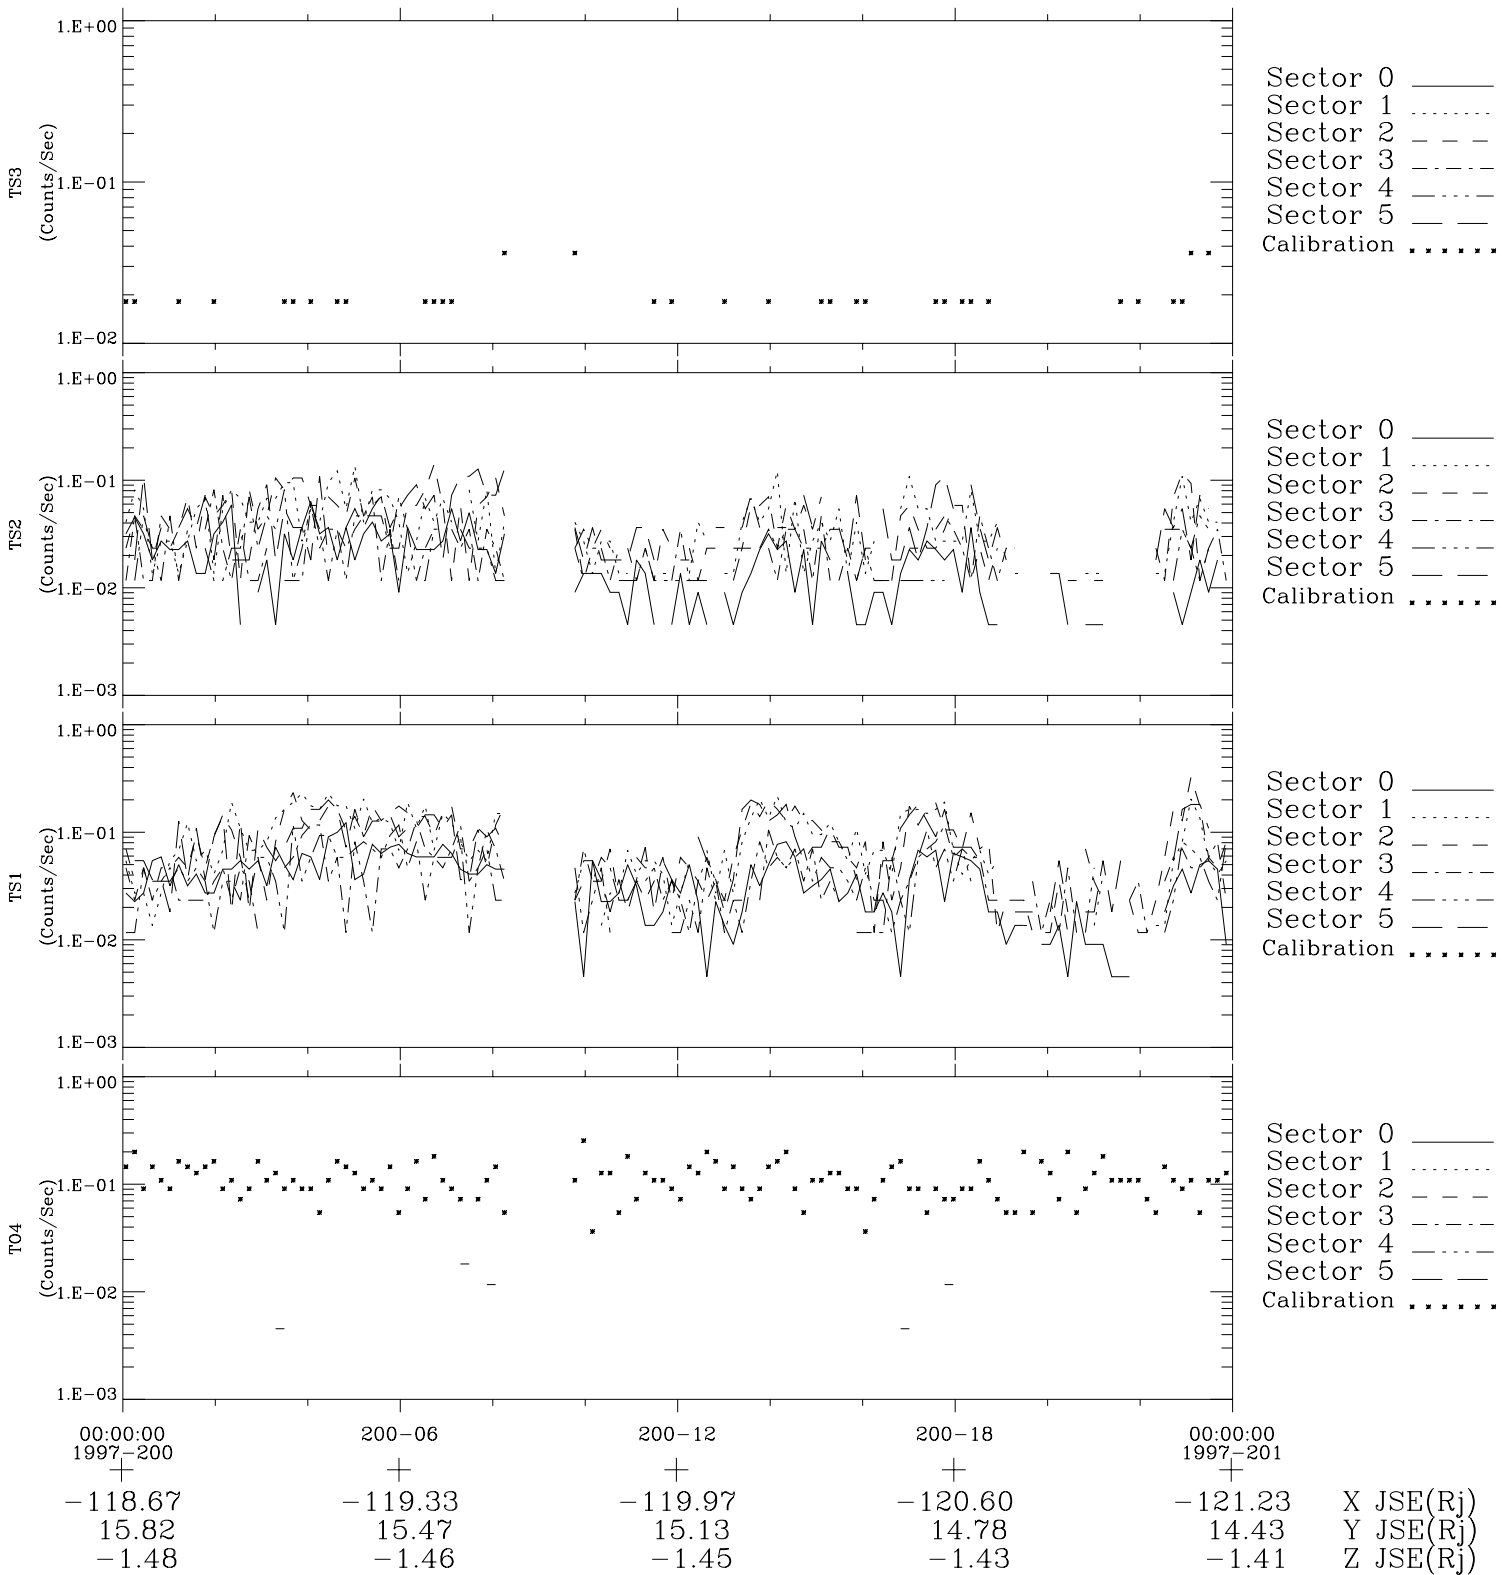

# Galileo EPD Real-Time Six-Sector 97200

Software Version: RTLINE\_R6 V 1.20  
Data Production: 06-03-00  
Plot Production: Sat Sep 15 16:19:51 2001

- ◇ = Jupiter look direction
- = Corotation look direction