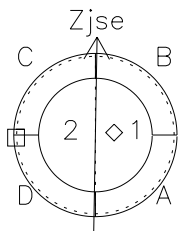

# Galileo EPD Real-Time Six-Sector 97200

Software Version: RTLINE\_R6 V 1.20  
Data Production: 06-03-00  
Plot Production: Sat Sep 15 16:19:51 2001

- ◇ = Jupiter look direction
- = Corotation look direction