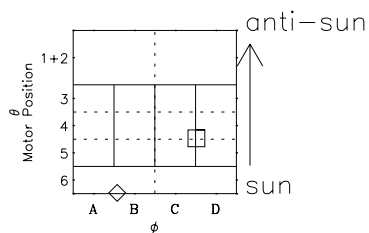

Galileo EPD Real-Time Omni 97199

Software Version: RTLINE_OMNI V 1.20
Data Production: 06-03-00
Plot Production: Sat Sep 15 16:11:38 2001

- ◇ = Jupiter look direction
- = Corotation look direction