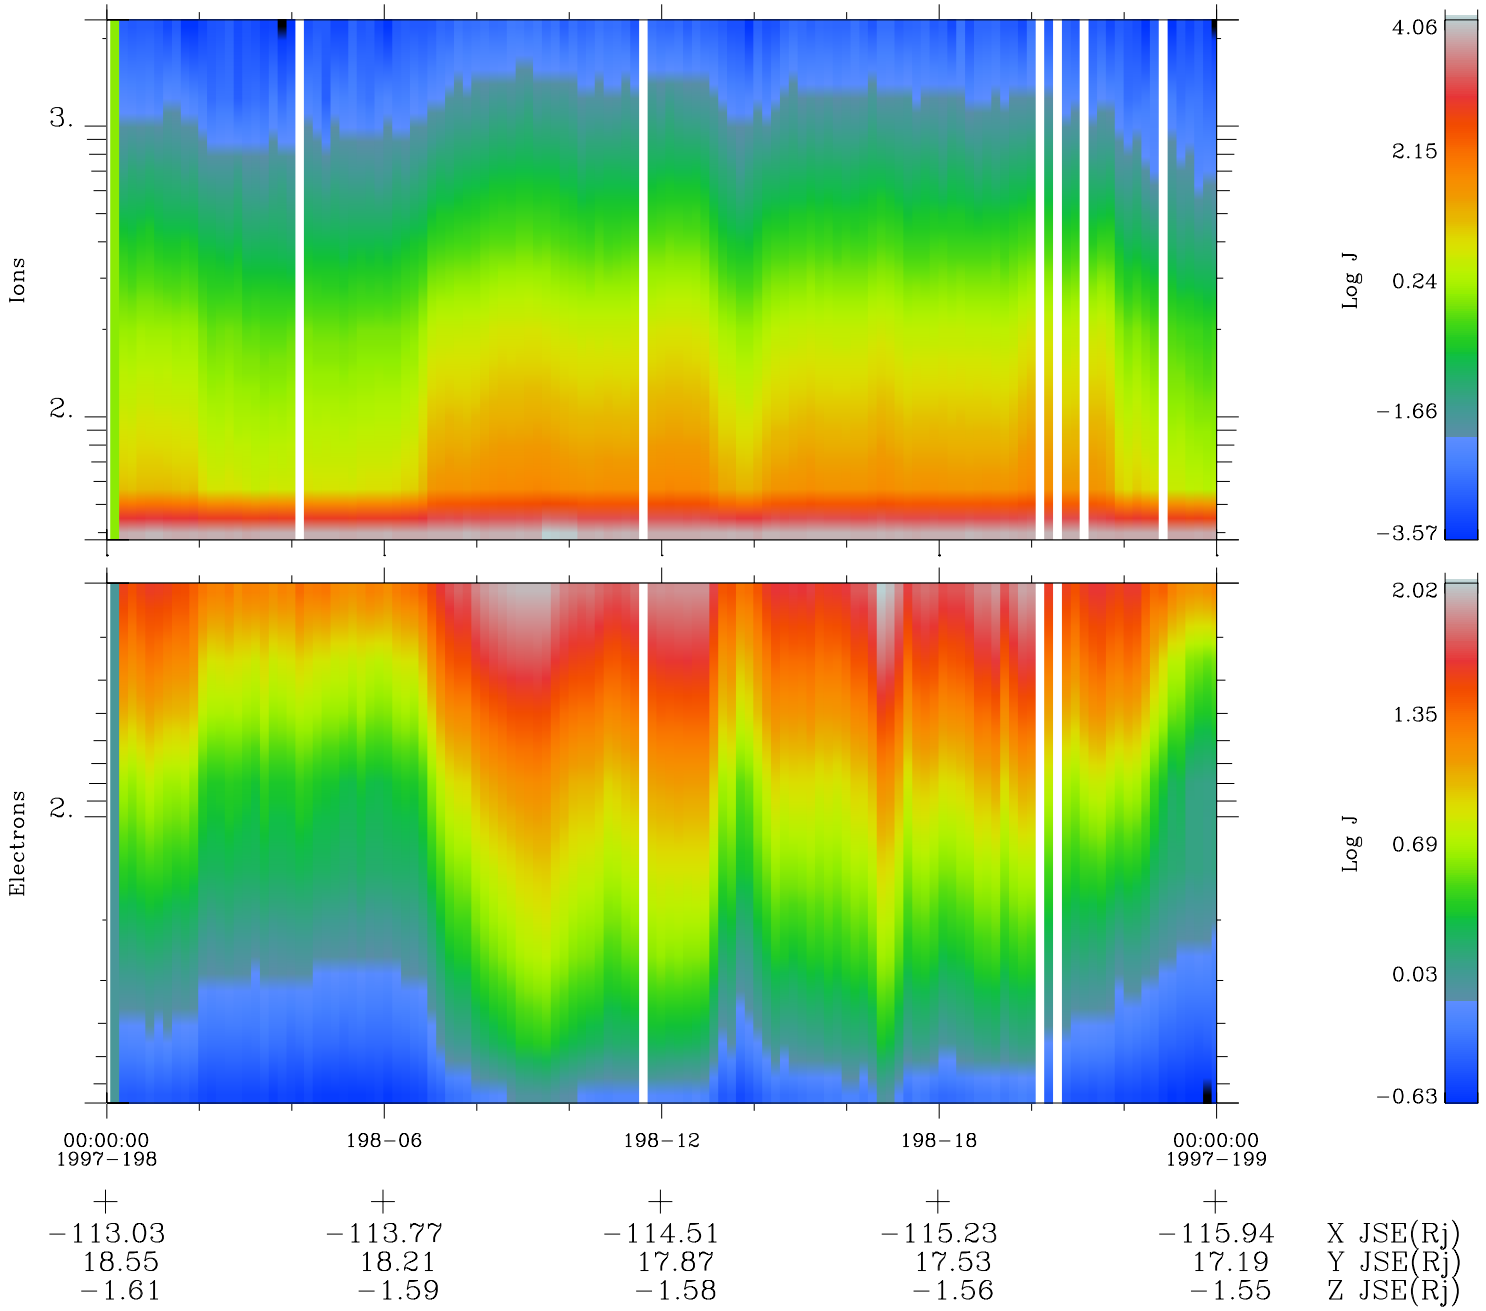

Galileo EPD Real Time Omni Spectrum 97198

Software Version: RTSPEC_OMNI V 1.20
 Data Production: 06-03-00
 Plot Production: Sat Sep 15 16:01:27 2001
 Color File: wondr3
 Geofactor File: 1.1

◇ = Jupiter look direction
 □ = Corotation look direction