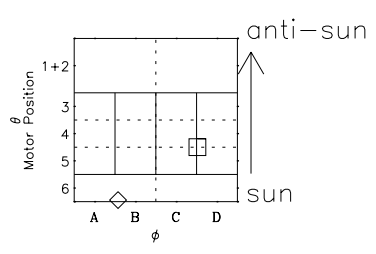

Galileo EPD Real Time Omni Spectrum 97198

Software Version: RTSPEC_OMNI V 1.20
 Data Production: 06-03-00
 Plot Production: Sat Sep 15 16:01:27 2001
 Color File: wondr3
 Geofactor File: 1.1

◇ = Jupiter look direction
 □ = Corotation look direction