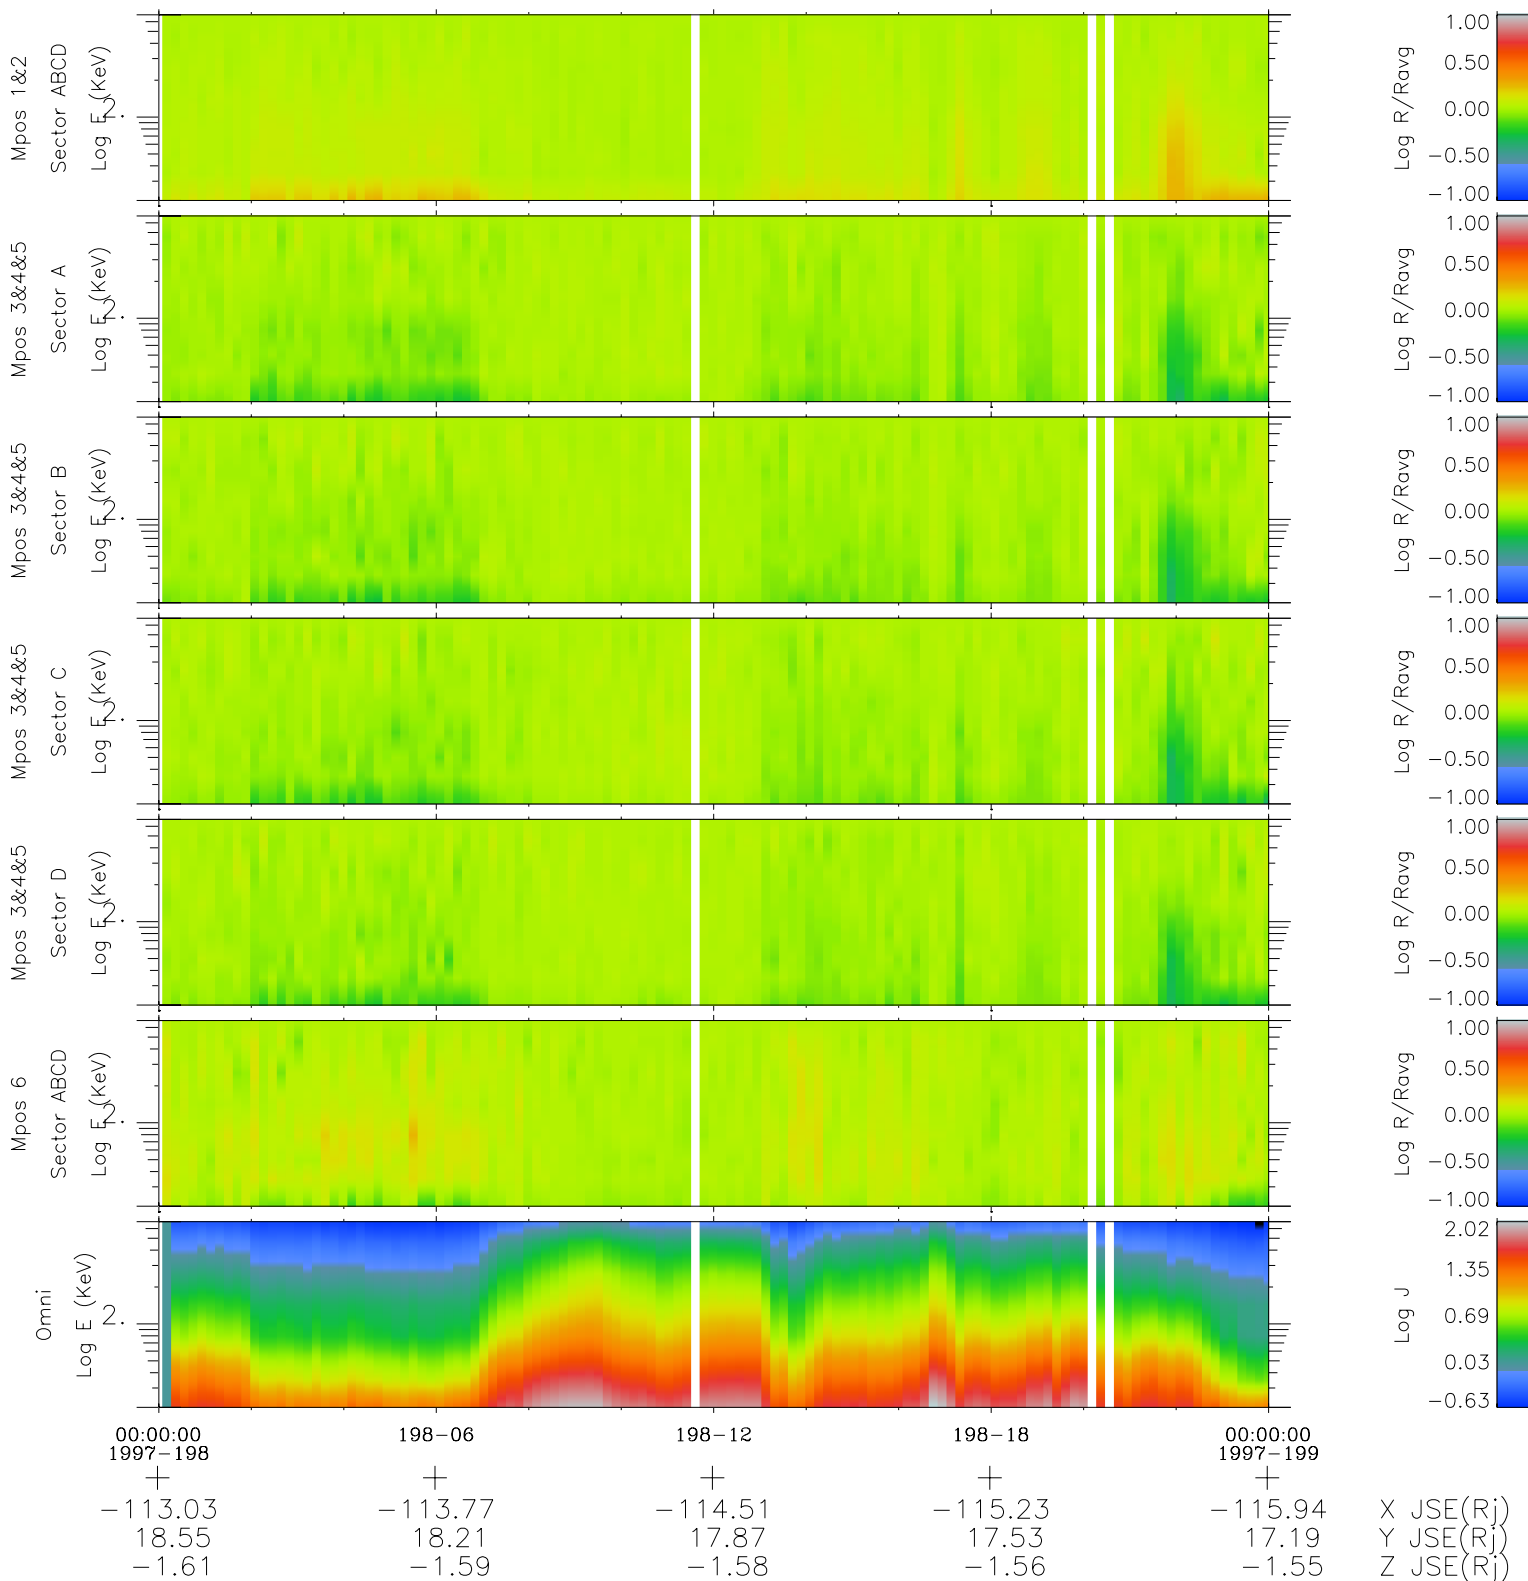

# Galileo EPD Real Time R6 Electrons Spectra 97198

Software Version: RTSPEC\_R6 V 1.20  
 Data Production: 06-03-00  
 Plot Production: Sat Sep 15 16:01:21 2001  
 Color File: wondr3  
 Geofactor File: 1.1

- ◇ = Jupiter look direction
- = Corotation look direction