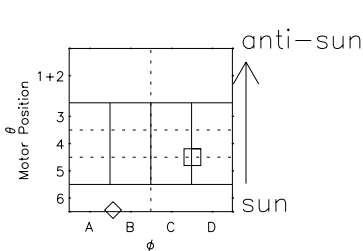

Galileo EPD Real Time R6 Ions Spectra 97198

Software Version: RTSPEC_R6 V 1.20
 Data Production: 06-03-00
 Plot Production: Sat Sep 15 16:01:14 2001
 Color File: wondr3
 Geofactor File: 1.1

- ◇ = Jupiter look direction
- = Corotation look direction