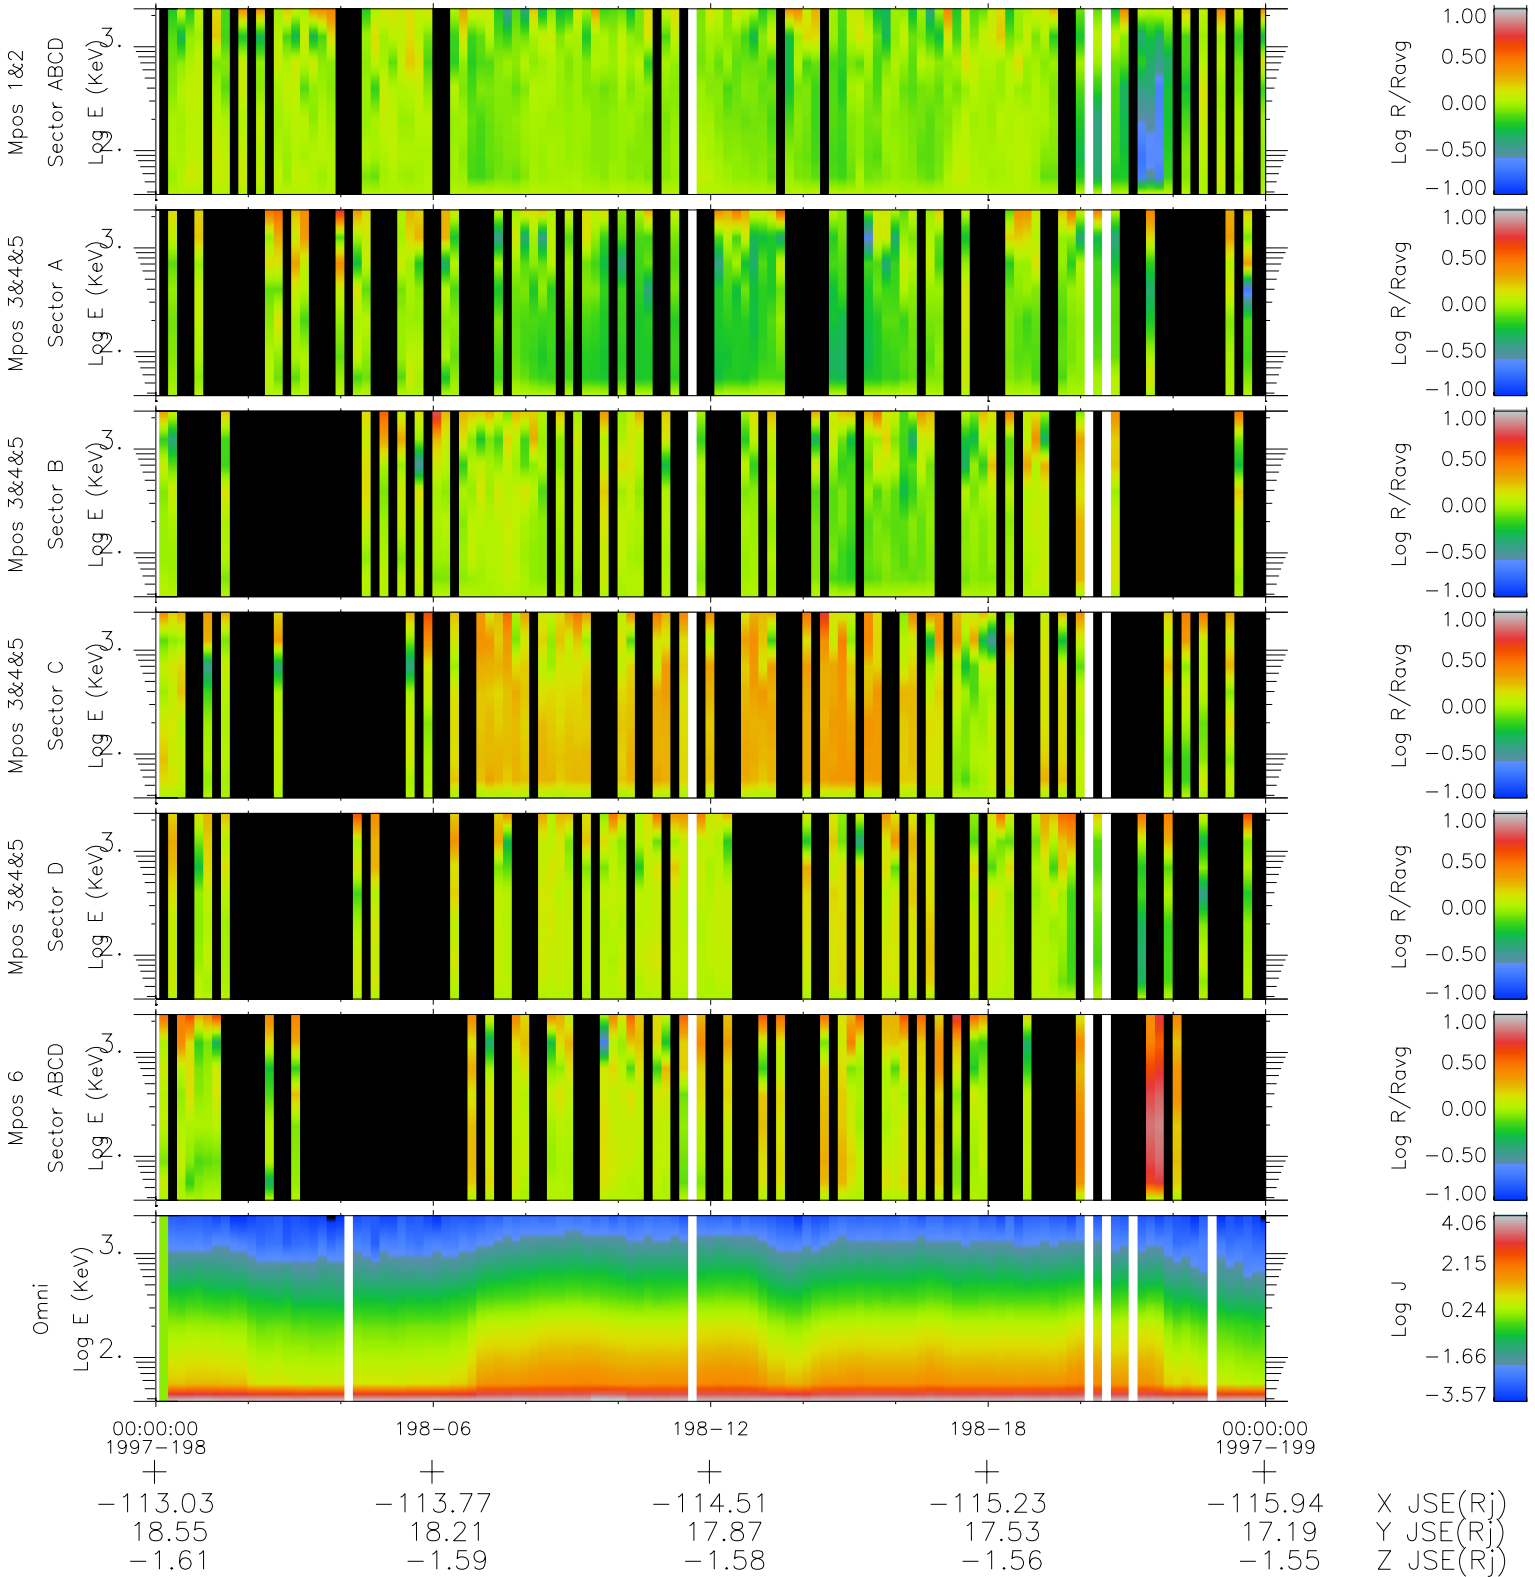

Galileo EPD Real Time R6 Ions Spectra 97198

Software Version: RTSPEC_R6 V 1.20
 Data Production: 06-03-00
 Plot Production: Sat Sep 15 16:01:14 2001
 Color File: wondr3
 Geofactor File: 1.1

- ◇ = Jupiter look direction
- = Corotation look direction