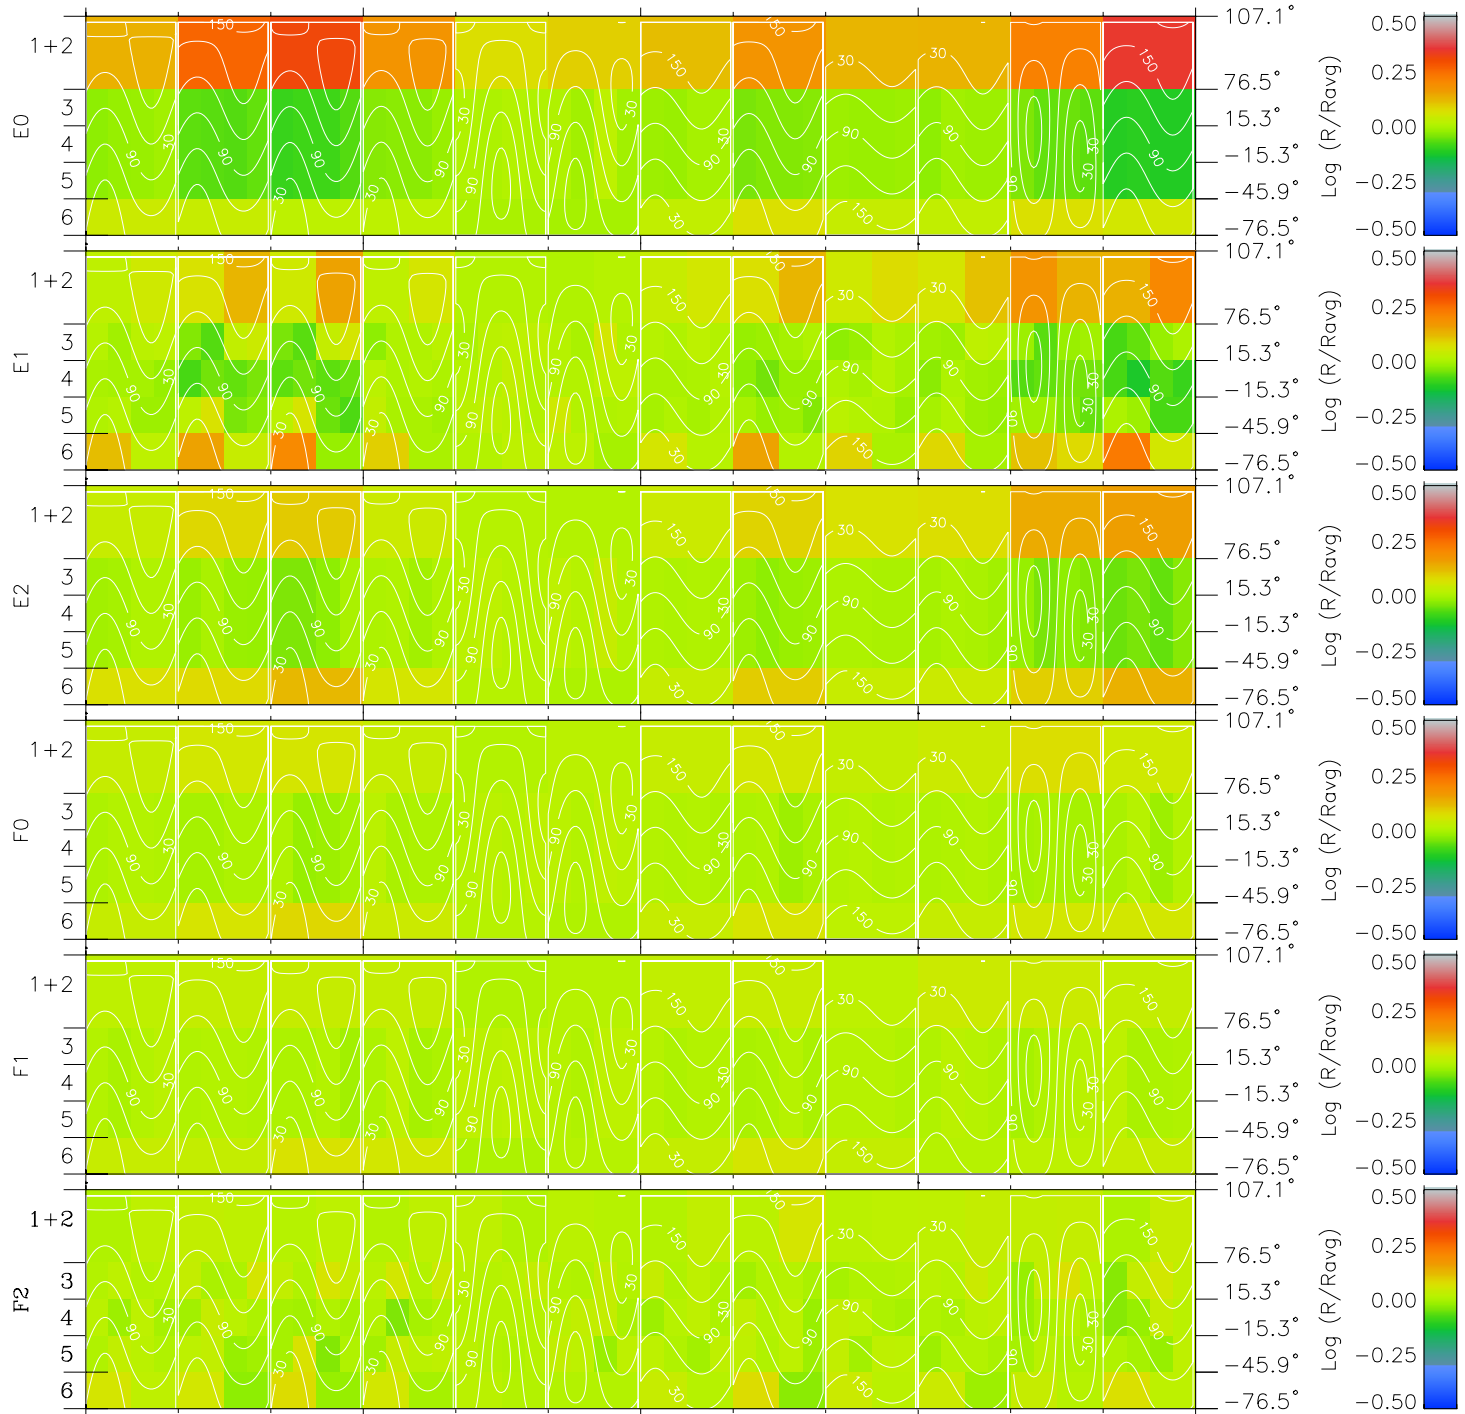

# Galileo EPD Real Time All-Sky Anisotropies 97198

Software Version: RTSKY\_MEAN V 1.20  
 Data Production: 06-03-00  
 Plot Production: Sat Sep 15 16:01:42 2001  
 Color File: wondr3  
 Geofactor File: 1.1

00:00:00 1997-198	198-06	198-12	198-18	00:00:00 1997-199	X JSE(R <sub>j</sub> )
+	+	+	+	+	Y JSE(R <sub>j</sub> )
-113.03	-113.77	-114.51	-115.23	-115.94	Z JSE(R <sub>j</sub> )
18.55	18.21	17.87	17.53	17.19	
-1.61	-1.59	-1.58	-1.56	-1.55	

- ◇ = Jupiter look direction
- = Corotation look direction