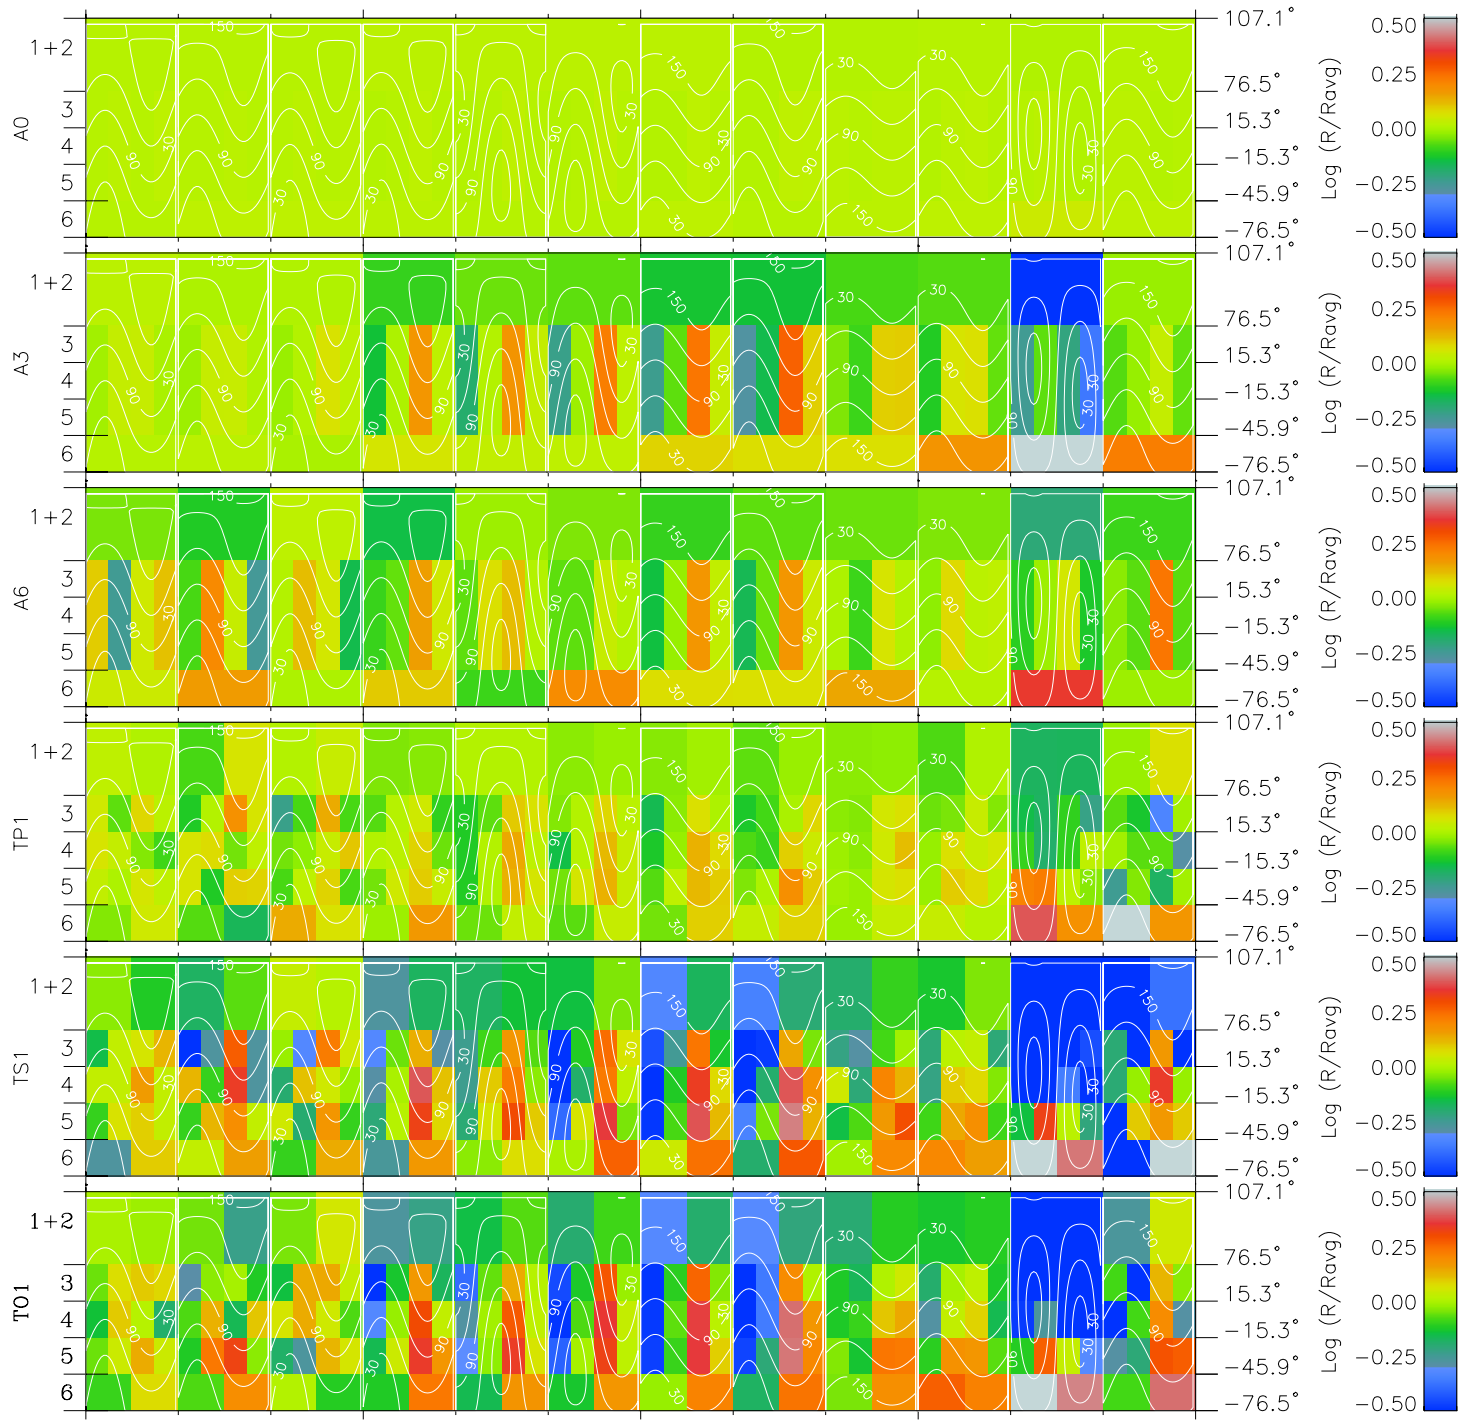

Galileo EPD Real Time All-Sky Anisotropies 97198

Software Version: RTSKY_MEAN V 1.20
 Data Production: 06-03-00
 Plot Production: Sat Sep 15 16:01:35 2001
 Color File: wondr3
 Geofactor File: 1.1

00:00:00 1997-198	198-06	198-12	198-18	00:00:00 1997-199	X JSE(R _j)
+ -113.03 18.55 -1.61	+ -113.77 18.21 -1.59	+ -114.51 17.87 -1.58	+ -115.23 17.53 -1.56	+ -115.94 17.19 -1.55	Y JSE(R _j)
					Z JSE(R _j)

- ◇ = Jupiter look direction
- = Corotation look direction