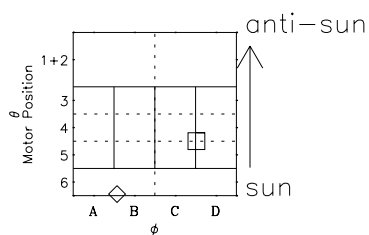

# Galileo EPD Real-Time Omni 97198

Software Version: RTLINE\_OMNI V 1.20  
Data Production: 06-03-00  
Plot Production: Sat Sep 15 16:03:29 2001

◇ = Jupiter look direction  
□ = Corotation look direction