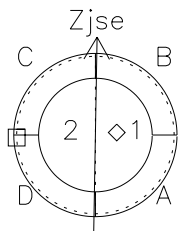

Galileo EPD Real-Time Six-Sector 97198

Software Version: RTLINE_R6 V 1.20
Data Production: 06-03-00
Plot Production: Sat Sep 15 16:03:37 2001

\diamond = Jupiter look direction
 \square = Corotation look direction