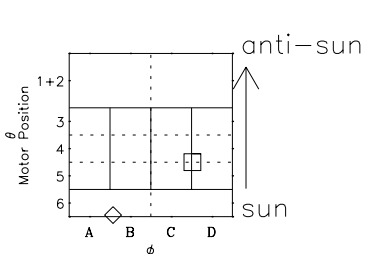

Galileo EPD Real-Time Six-Sector 97198

Software Version: RTLINE_R6 V 1.20
Data Production: 06-03-00
Plot Production: Sat Sep 15 16:03:37 2001

\diamond = Jupiter look direction
 \square = Corotation look direction