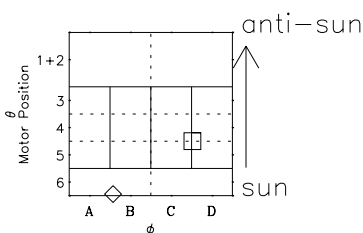

Galileo EPD Real-Time Six-Sector 97198

Software Version: RTLINE_R6 V 1.20
Data Production: 06-03-00
Plot Production: Sat Sep 15 16:03:37 2001

◇ = Jupiter look direction
□ = Corotation look direction