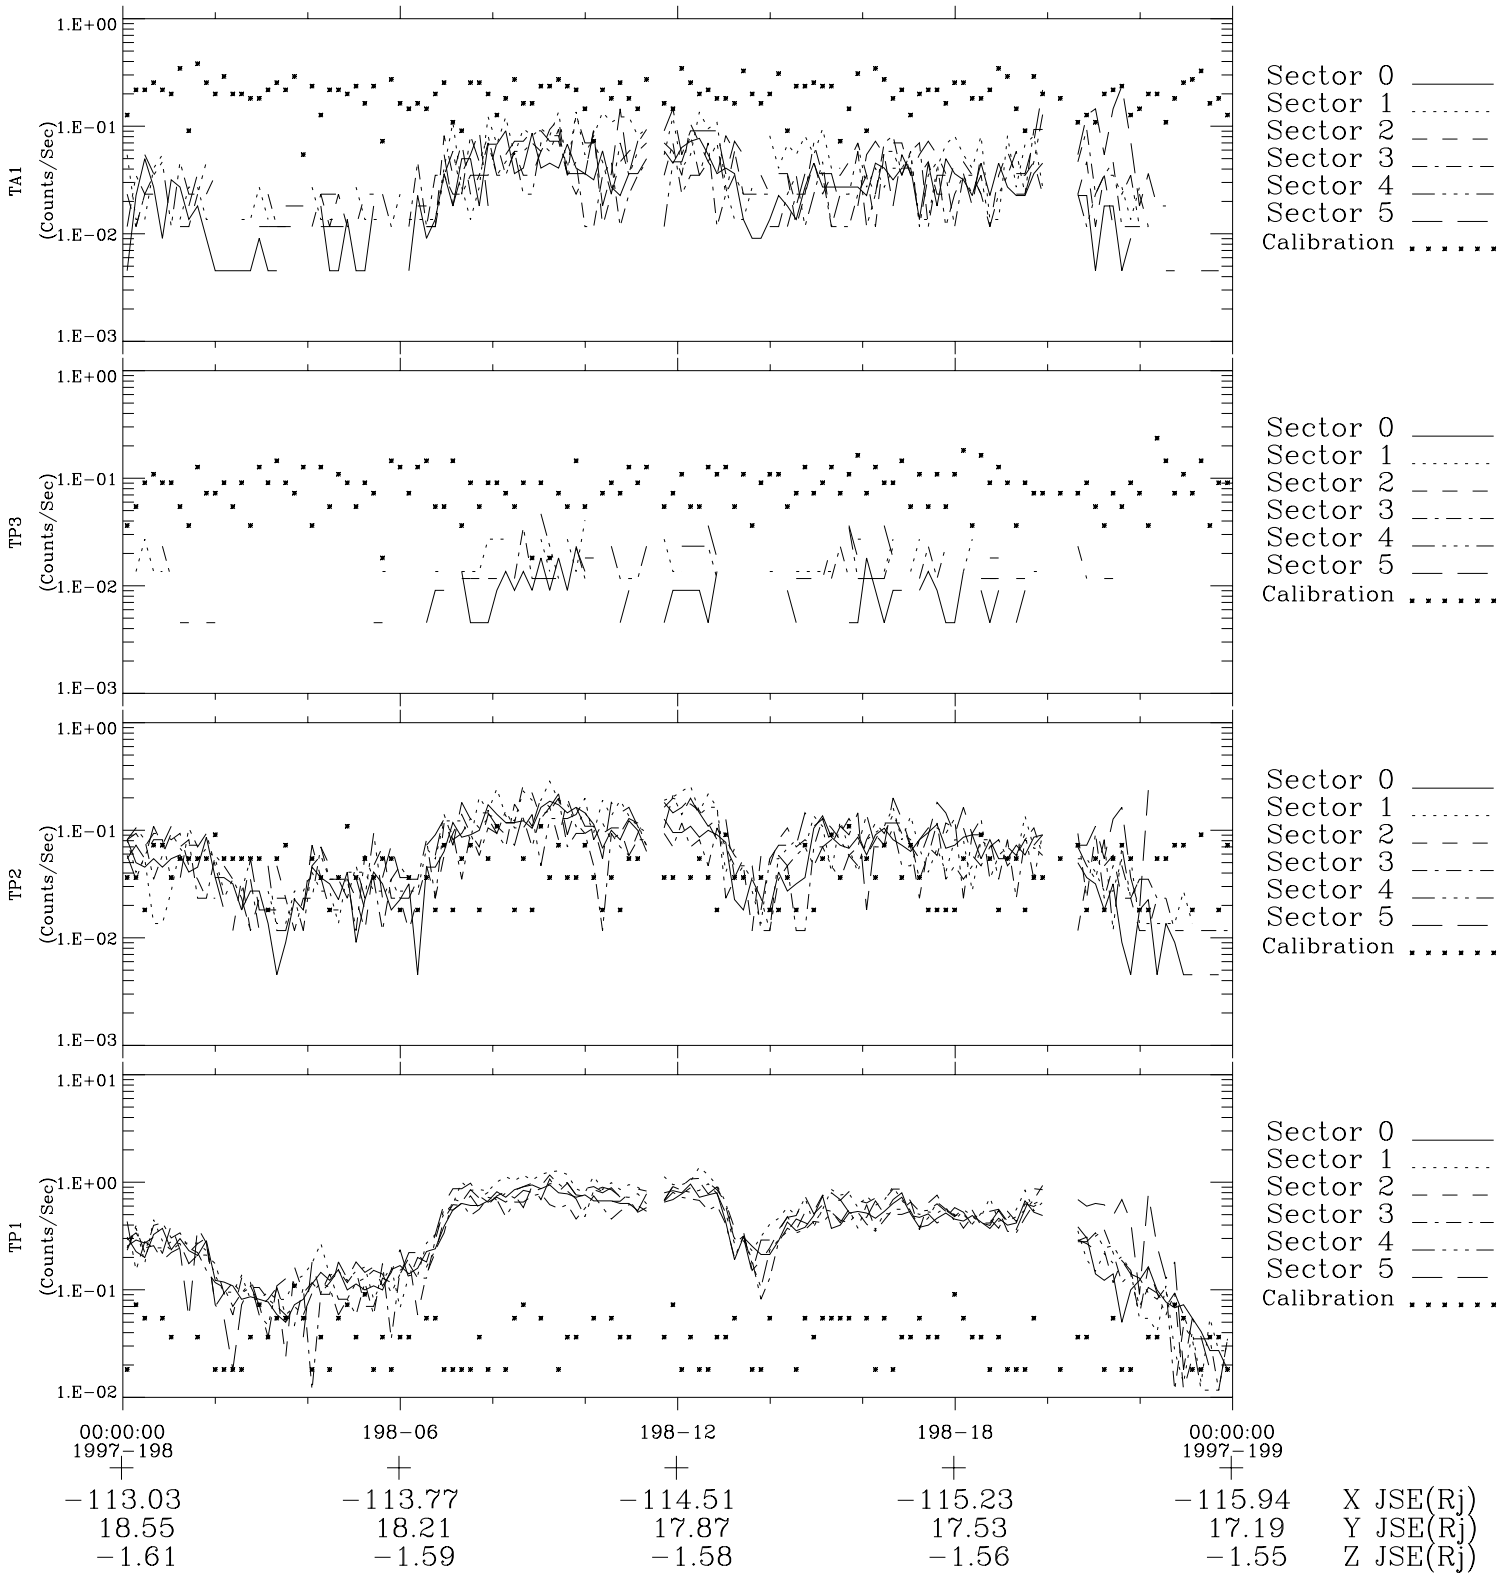

Galileo EPD Real-Time Six-Sector 97198

Software Version: RTLINE_R6 V 1.20
Data Production: 06-03-00
Plot Production: Sat Sep 15 16:03:36 2001

◇ = Jupiter look direction
□ = Corotation look direction