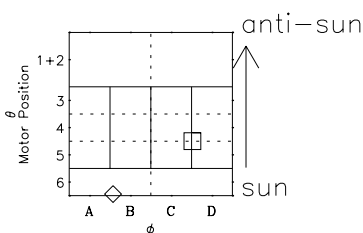

Galileo EPD Real-Time Six-Sector 97198

Software Version: RTLINE_R6 V 1.20
Data Production: 06-03-00
Plot Production: Sat Sep 15 16:03:36 2001

◇ = Jupiter look direction
□ = Corotation look direction