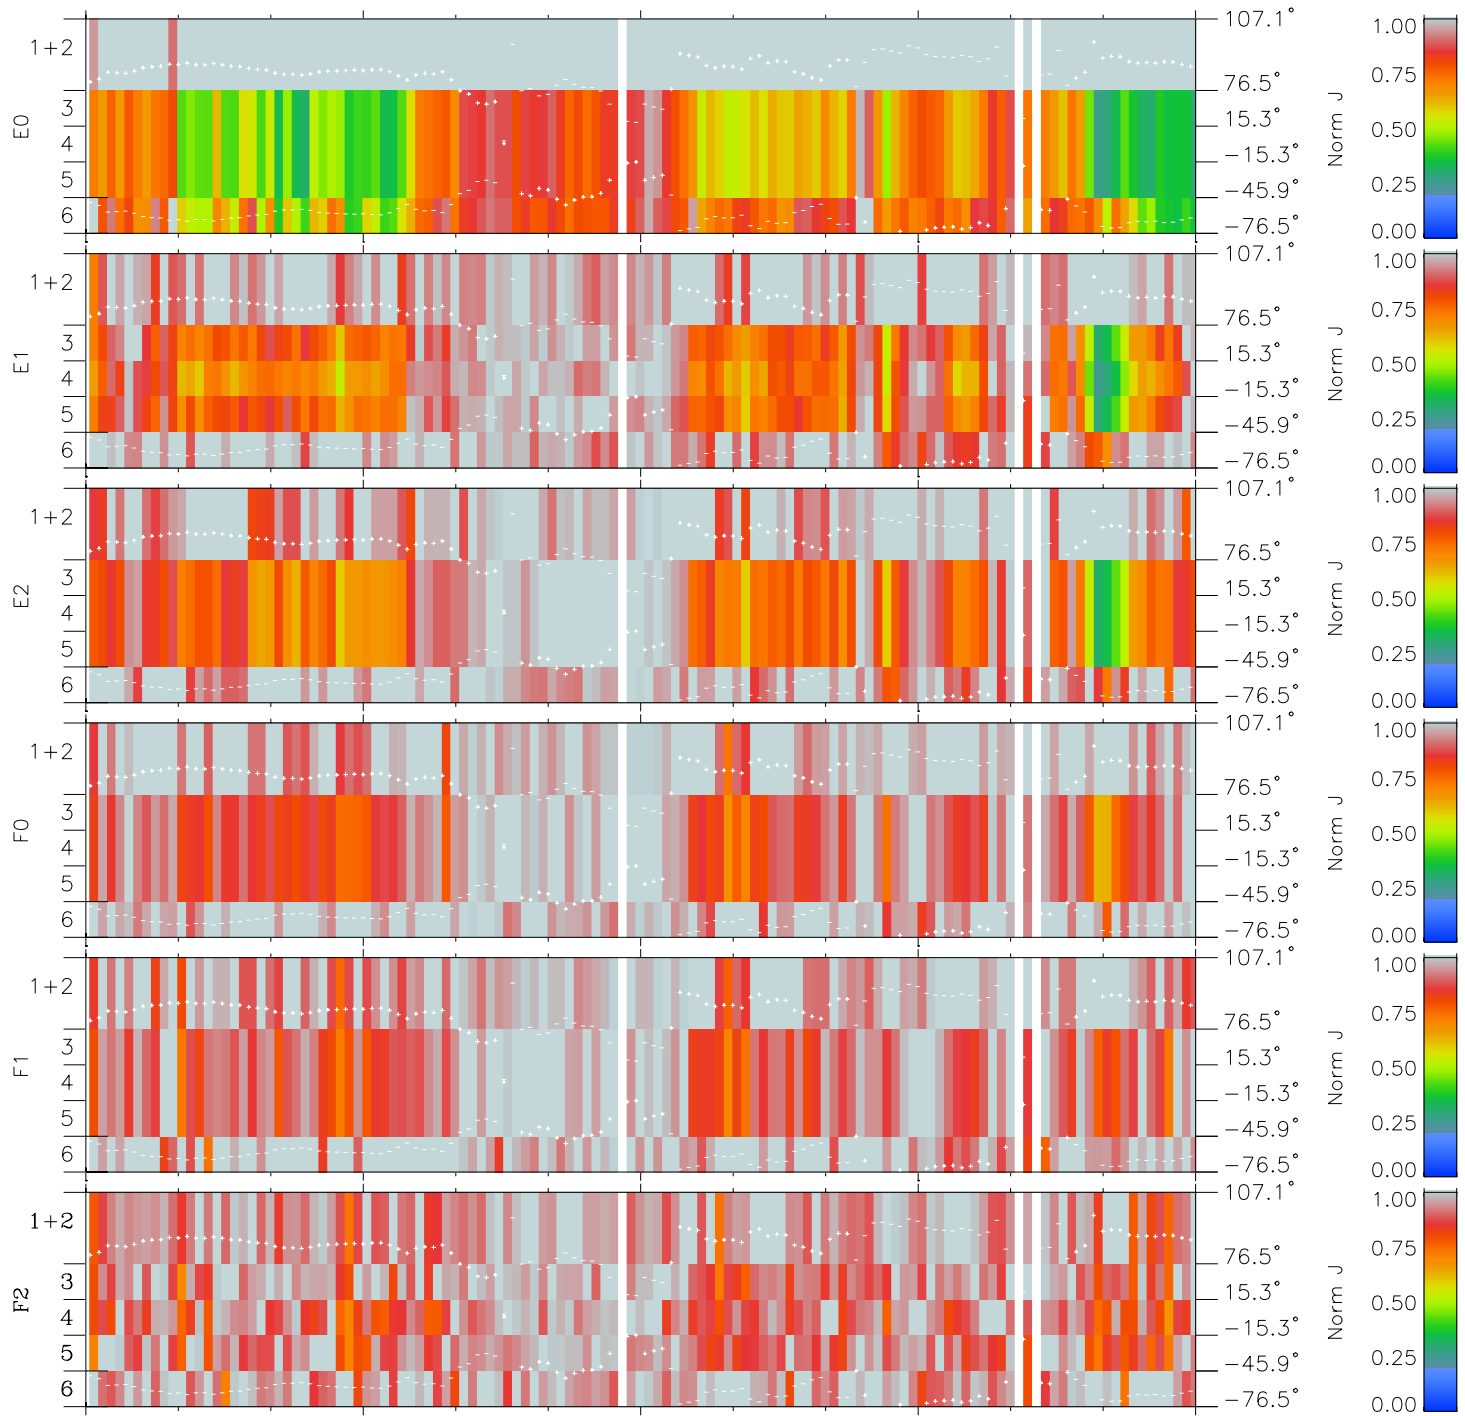

# Galileo EPD Real Elevation Anisotropies 97198

Software Version: RTELEV\_NORM V 1.20  
 Data Production: 06-03-00  
 Plot Production: Sat Sep 15 16:02:49 2001  
 Color File: wondr3  
 Geofactor File: 1.1

00:00:00 1997-198	198-06	198-12	198-18	00:00:00 1997-199	
+	+	+	+	+	
-113.03	-113.77	-114.51	-115.23	-115.94	X JSE(R <sub>j</sub> )
18.55	18.21	17.87	17.53	17.19	Y JSE(R <sub>j</sub> )
-1.61	-1.59	-1.58	-1.56	-1.55	Z JSE(R <sub>j</sub> )

- ◇ = Jupiter look direction
- = Corotation look direction