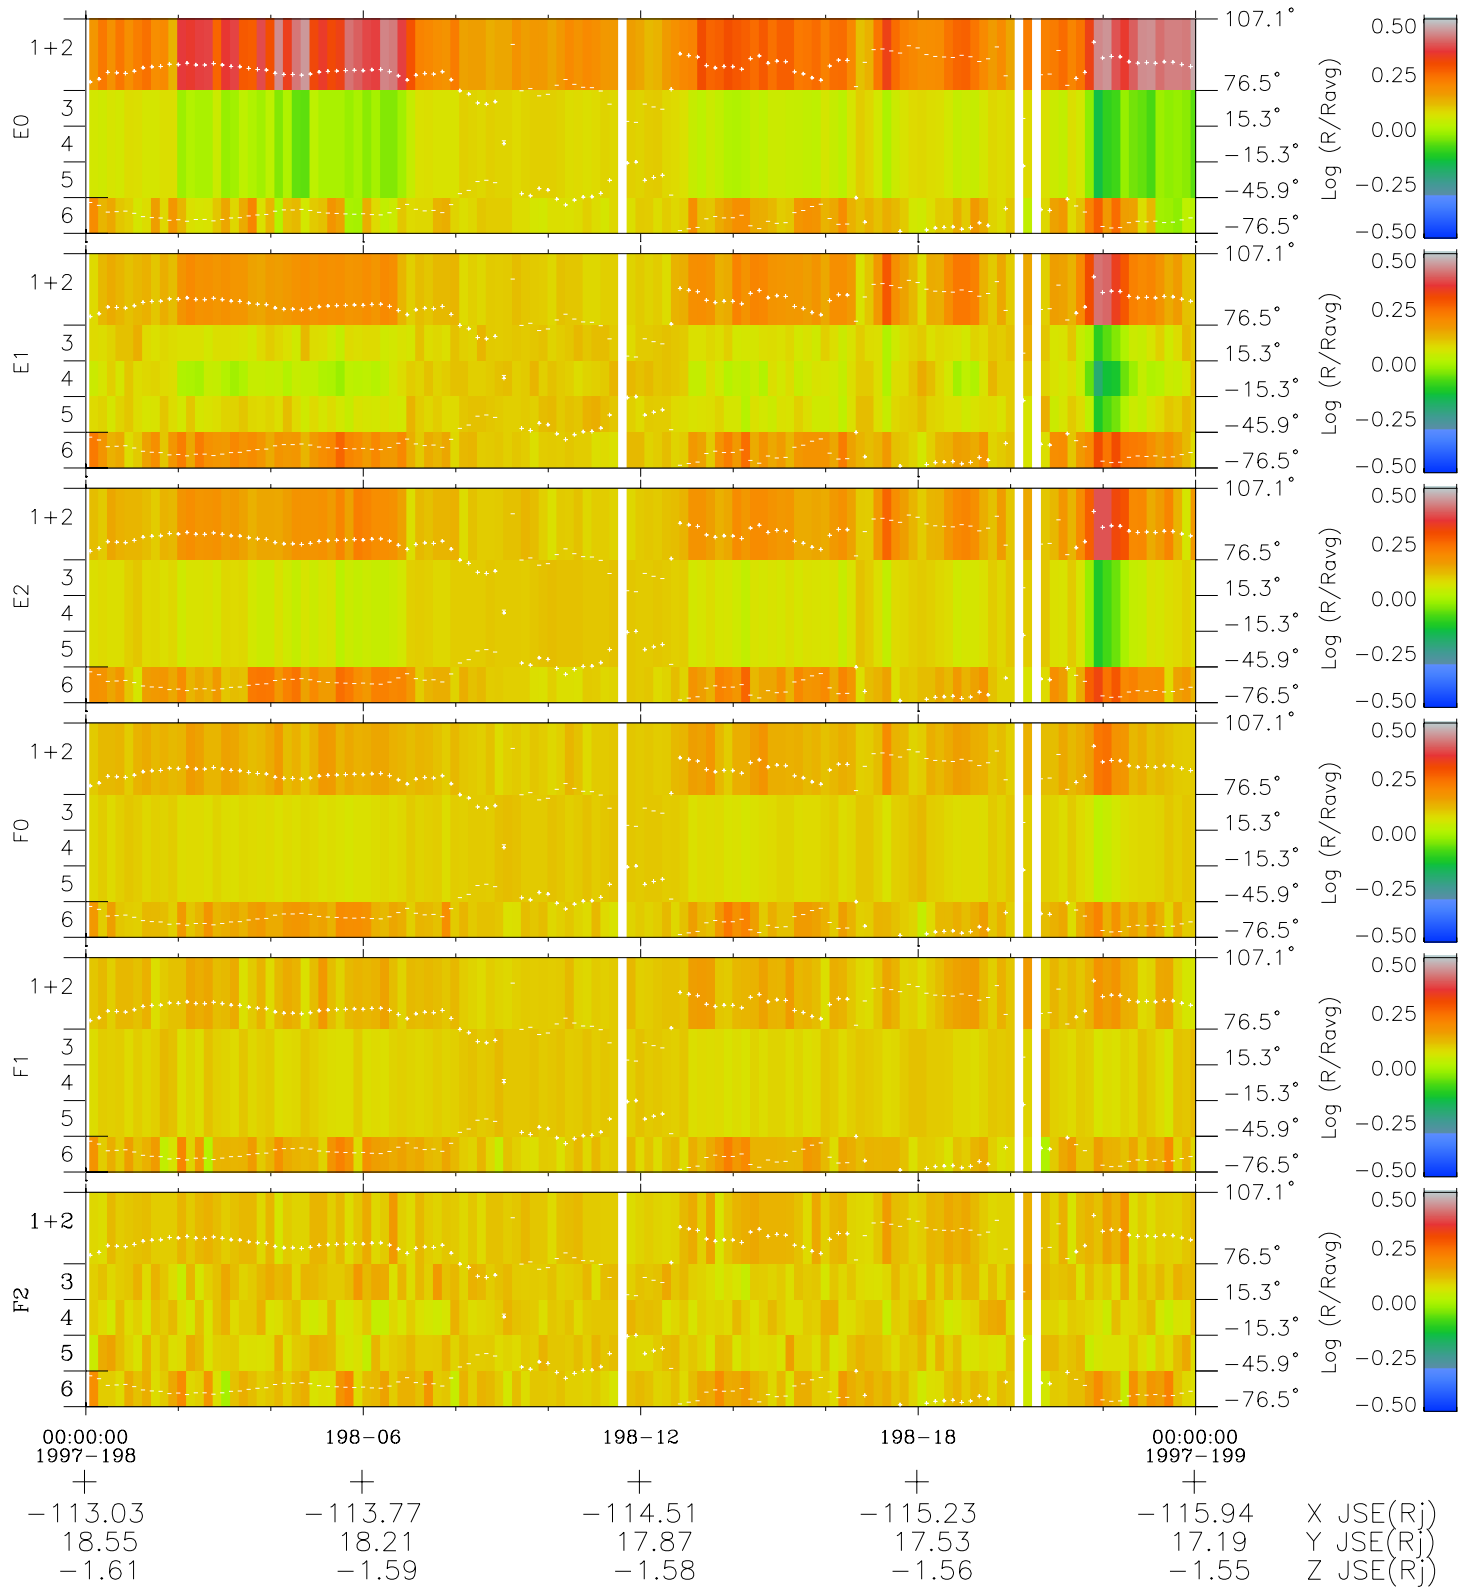

Galileo EPD Real Elevation Anisotropies 97198

Software Version: RTELEV_MEAN V 1.20
 Data Production: 06-03-00
 Plot Production: Sat Sep 15 16:02:25 2001
 Color File: wondr3
 Geofactor File: 1.1

◇ = Jupiter look direction
 □ = Corotation look direction