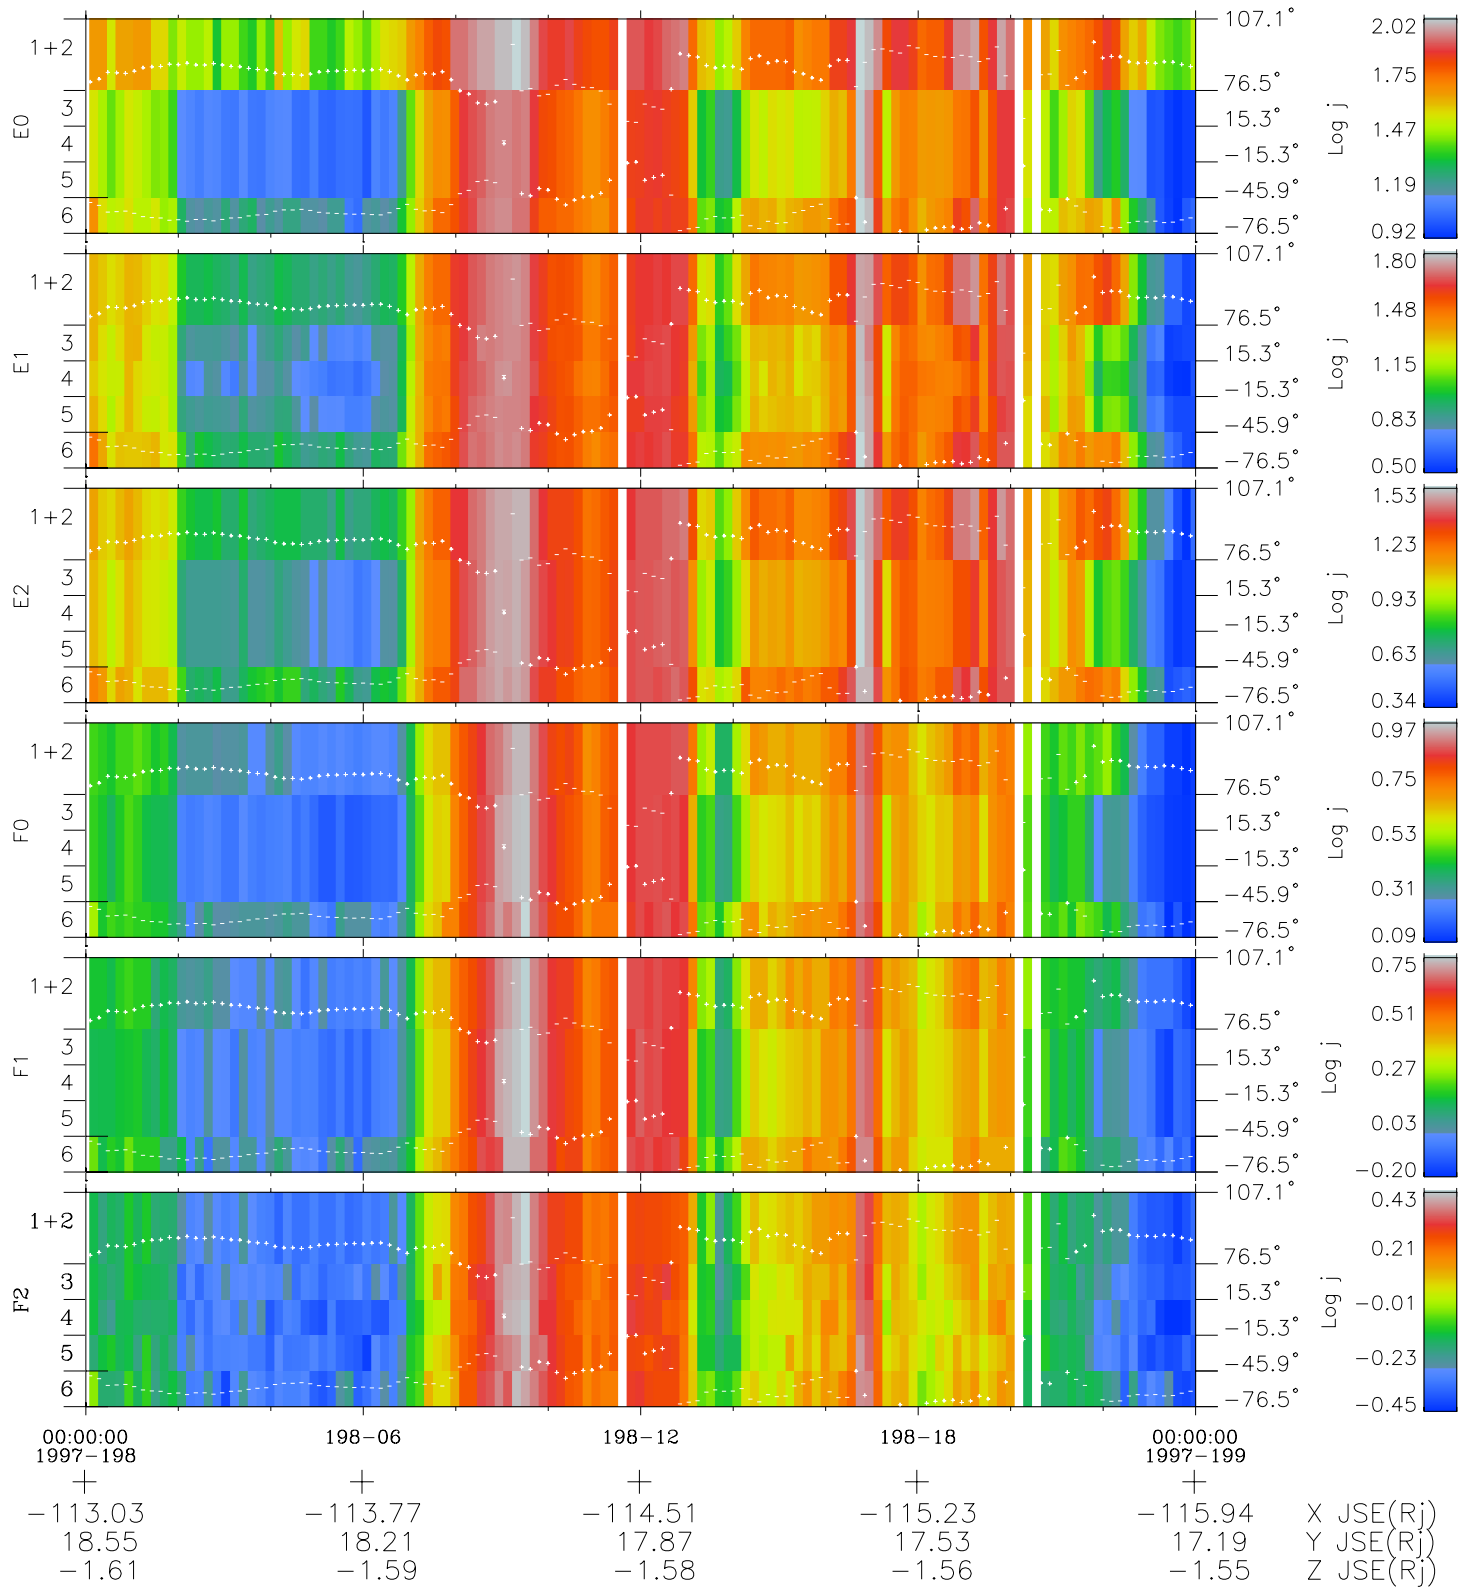

# Galileo EPD Real Elevation Anisotropies 97198

Software Version: RTELEV\_FLUX V 1.20  
Data Production: 06-03-00  
Plot Production: Sat Sep 15 16:02:37 2001  
Color File: wondr3  
Geofactor File: 1.1

- ◇ = Jupiter look direction
- = Corotation look direction