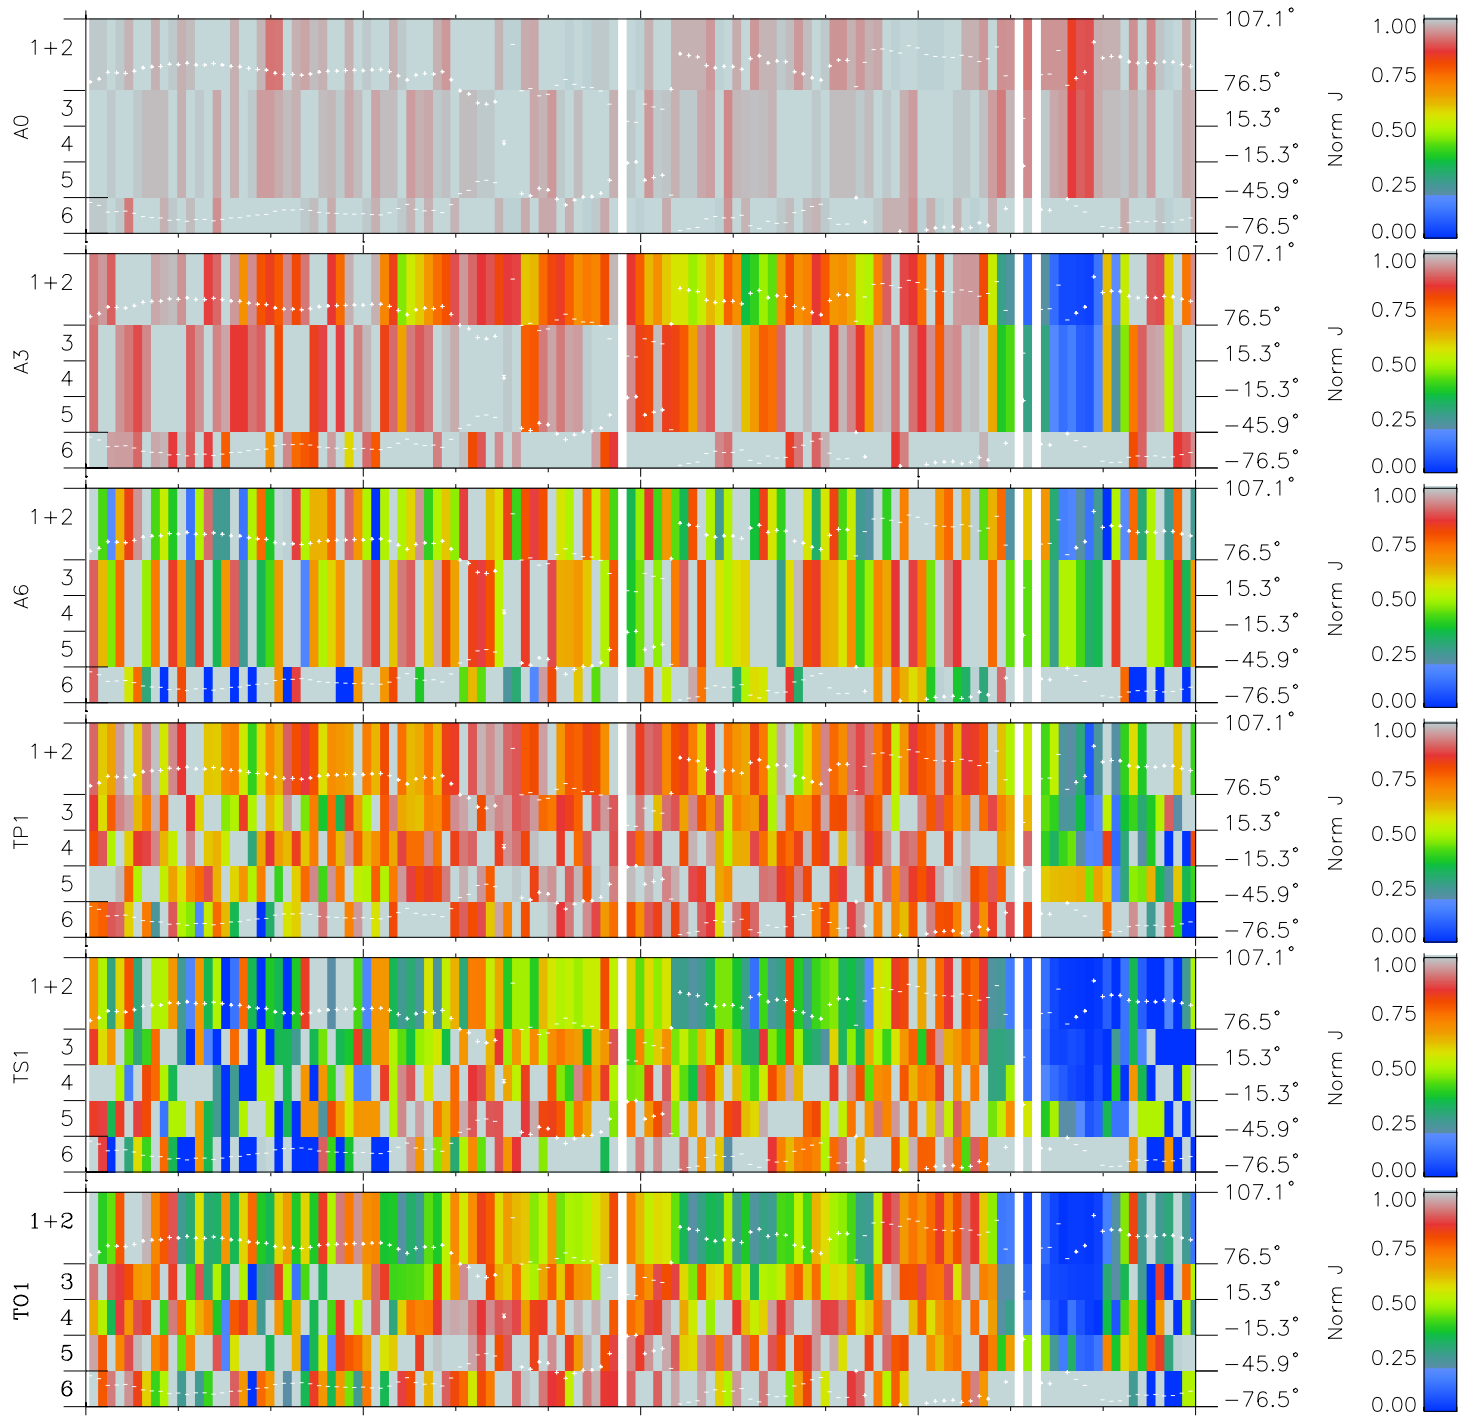

# Galileo EPD Real Elevation Anisotropies 97198

Software Version: RTELEV\_NORM V 1.20  
 Data Production: 06-03-00  
 Plot Production: Sat Sep 15 16:02:44 2001  
 Color File: wondr3  
 Geofactor File: 1.1

00:00:00 1997-198	198-06	198-12	198-18	00:00:00 1997-199	
+	+	+	+	+	X JSE(R <sub>j</sub> )
-113.03	-113.77	-114.51	-115.23	-115.94	Y JSE(R <sub>j</sub> )
18.55	18.21	17.87	17.53	17.19	Z JSE(R <sub>j</sub> )
-1.61	-1.59	-1.58	-1.56	-1.55	

- ◇ = Jupiter look direction
- = Corotation look direction