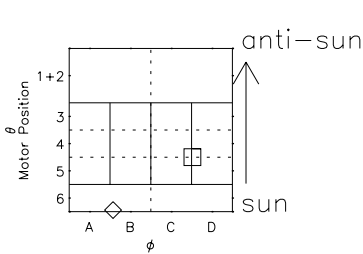

- = Jupiter look direction
- = Corotation look direction