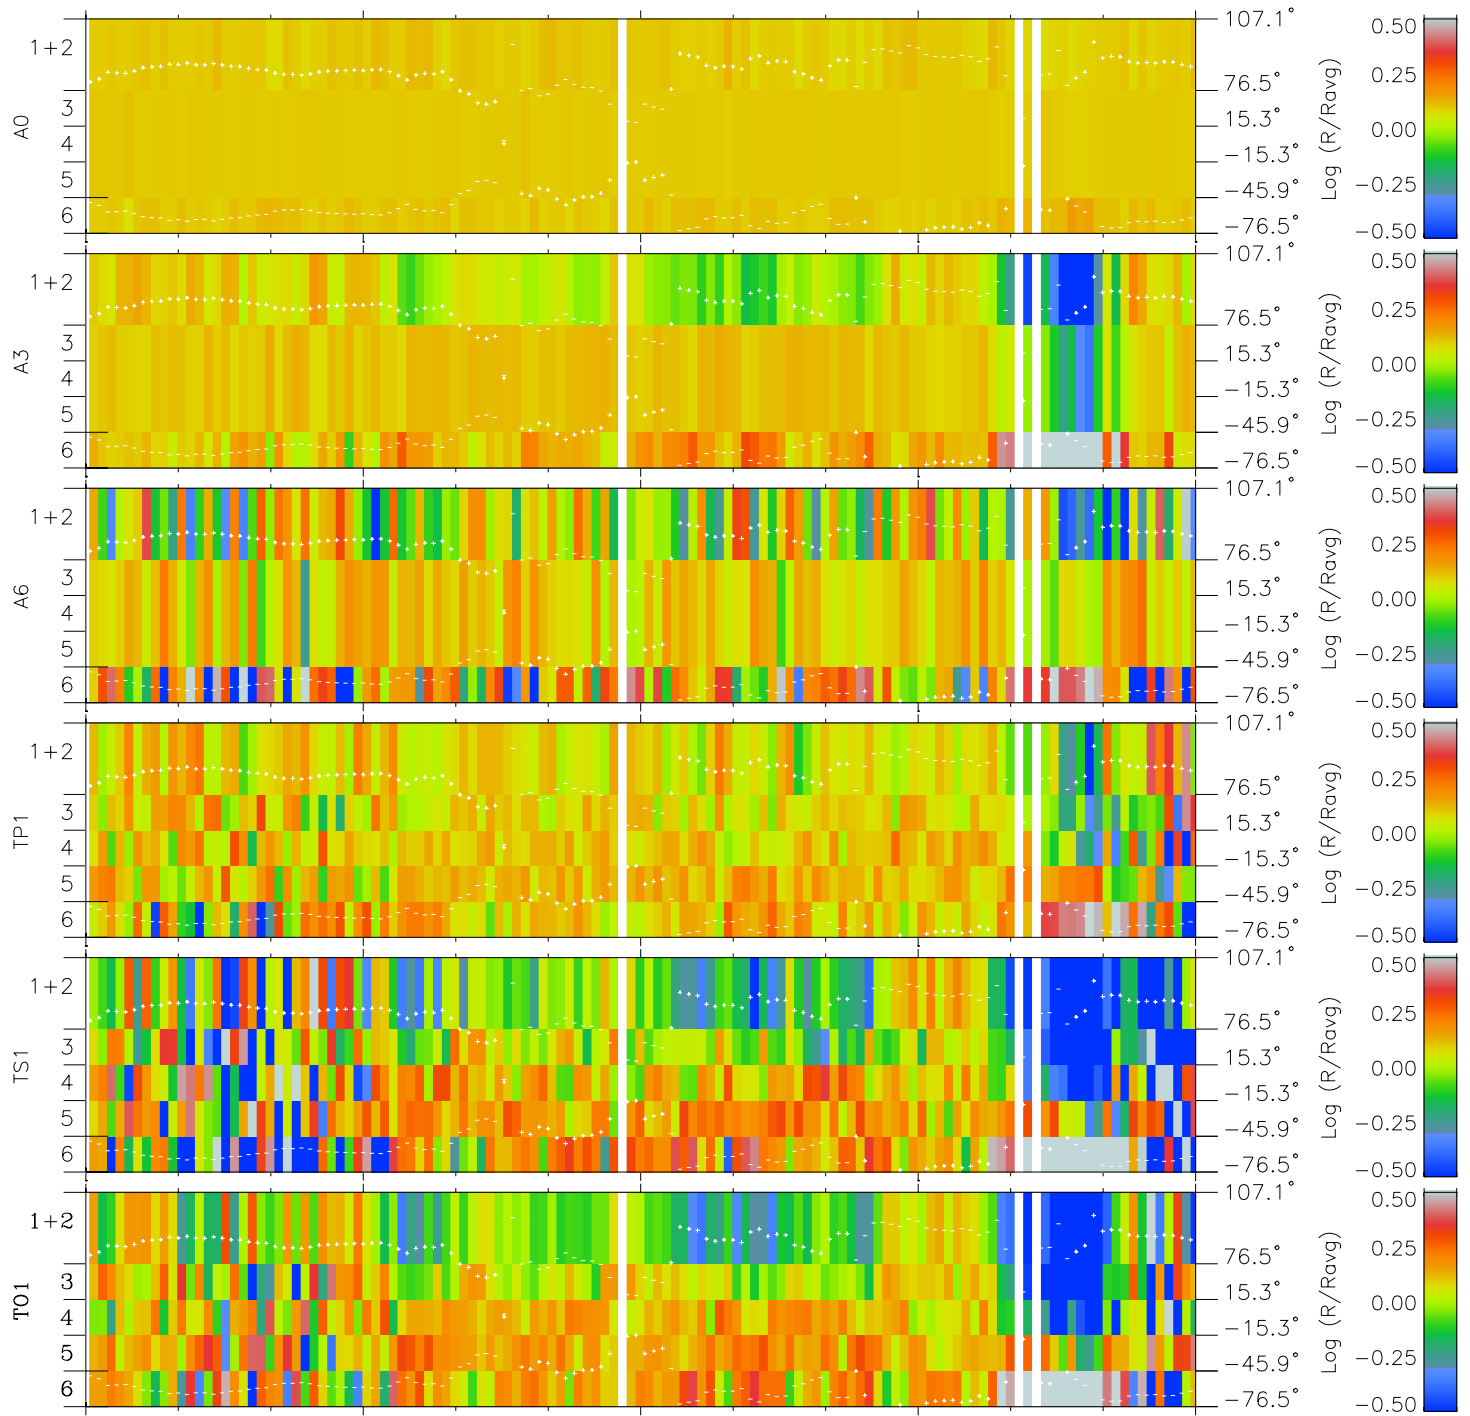

# Galileo EPD Real Elevation Anisotropies 97198

Software Version: RTELEV\_MEAN V 1.20  
 Data Production: 06-03-00  
 Plot Production: Sat Sep 15 16:02:19 2001  
 Color File: wondr3  
 Geofactor File: 1.1

00:00:00 197-198	198-06	198-12	198-18	00:00:00 1997-199	
+	+	+	+	+	
-113.03	-113.77	-114.51	-115.23	-115.94	X JSE( $R_j$ )
18.55	18.21	17.87	17.53	17.19	Y JSE( $R_j$ )
-1.61	-1.59	-1.58	-1.56	-1.55	Z JSE( $R_j$ )

- ◇ = Jupiter look direction
- = Corotation look direction