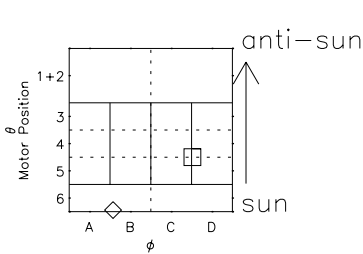

Galileo EPD Real Elevation Anisotropies 97198

Software Version: RTELEV_FLUX V 1.20
Data Production: 06-03-00
Plot Production: Sat Sep 15 16:02:31 2001
Color File: wondr3
Geofactor File: 1.1

+	+	+	+	+	X JSE(R _j)
-113.03	-113.77	-114.51	-115.23	-115.94	Y JSE(R _j)
18.55	18.21	17.87	17.53	17.19	Z JSE(R _j)
-1.61	-1.59	-1.58	-1.56	-1.55	

◇ = Jupiter look direction
◻ = Corotation look direction