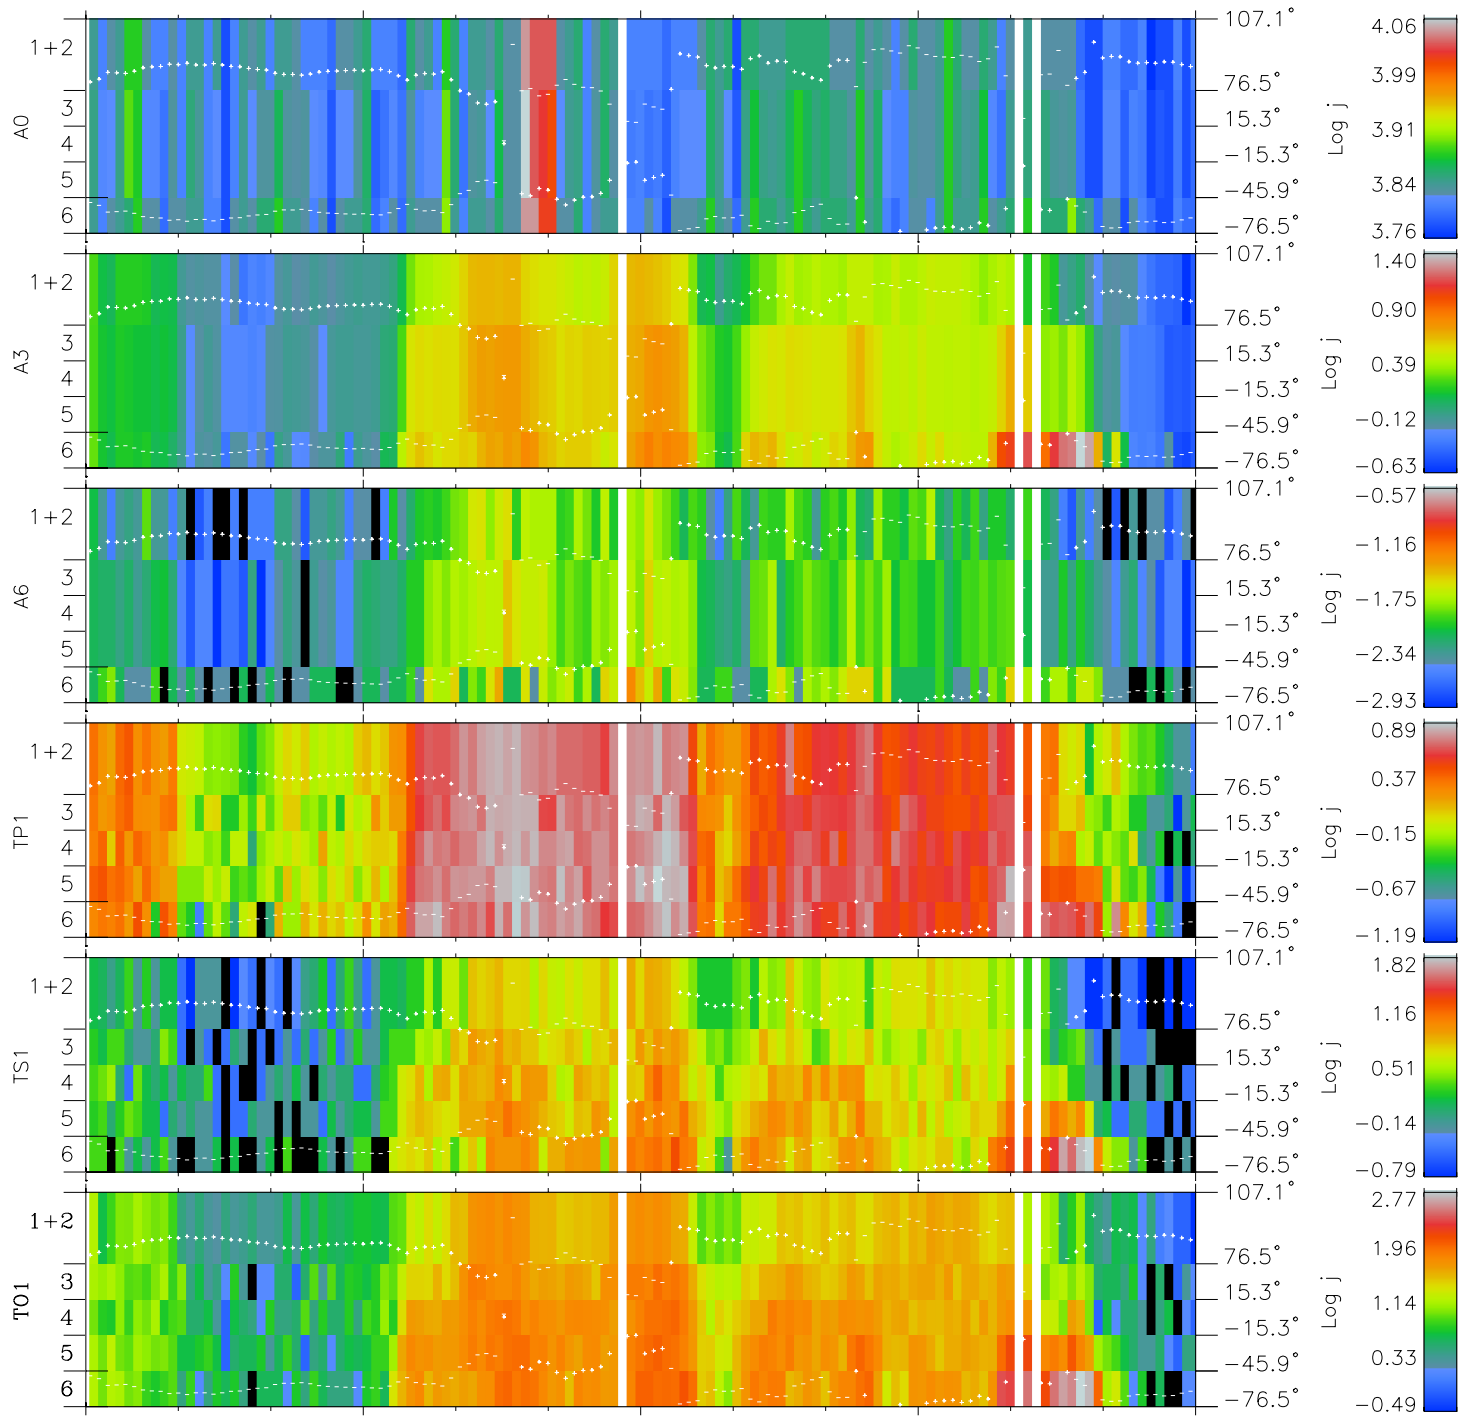

Galileo EPD Real Elevation Anisotropies 97198

Software Version: RTELEV_FLUX V 1.20
Data Production: 06-03-00
Plot Production: Sat Sep 15 16:02:31 2001
Color File: wondr3
Geofactor File: 1.1

+	+	+	+	+	X JSE(R _j)
-113.03	-113.77	-114.51	-115.23	-115.94	Y JSE(R _j)
18.55	18.21	17.87	17.53	17.19	Z JSE(R _j)
-1.61	-1.59	-1.58	-1.56	-1.55	

◇ = Jupiter look direction
◻ = Corotation look direction