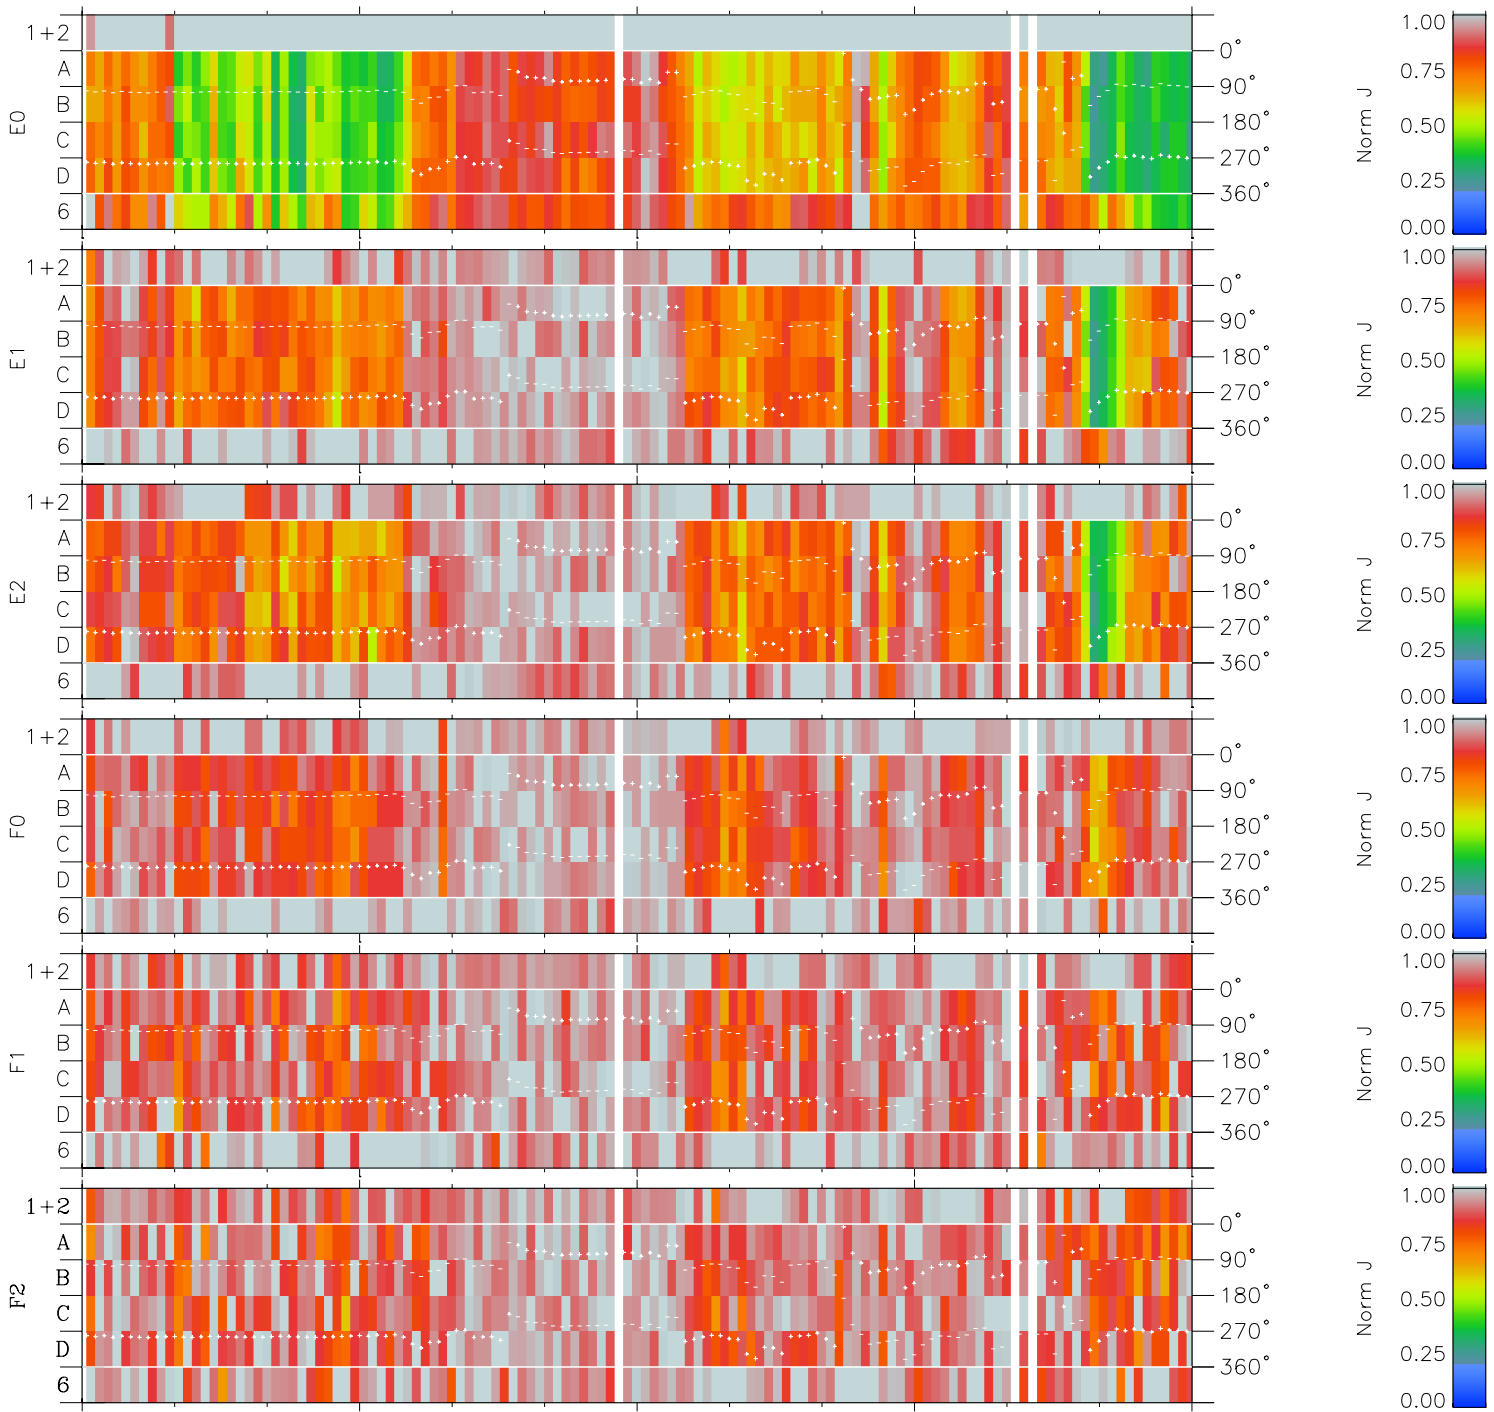

Galileo EPD Real Time Azimuth Anisotropies 97198

Software Version: RTAZIM_NORM V 1.20
 Data Production: 06-03-00
 Plot Production: Sat Sep 15 16:03:23 2001
 Color File: wondr3
 Geofactor File: 1.1

00:00:00 1997-198	198-06	198-12	198-18	00:00:00 1997-199	
+	+	+	+	+	X JSE(R _j)
-113.03	-113.77	-114.51	-115.23	-115.94	Y JSE(R _j)
18.55	18.21	17.87	17.53	17.19	Z JSE(R _j)
-1.61	-1.59	-1.58	-1.56	-1.55	

◇ = Jupiter look direction
 □ = Corotation look direction