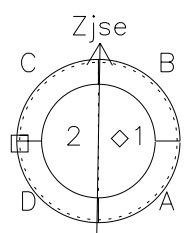

Galileo EPD Real Time Azimuth Anisotropies 97198

Software Version: RTAZIM_NORM V 1.20
 Data Production: 06-03-00
 Plot Production: Sat Sep 15 16:03:23 2001
 Color File: wondr3
 Geofactor File: 1.1

00:00:00 1997-198	198-06	198-12	198-18	00:00:00 1997-199	
+	+	+	+	+	X JSE(R _j)
-113.03	-113.77	-114.51	-115.23	-115.94	Y JSE(R _j)
18.55	18.21	17.87	17.53	17.19	Z JSE(R _j)
-1.61	-1.59	-1.58	-1.56	-1.55	

◇ = Jupiter look direction
 □ = Corotation look direction