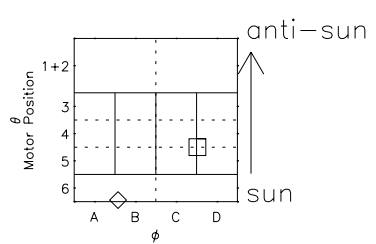

Galileo EPD Real Time Azimuth Anisotropies 97198

Software Version: RTAZIM_NORM V 1.20
 Data Production: 06-03-00
 Plot Production: Sat Sep 15 16:03:23 2001
 Color File: wondr3
 Geofactor File: 1.1

00:00:00 1997-198	198-06	198-12	198-18	00:00:00 1997-199	
+	+	+	+	+	X JSE(R _j)
-113.03	-113.77	-114.51	-115.23	-115.94	Y JSE(R _j)
18.55	18.21	17.87	17.53	17.19	Z JSE(R _j)
-1.61	-1.59	-1.58	-1.56	-1.55	

◇ = Jupiter look direction
 □ = Corotation look direction