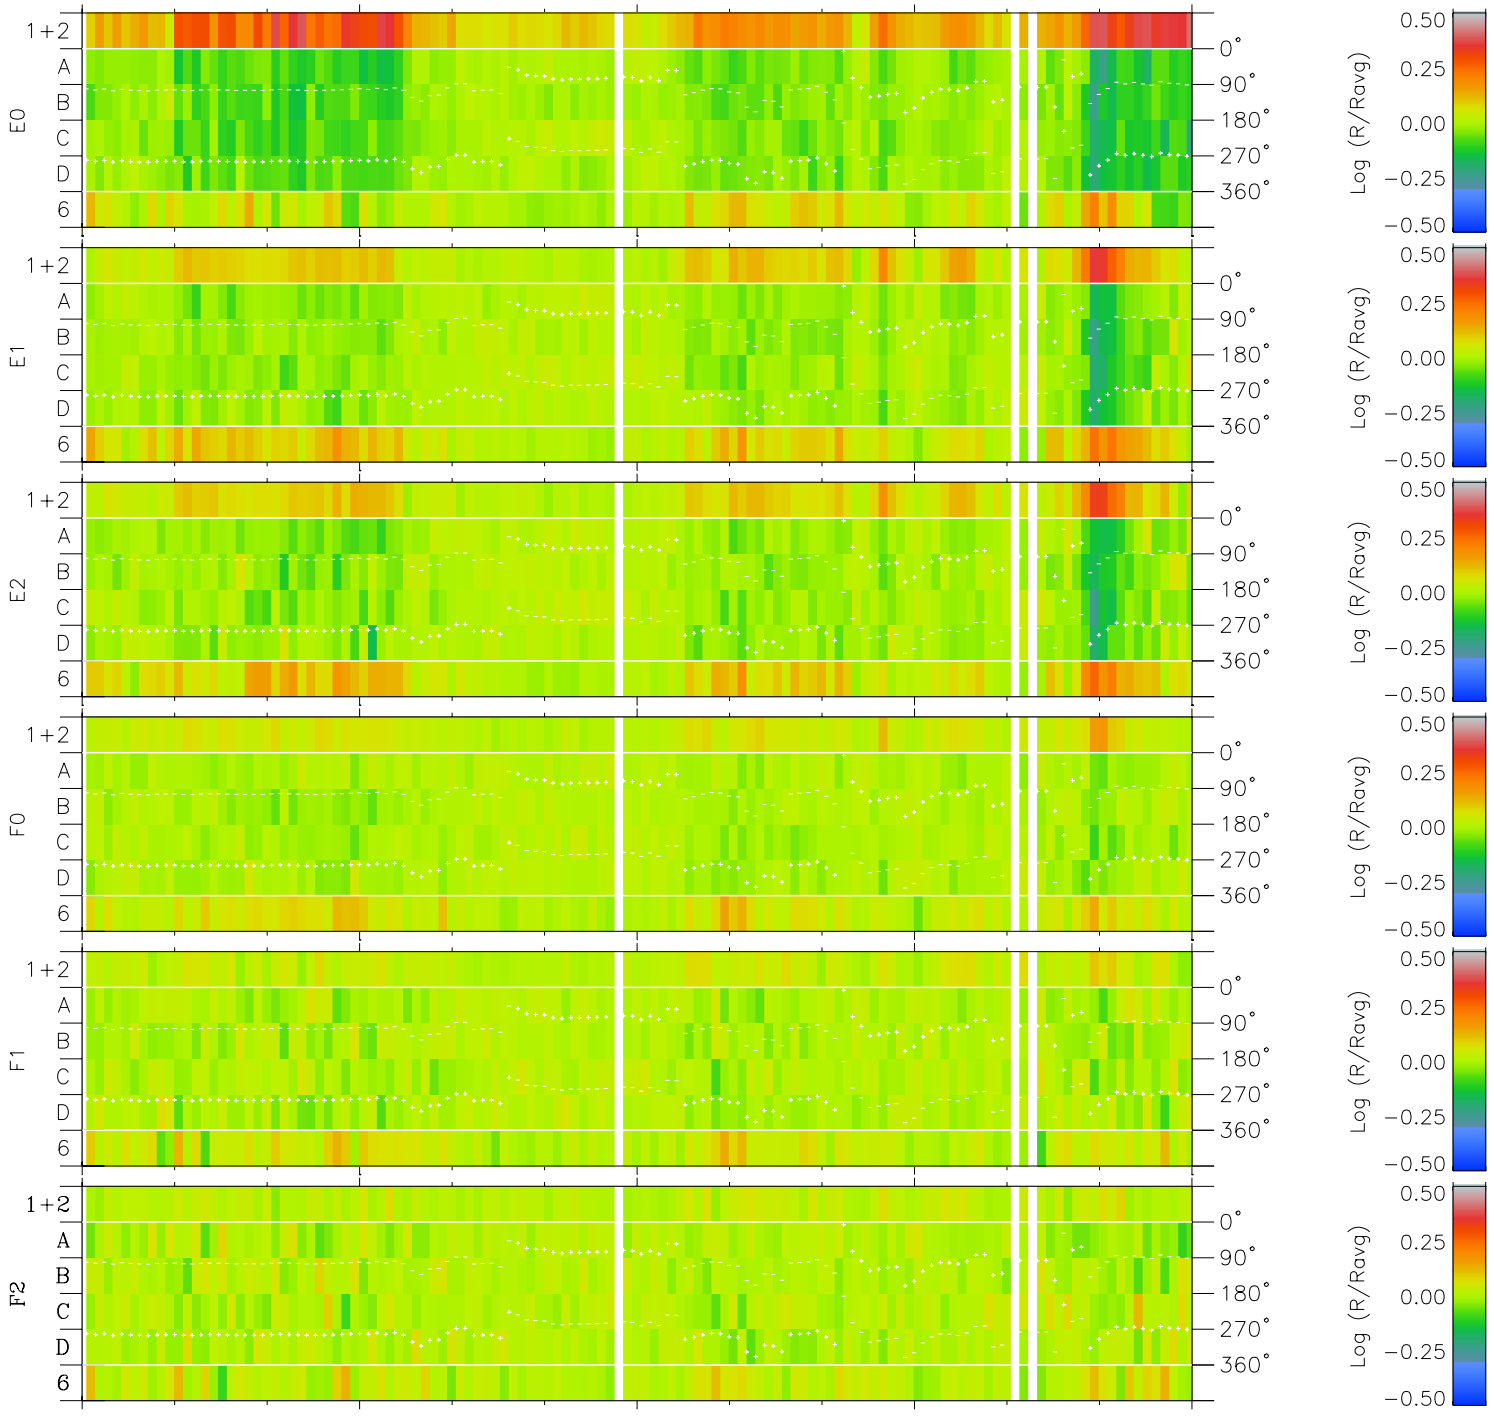

Galileo EPD Real Time Azimuth Anisotropies 97198

Software Version: RTAZIM_MEAN V 1.20
Data Production: 06-03-00
Plot Production: Sat Sep 15 16:03:01 2001
Color File: wondr3
Geofactor File: 1.1

00:00:00 1997-198	198-06	198-12	198-18	00:00:00 1997-199	
+	+	+	+	+	X JSE(R _j)
-113.03	-113.77	-114.51	-115.23	-115.94	Y JSE(R _j)
18.55	18.21	17.87	17.53	17.19	Z JSE(R _j)
-1.61	-1.59	-1.58	-1.56	-1.55	

- ◇ = Jupiter look direction
- = Corotation look direction