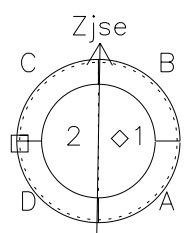

Galileo EPD Real Time Azimuth Anisotropies 97198

Software Version: RTAZIM_MEAN V 1.20
Data Production: 06-03-00
Plot Production: Sat Sep 15 16:03:01 2001
Color File: wondr3
Geofactor File: 1.1

00:00:00 1997-198	198-06	198-12	198-18	00:00:00 1997-199	
+	+	+	+	+	X JSE(R _j)
-113.03	-113.77	-114.51	-115.23	-115.94	Y JSE(R _j)
18.55	18.21	17.87	17.53	17.19	Z JSE(R _j)
-1.61	-1.59	-1.58	-1.56	-1.55	

- ◇ = Jupiter look direction
- = Corotation look direction