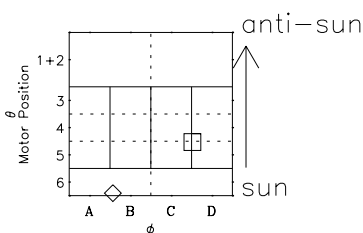

# Galileo EPD Real-Time Six-Sector 97197

Software Version: RTLINE\_R6 V 1.20  
Data Production: 06-03-00  
Plot Production: Sat Sep 15 15:55:31 2001

◇ = Jupiter look direction  
□ = Corotation look direction