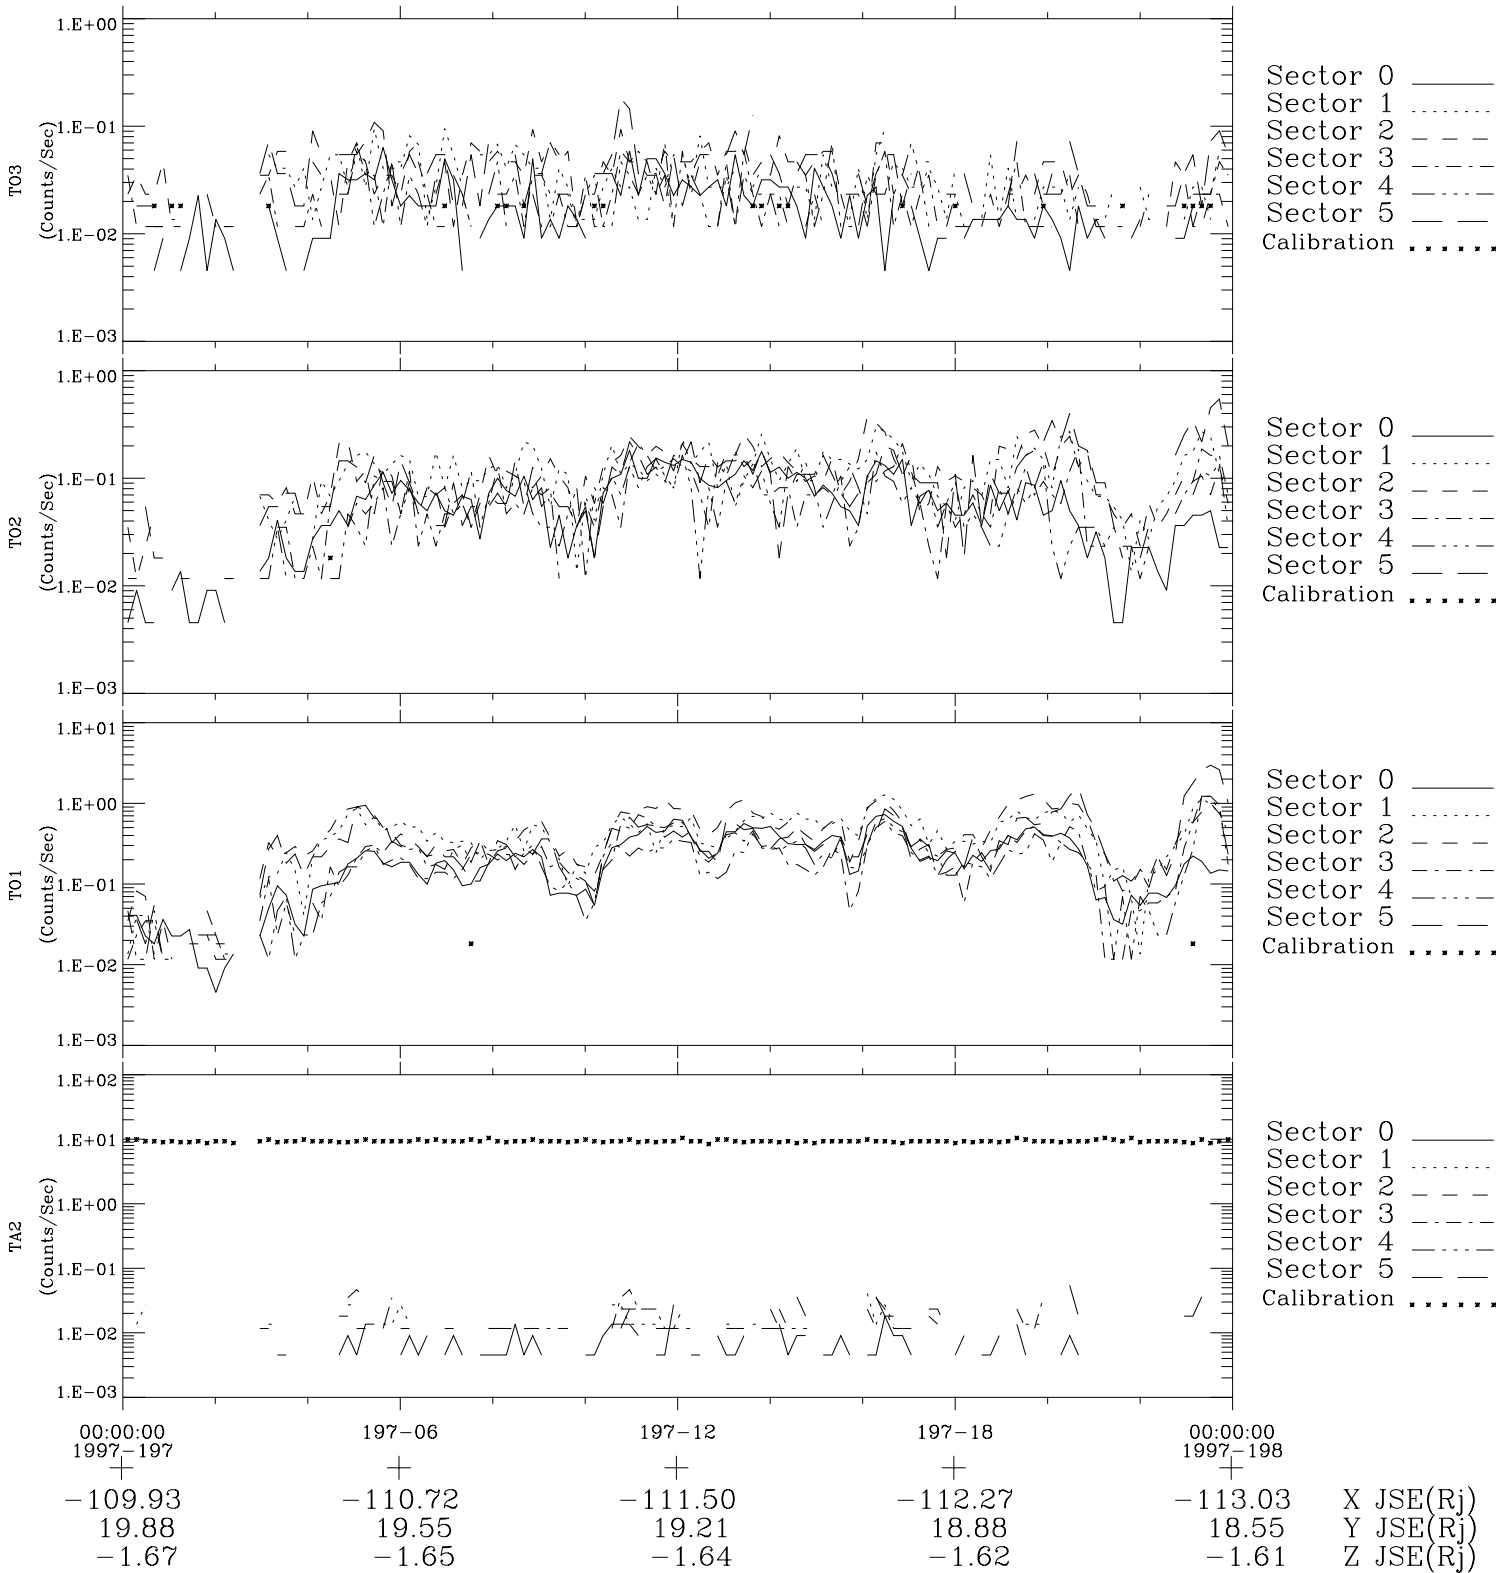

# Galileo EPD Real-Time Six-Sector 97197

Software Version: RTLINE\_R6 V 1.20  
Data Production: 06-03-00  
Plot Production: Sat Sep 15 15:55:31 2001

◇ = Jupiter look direction  
□ = Corotation look direction